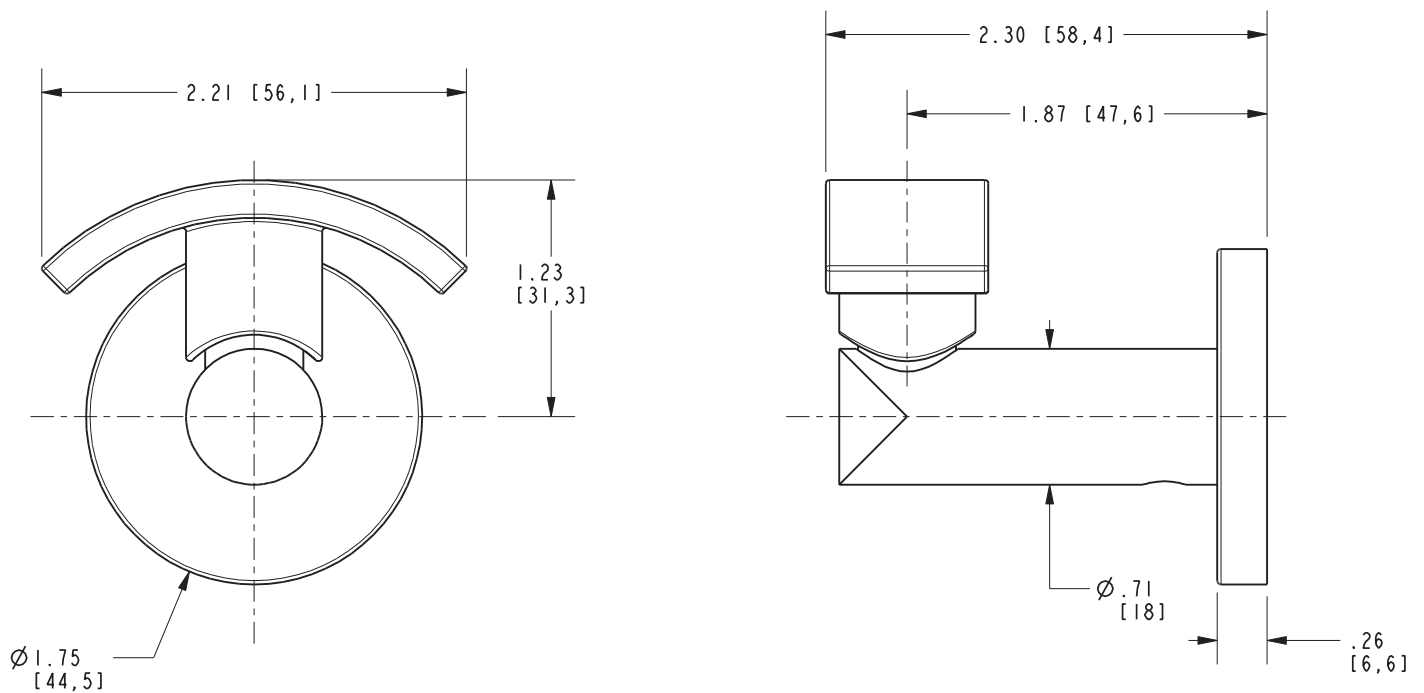

EAST LINEAR

Single Robe Hook **990-1660**

Features

- Solid brass construction
- Complements East Linear product series

Codes / Standards Compliance

Meets or exceeds the following at date of manufacture:

- All applicable US Federal and State material regulations

Model	Description	Colors Finishes				
990-1660	Single Robe Hook	<input type="checkbox"/> 10B	<input type="checkbox"/> 15	<input type="checkbox"/> 15S	<input type="checkbox"/> 26	<input type="checkbox"/> Other

Product Specification Add "Color / Finish" suffix to Model number, below.

The Single Robe Hook shall be made of solid brass construction. Single Robe Hook shall complement Newport Brass East Linear product series. Single Robe Hook shall be Newport Brass Model 990-1660/____ .

990-1660

PRODUCT DIMENSIONS *(Units are in inches)*

Product Dimensions are provided for reference only. For specific product installation guidelines, please reference the Installation Instructions of the product being installed.