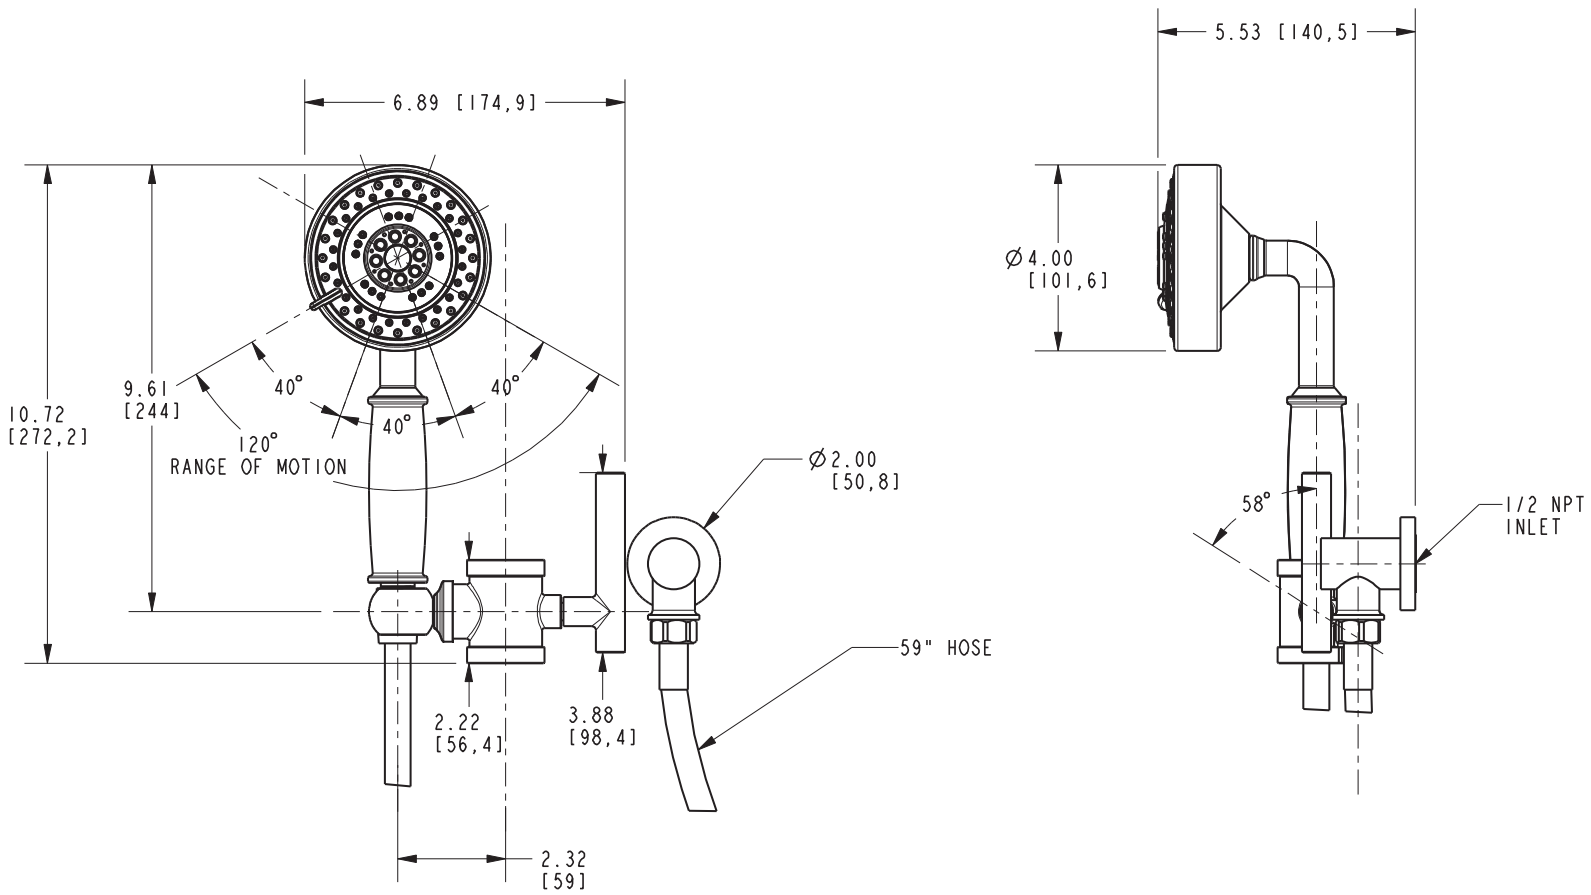

## Features

- Converts any ADA grab bars into Handshower w/ Slidebar Set
- Compatible with all Newport Brass / Ginger Grab bars
- Fully adjustable (height and angle)
- Multi-function handshower engine with 3 spray modes
- Rubber nozzles facilitate easy cleaning
- 59" [149.9 cm] spiral shower hose
- 1/2" NPT inlet elbow fitting
- 4" (10.2 cm) showerhead diameter
- 1.8 GPM (6.8 LPM) Max

## Handshower Set Mount for 1-1/4" Dia. Grab Bars

## Product Specification Add "Color / Finish" suffix to Model number, below.

The Handshower set mount shall be of solid brass construction while incorporating a non-metallic handshower engine. Handshower shall have a multi-function shower engine with 3 spray modes incorporating rubber nozzles to facilitate easy cleaning. Handshower shall incorporate twin back-check valves within the handle. Handshower Set shall have a 1/2" NPT inlet elbow fitting and 4" (10.2 cm) showerhead diameter while operating at 1.8 gallons (6.7 liters) per minute maximum flow rate. Handshower Set is intended for use with 1-1/4" [3.175 cm] diameter tube. Handshower set mount shall be Newport Brass Model 990-0443/\_\_\_\_. Required accessory Grab Bar shall be Newport Brass Model \_\_\_\_0-39\_\_\_\_/\_\_\_\_.

# 990-0443

Product Dimensions are provided for reference only. For specific product installation guidelines, please reference the Installation Instructions of the product being installed.