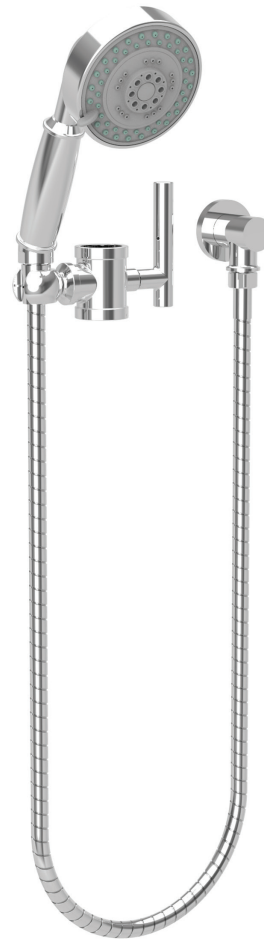

NEWPORT BATH

Features

- Converts any ADA grab bars into Handshower w/ Slidebar Set
- Compatible with all Newport Brass / Ginger Grab bars
- Fully adjustable (height and angle)
- Multi-function handshower engine with 3 spray modes
- Rubber nozzles facilitate easy cleaning
- 59" [149.9 cm] spiral shower hose
- 1/2" NPT inlet elbow fitting
- 4" (10.2 cm) showerhead diameter
- 1.8 GPM (6.8 LPM) Max

Handshower Set Mount for 1-1/4" Dia. Grab Bars

990-0443

Codes / Standards Compliance

Meets or exceeds the following at date of manufacture:

- ASME A112.18.1/CSA B125.1
- IAMPO/cUPC
- IPC
- Energy Policy Act of 1992
- EPA WaterSense
- California Energy Commission
- ASME A112.18.3 (Back Flow)
- All applicable US Federal and State material regulations

Colors / Finishes

- 10B: Oil Rubbed Bronze
- 15: Polished Nickel
- 15S: Satin Nickel - PVD
- 26: Polished Chrome
- Other: Refer to the Newport Brass catalog for additional color/finish options.

Specified Model

Model	Description	Colors | Finishes
990-0443	Handshower Slider Kit for Grab Bar	☐ 10B ☐ 15 ☐ 15S ☐ 26 ☐ Other

Product Specification Add "Color / Finish" suffix to Model number, below.

The Handshower set mount shall be of solid brass construction while incorporating a non-metallic handshower engine. Handshower shall have a multi-function shower engine with 3 spray modes incorporating rubber nozzles to facilitate easy cleaning. Handshower shall incorporate twin back-check valves within the handle. Handshower Set shall have a 1/2" NPT inlet elbow fitting and 4" (10.2 cm) showerhead diameter while operating at 1.8 gallons (6.7 liters) per minute maximum flow rate. Handshower Set is intended for use with 1-1/4" [3.175 cm] diameter tube. Handshower set mount shall be Newport Brass Model 990-0443/____. Required accessory Grab Bar shall be Newport Brass Model ____0-39____/____.