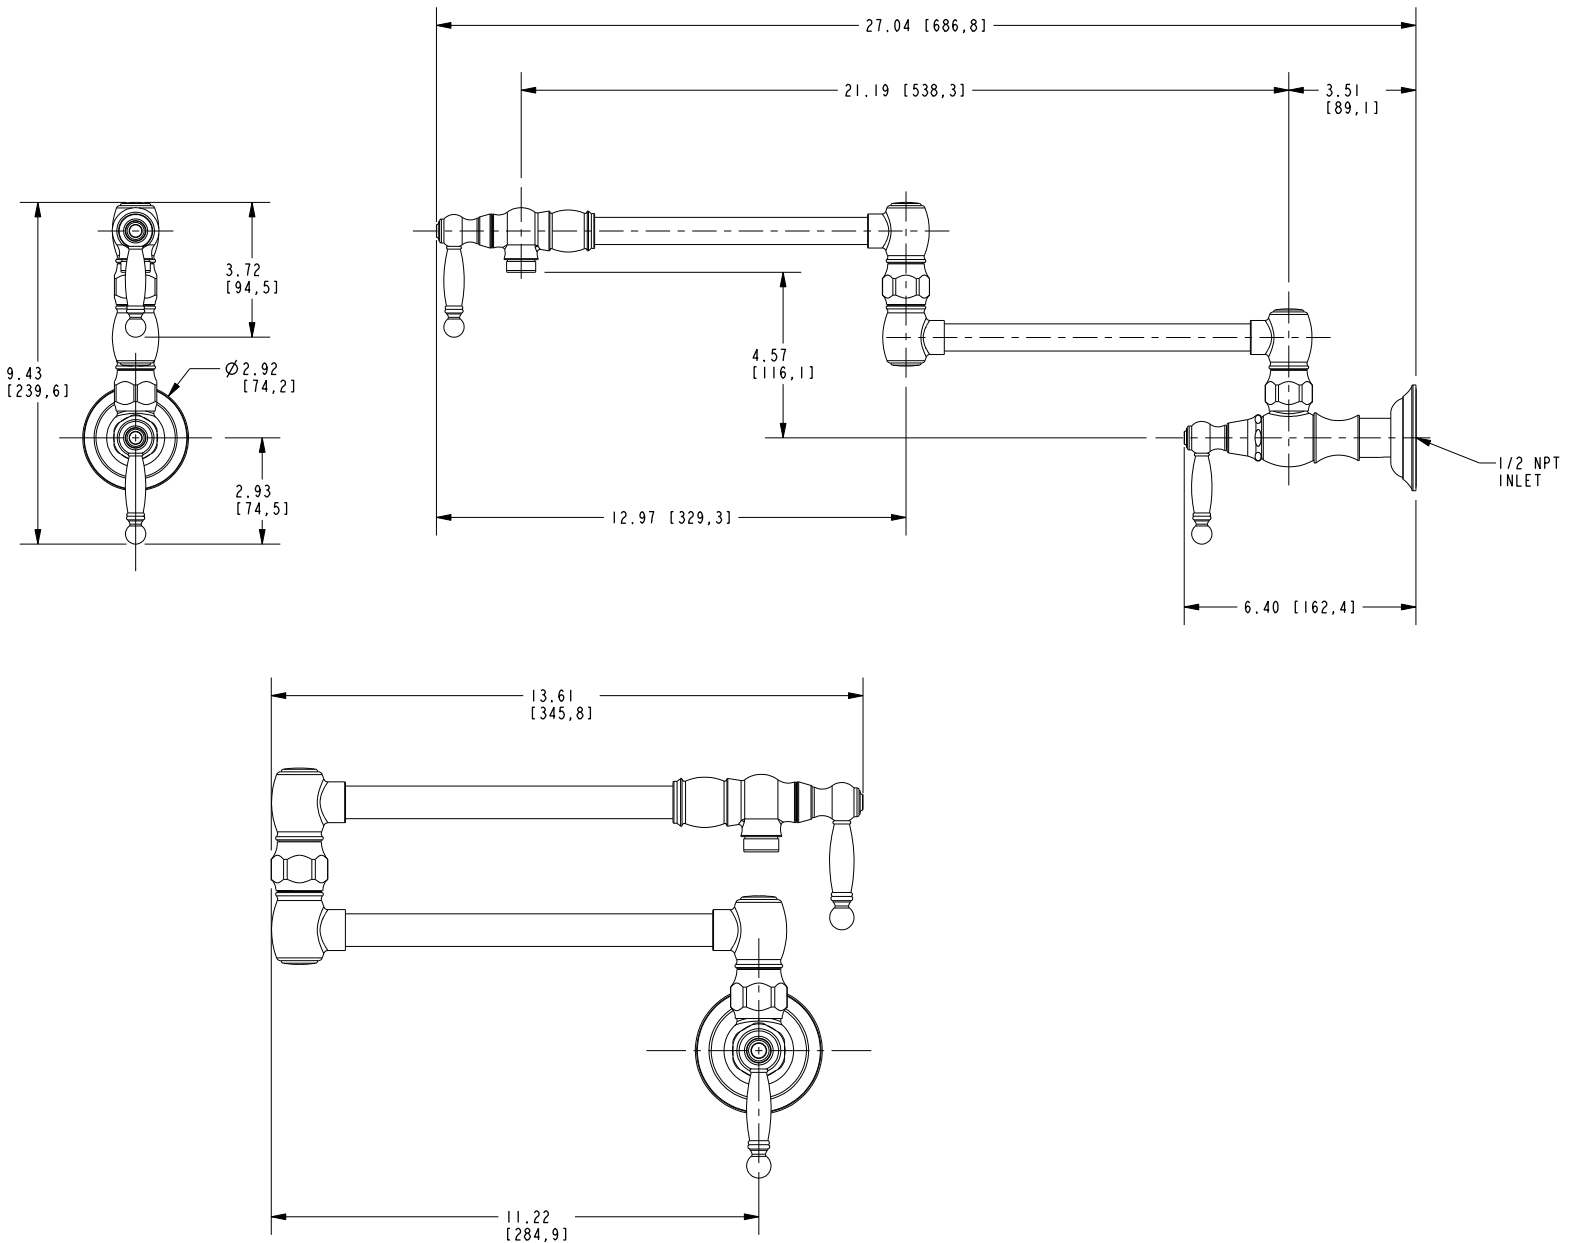

9842

Product Dimensions are provided for reference only. For specific product installation guidelines, please reference the Installation Instructions of the product being installed.

Nadya Pot Filler Faucet 9842