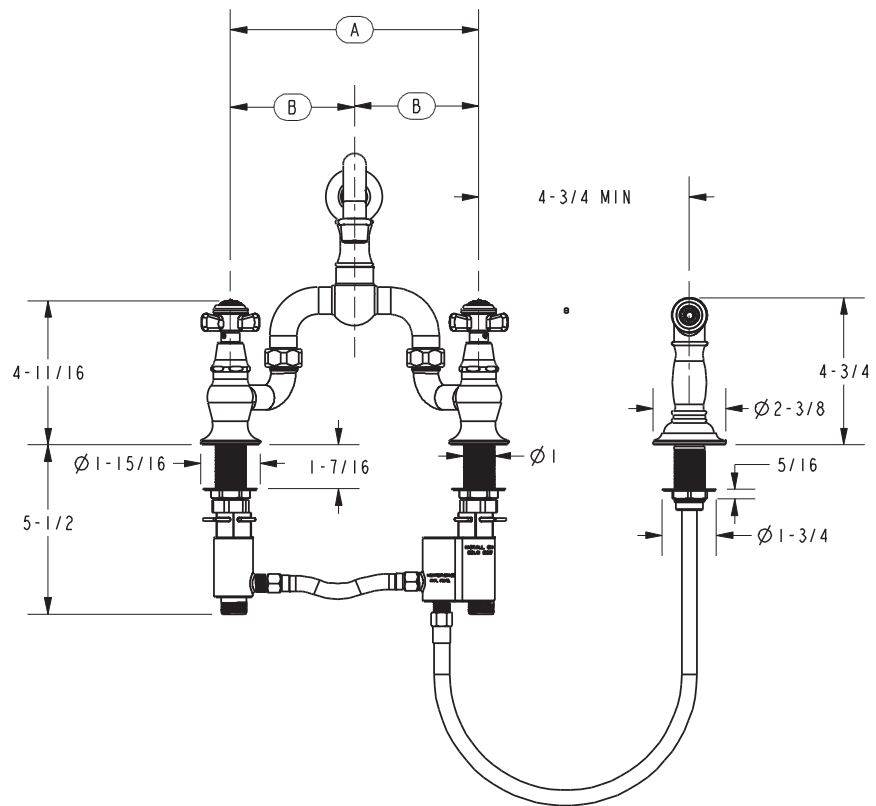

**Bridge Style Kitchen Faucet with Sidespray**

**9451-1**

**Features**

- Solid brass construction
- Bridge-style brass valve bodies
- Quarter-turn washerless ceramic disc valve cartridges
- ADA compliant traditional cross handles
- Swivel spout assembly with integral diverter assembly
- Solid brass pull-out sidespray assembly
- 6-9/16" (16.7 cm) spout height at outlet
- 8-1/2" (21.6 cm) min. to 10-3/8" (26.4 cm) max. spout reach (c-c)
- For 8" (20.3 cm) centers - Maximum 9-3/4" (24.9 cm)
- 1.8 gallons (6.8 liters) per minute maximum flow rate

**Product Specification: Add "Color / Finish" suffix to Model number, below.**

The Bridge Style Kitchen Faucet with Sidespray shall be made of solid brass construction. Faucet shall incorporate a swivel spout assembly with integral side-spray diverter assembly and feature bridge-style brass valve bodies with quarter-turn washerless ceramic disc valve cartridges. Faucet shall have a 1.8 gallons (6.8 liters) per minute maximum flow rate. Product shall be for 8" (20.3 cm) centers - Maximum 9-3/4" (24.8 cm). Product shall incorporate a 6-9/16" (16.7 cm) spout height at outlet and an 8-1/2" (21.6 cm) min. to 10-3/8" (26.4 cm) max. spout reach (c-c). Faucet shall incorporate ADA compliant traditional cross handles. Bridge-Style Kitchen Faucet with Sidespray shall be Newport Brass Model 9451-1/\_\_\_\_\_ .

## PRODUCT DIMENSIONS *(Units are in inches)*

VARIABLE FAUCET SETUP			
A	B	C	D
8	4	8-1/2	2-13/16
9-11/16	4-13/16	10-3/8	15/16