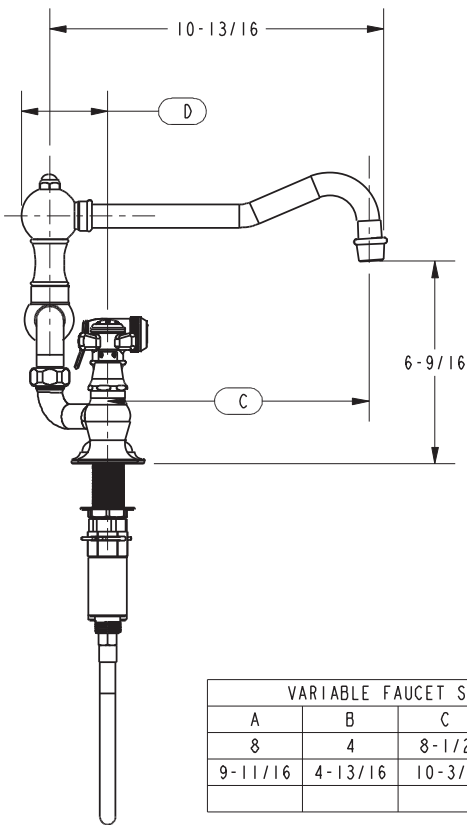

**Bridge Style Kitchen Faucet with Sidespray**

**9451-1**

**Features**

- Solid brass construction
- Bridge-style brass valve bodies
- Quarter-turn washerless ceramic disc valve cartridges
- ADA compliant traditional cross handles
- Swivel spout assembly with integral diverter assembly
- Solid brass pull-out sidespray assembly
- 6-9/16" (16.7 cm) spout height at outlet
- 8-1/2" (21.6 cm) min. to 10-3/8" (26.4 cm) max. spout reach (c-c)
- For 8" (20.3 cm) centers - Maximum 9-3/4" (24.9 cm)
- 1.8 gallons (6.8 liters) per minute maximum flow rate

**Product Specification: Add "Color / Finish" suffix to Model number, below.**

The Bridge Style Kitchen Faucet with Sidespray shall be made of solid brass construction. Faucet shall incorporate a swivel spout assembly with integral side-spray diverter assembly and feature bridge-style brass valve bodies with quarter-turn washerless ceramic disc valve cartridges. Faucet shall have a 1.8 gallons (6.8 liters) per minute maximum flow rate. Product shall be for 8" (20.3 cm) centers - Maximum 9-3/4" (24.8 cm). Product shall incorporate a 6-9/16" (16.7 cm) spout height at outlet and an 8-1/2" (21.6 cm) min. to 10-3/8" (26.4 cm) max. spout reach (c-c). Faucet shall incorporate ADA compliant traditional cross handles. Bridge-Style Kitchen Faucet with Sidespray shall be Newport Brass Model 9451-1/\_\_\_\_\_ .

## PRODUCT DIMENSIONS *(Units are in inches)*

VARIABLE FAUCET SETUP			
A	B	C	D
8	4	8-1/2	2-13/16
9-11/16	4-13/16	10-3/8	15/16