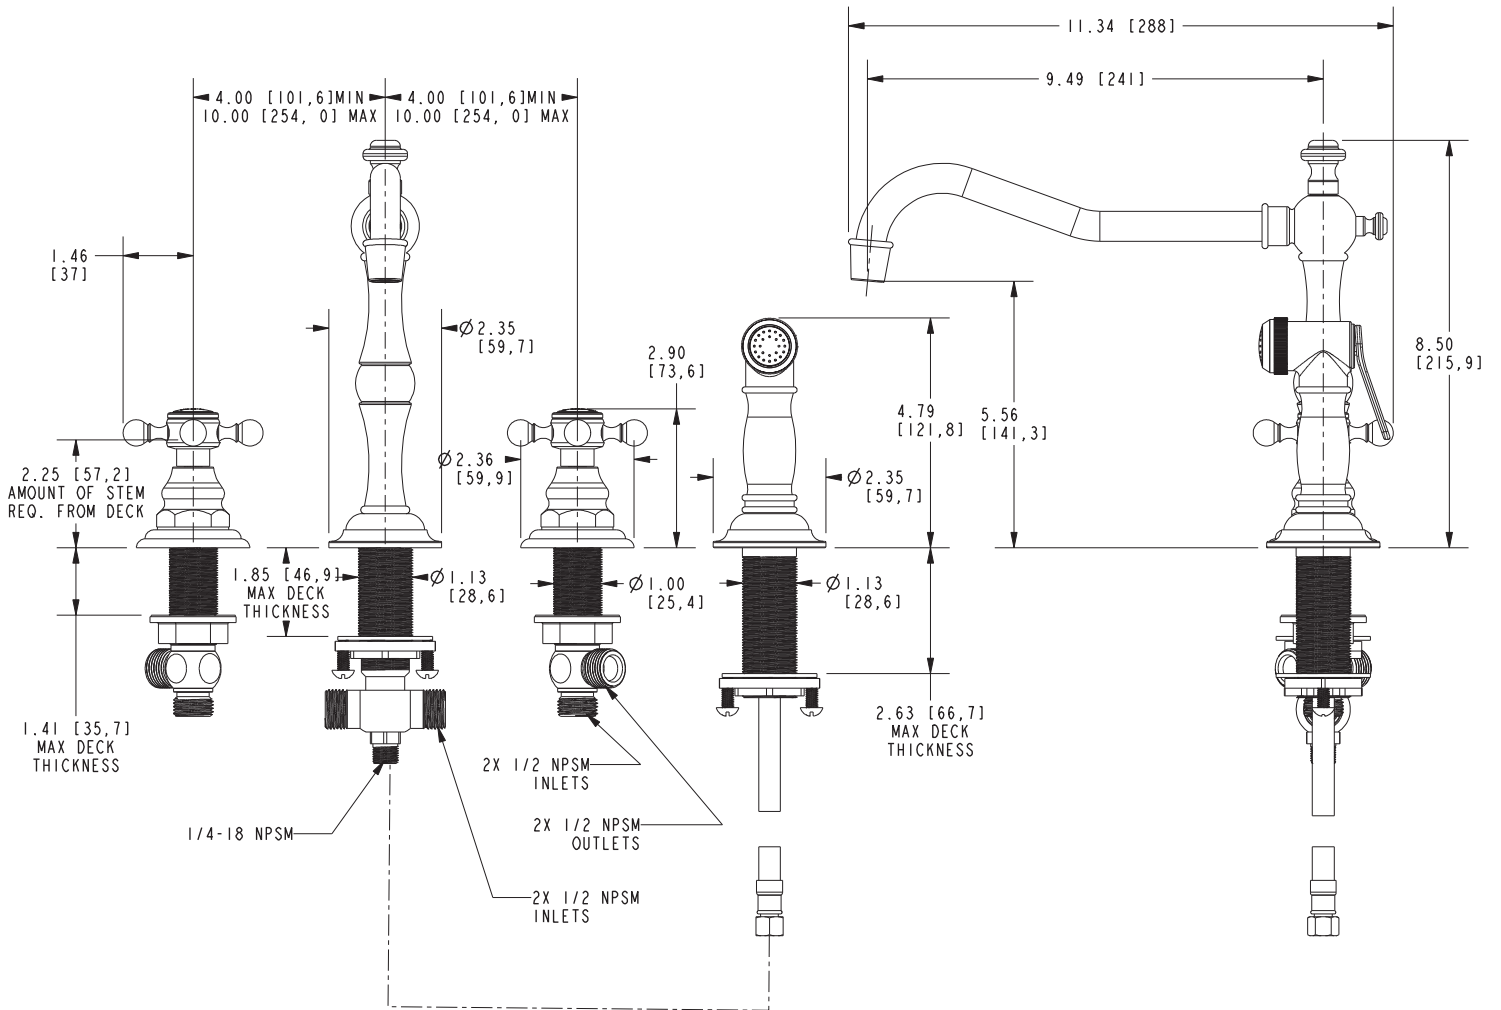

CHESTERFIELD

Features

- Solid brass construction
- Brass valve bodies
- Quarter-turn washerless ceramic disc valve cartridges
- Swivel spout assembly with integral diverter fitting
- Solid brass pull-out sidespray
- 5.56" (14.1 cm) spout height at outlet
- 9.49" (24.1 cm) spout reach (c-c)
- For 8" (20.3 cm) centers - Maximum 20" (50.8 cm)
- ADA Complaint (Handles Only)
- 1.8 GPM (6.8 LPM) Max

Product Specification Add "Color / Finish" suffix to Model number, below.

The Two-Handle Kitchen Faucet with Sidespray shall be made of solid brass construction. Faucet shall incorporate a swivel spout assembly with integral sidespray diverter fitting and feature brass valve bodies with quarter-turn washerless ceramic disc valve cartridges. Faucet shall have a 1.8 gallons (6.8 liters) per minute maximum flow rate. Product shall be for 8" (20.3 cm) centers - Maximum 20" (50.8 cm). Product shall incorporate a 5.56" (14.1 cm) spout height at outlet and a 9.49" (24.1 cm) spout reach (c-c). Faucet shall incorporate cross handles. Two-Handle Kitchen Faucet with Sidespray shall be Newport Brass Model 943/_____.

943

PRODUCT DIMENSIONS (Units are in inches)

Product Dimensions are provided for reference only. For specific product installation guidelines, please reference the Installation Instructions of the product being installed.