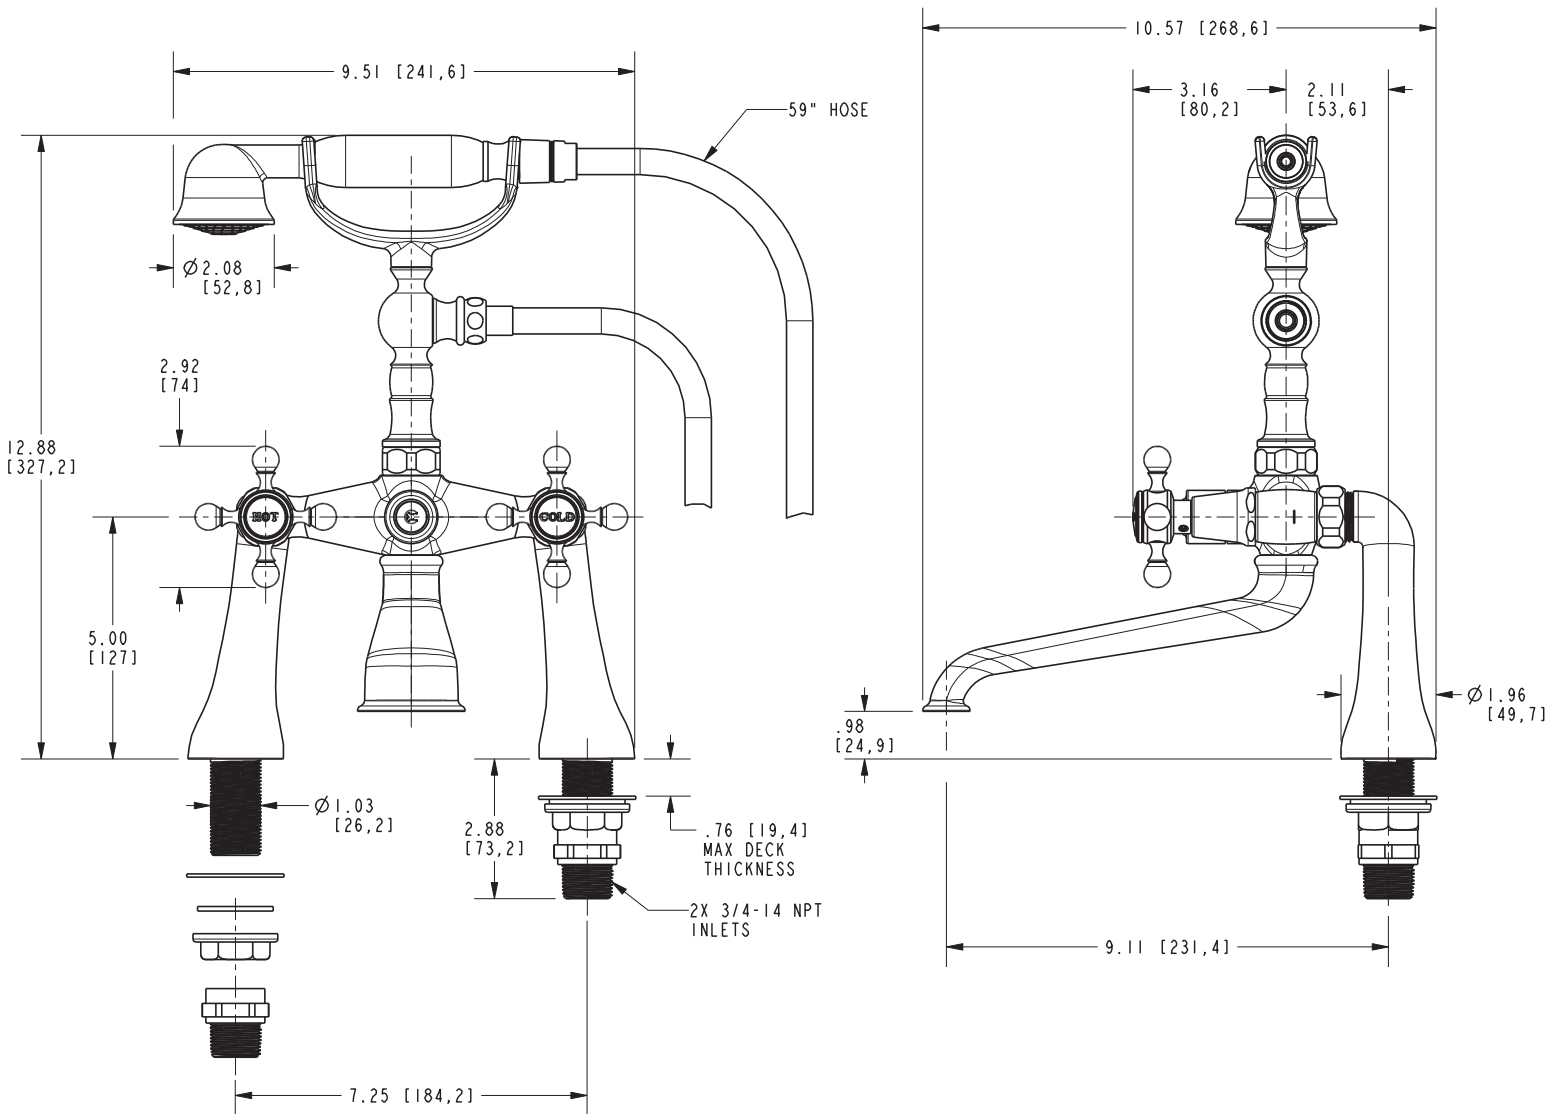

CHESTERFIELD

Tub and Handshower Set 933

Features

- Solid brass construction
- Quarter-turn washerless ceramic disc valve cartridges
- 3/4" NPT hot and cold inlet fittings
- 9.11" (23.1 cm) tub spout reach from inlet fittings (c-c)
- 2.08" (5.3 cm) handshower diameter
- For deck-mounted configurations
- ADA Complaint (Handles Only)
- 1.8 GPM (6.8 LPM) Max, Handshower Only

Model	Description	Colors Finishes
933	Exposed Tub and Handshower Set (Deck Mount)	<input type="checkbox"/> 10B <input type="checkbox"/> 15 <input type="checkbox"/> 15S <input type="checkbox"/> 26 <input type="checkbox"/> Other

Product Specification Add "Color / Finish" suffix to Model number, below.

The Exposed Tub and Handshower Set shall be made of solid brass construction and incorporate quarter-turn washerless ceramic disc valve cartridges. Exposed Tub and Handshower Set shall incorporate a push button diverter and ADA complaint cross handles. Product shall be designed for deck-mounted configurations. Product shall have a 9.11" (23.1 cm) tub spout reach (c-c) and 3/4" NPT deck-mounted hot/cold inlet fittings. Product shall feature a solid brass handshower having a diameter of 2.08" (5.3 cm) and a 1.8 gallons (6.7 liters) per minute maximum flow rate. Exposed Tub and Handshower Set shall be Newport Brass Model 933/_____.

933

PRODUCT DIMENSIONS *(Units are in inches)*

Product Dimensions are provided for reference only. For specific product installation guidelines, please reference the Installation Instructions of the product being installed.