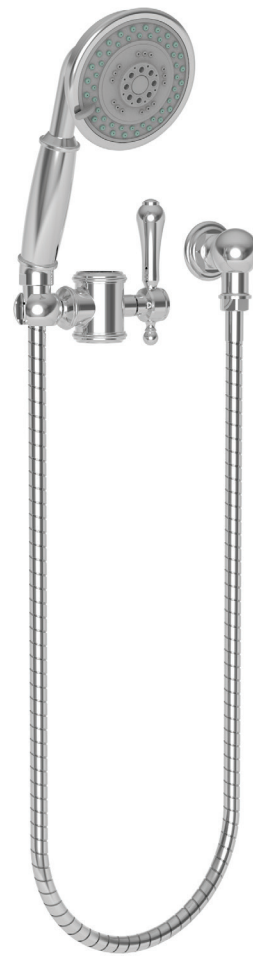

NEWPORT BATH

Handshower Set Mount for 1-1/4" Dia. Grab Bars

930-0443

Features

- Converts any ADA grab bars into Handshower w/ Slidebar Set
- Compatible with all Newport Brass / Ginger Grab bars
- Fully adjustable (height and angle)
- Multi-function handshower engine with 3 spray modes
- Rubber nozzles facilitate easy cleaning
- 59" [149.9 cm] spiral shower hose
- 1/2" NPT inlet elbow fitting
- 4" (10.2 cm) showerhead diameter
- 1.8 GPM (6.8 LPM) Max

Colors / Finishes

- 10B: Oil Rubbed Bronze
- 15: Polished Nickel
- 15S: Satin Nickel - PVD
- 26: Polished Chrome
- Other: Refer to the Newport Brass catalog for additional color/finish options.

Specified Model

Model	Description	Colors Finishes
930-0443	Handshower Slider Kit for Grab Bar	<input type="checkbox"/> 10B <input type="checkbox"/> 15 <input type="checkbox"/> 15S <input type="checkbox"/> 26 <input type="checkbox"/> Other

Product Specification Add "Color / Finish" suffix to Model number, below.

The Handshower set mount shall be of solid brass construction while incorporating a non-metallic handshower engine. Handshower shall have a multi-function shower engine with 3 spray modes incorporating rubber nozzles to facilitate easy cleaning. Handshower shall incorporate twin back-check valves within the handle. Handshower Set shall have a 1/2" NPT inlet elbow fitting and 4" (10.2 cm) showerhead diameter while operating at 1.8 gallons (6.7 liters) per minute maximum flow rate. Handshower Set is intended for use with 1-1/4" [3.175 cm] diameter tube. Handshower set mount shall be Newport Brass Model 930-0443/____. Required accessory Grab Bar shall be Newport Brass Model ____0-39____/____.