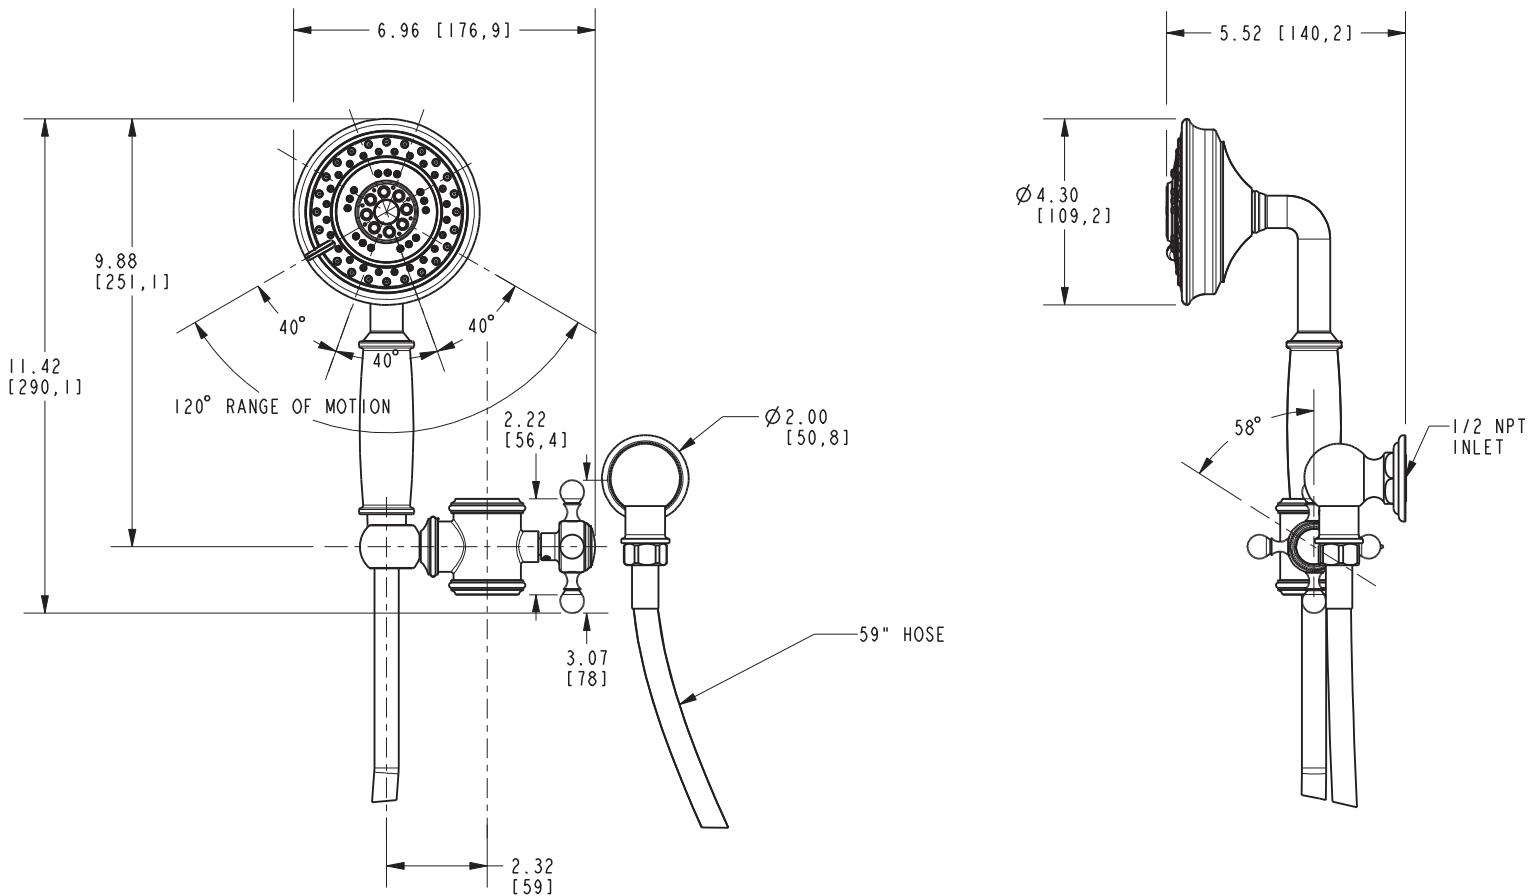

NEWPORT BATH

Features

- Converts any ADA grab bars into Handshower w/ Slidebar Set
- Compatible with all Newport Brass / Ginger Grab bars
- Fully adjustable (height and angle)
- Multi-function handshower engine with 3 spray modes
- Rubber nozzles facilitate easy cleaning
- 59" [149.9 cm] spiral shower hose
- 1/2" NPT inlet elbow fitting
- 4" (10.2 cm) showerhead diameter
- 1.8 GPM (6.8 LPM) Max

Handshower Set Mount for 1-1/4" Dia. Grab Bars

930-0442

Codes / Standards Compliance

Meets or exceeds the following at date of manufacture:

- ASME A112.18.1/CSA B125.1
- IAMPO/cUPC
- IPC
- Energy Policy Act of 1992
- EPA WaterSense
- California Energy Commission
- ASME A112.18.3 (Back Flow)
- All applicable US Federal and State material regulations

Product Specification Add "Color / Finish" suffix to Model number, below.

The Handshower set mount shall be of solid brass construction while incorporating a non-metallic handshower engine. Handshower shall have a multi-function shower engine with 3 spray modes incorporating rubber nozzles to facilitate easy cleaning. Handshower shall incorporate twin back-check valves within the handle. Handshower Set shall have a 1/2" NPT inlet elbow fitting and 4" (10.2 cm) showerhead diameter while operating at 1.8 gallons (6.7 liters) per minute maximum flow rate. Handshower Set is intended for use with 1-1/4" [3.175 cm] diameter tube. Handshower set mount shall be Newport Brass Model 930-0442/____. Required accessory Grab Bar shall be Newport Brass Model ____0-39____/____.

930-0442

Product Dimensions are provided for reference only. For specific product installation guidelines, please reference the Installation Instructions of the product being installed.

Newport Bath Handshower Slider Kit 930-0442