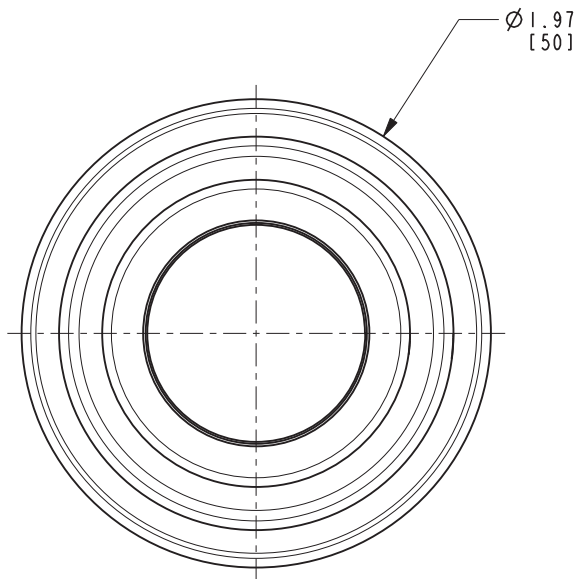

**Specified Model**

Model	Description	Colors   Finishes				
890-1650	Single Robe Hook	<input type="checkbox"/> 10B	<input type="checkbox"/> 15	<input type="checkbox"/> 15S	<input type="checkbox"/> 26	<input type="checkbox"/> Other

**Product Specification** Add "Color / Finish" suffix to Model number, below.

The Single Robe Hook shall be made of solid brass construction. Single Robe Hook shall complement Newport Brass Astor product series. Single Robe Hook shall be Newport Brass Model 890-1650/\_\_\_\_\_.

## PRODUCT DIMENSIONS *(Units are in inches)*

Product Dimensions are provided for reference only. For specific product installation guidelines, please reference the Installation Instructions of the product being installed.