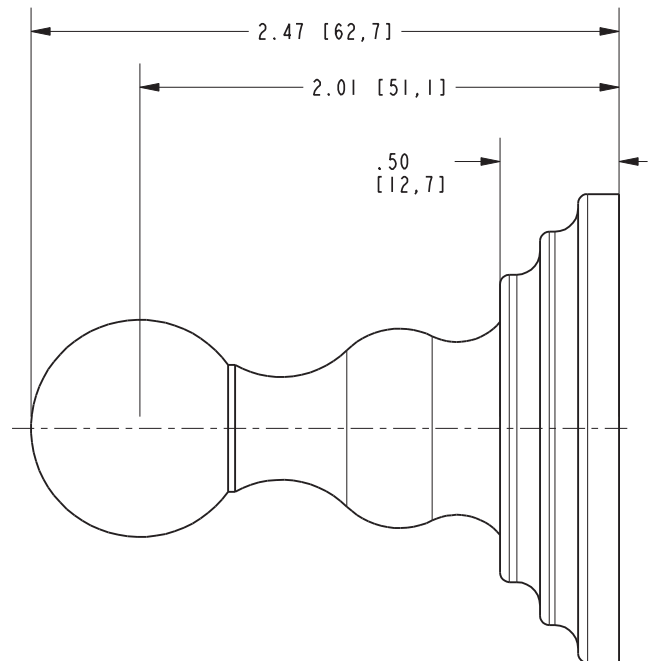

**Specified Model**

Model	Description	Colors   Finishes				
890-1650	Single Robe Hook	<input type="checkbox"/> 10B	<input type="checkbox"/> 15	<input type="checkbox"/> 15S	<input type="checkbox"/> 26	<input type="checkbox"/> Other

**Product Specification** Add "Color / Finish" suffix to Model number, below.

The Single Robe Hook shall be made of solid brass construction. Single Robe Hook shall complement Newport Brass Astor product series. Single Robe Hook shall be Newport Brass Model 890-1650/\_\_\_\_\_.

## PRODUCT DIMENSIONS *(Units are in inches)*

Product Dimensions are provided for reference only. For specific product installation guidelines, please reference the Installation Instructions of the product being installed.