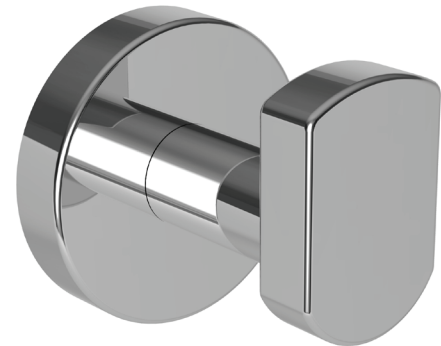

Robe Hook

82-12

Features

- Solid metal construction
- Complement Newport 365 Bronwen product series

Codes / Standards Compliance

Meets or exceeds the following at date of manufacture:

- All applicable US Federal and State material regulations

Colors / Finishes

- 15: Polished Nickel
- 15S: Satin Nickel - PVD
- 26: Polished Chrome

Specified Model

Model	Description	Colors Finishes
82-12	Single Robe Hook	<input type="checkbox"/> 15 <input type="checkbox"/> 15S <input type="checkbox"/> 26

Product Specification Add "Length Indicator and Color / Finish" suffix to Model number, below.

The Single Robe Hook shall be made of solid metal construction. Single Robe Hook shall complement Newport 365 Bronwen product series. Single Robe Hook shall be Newport Brass Model 82-12/_____.