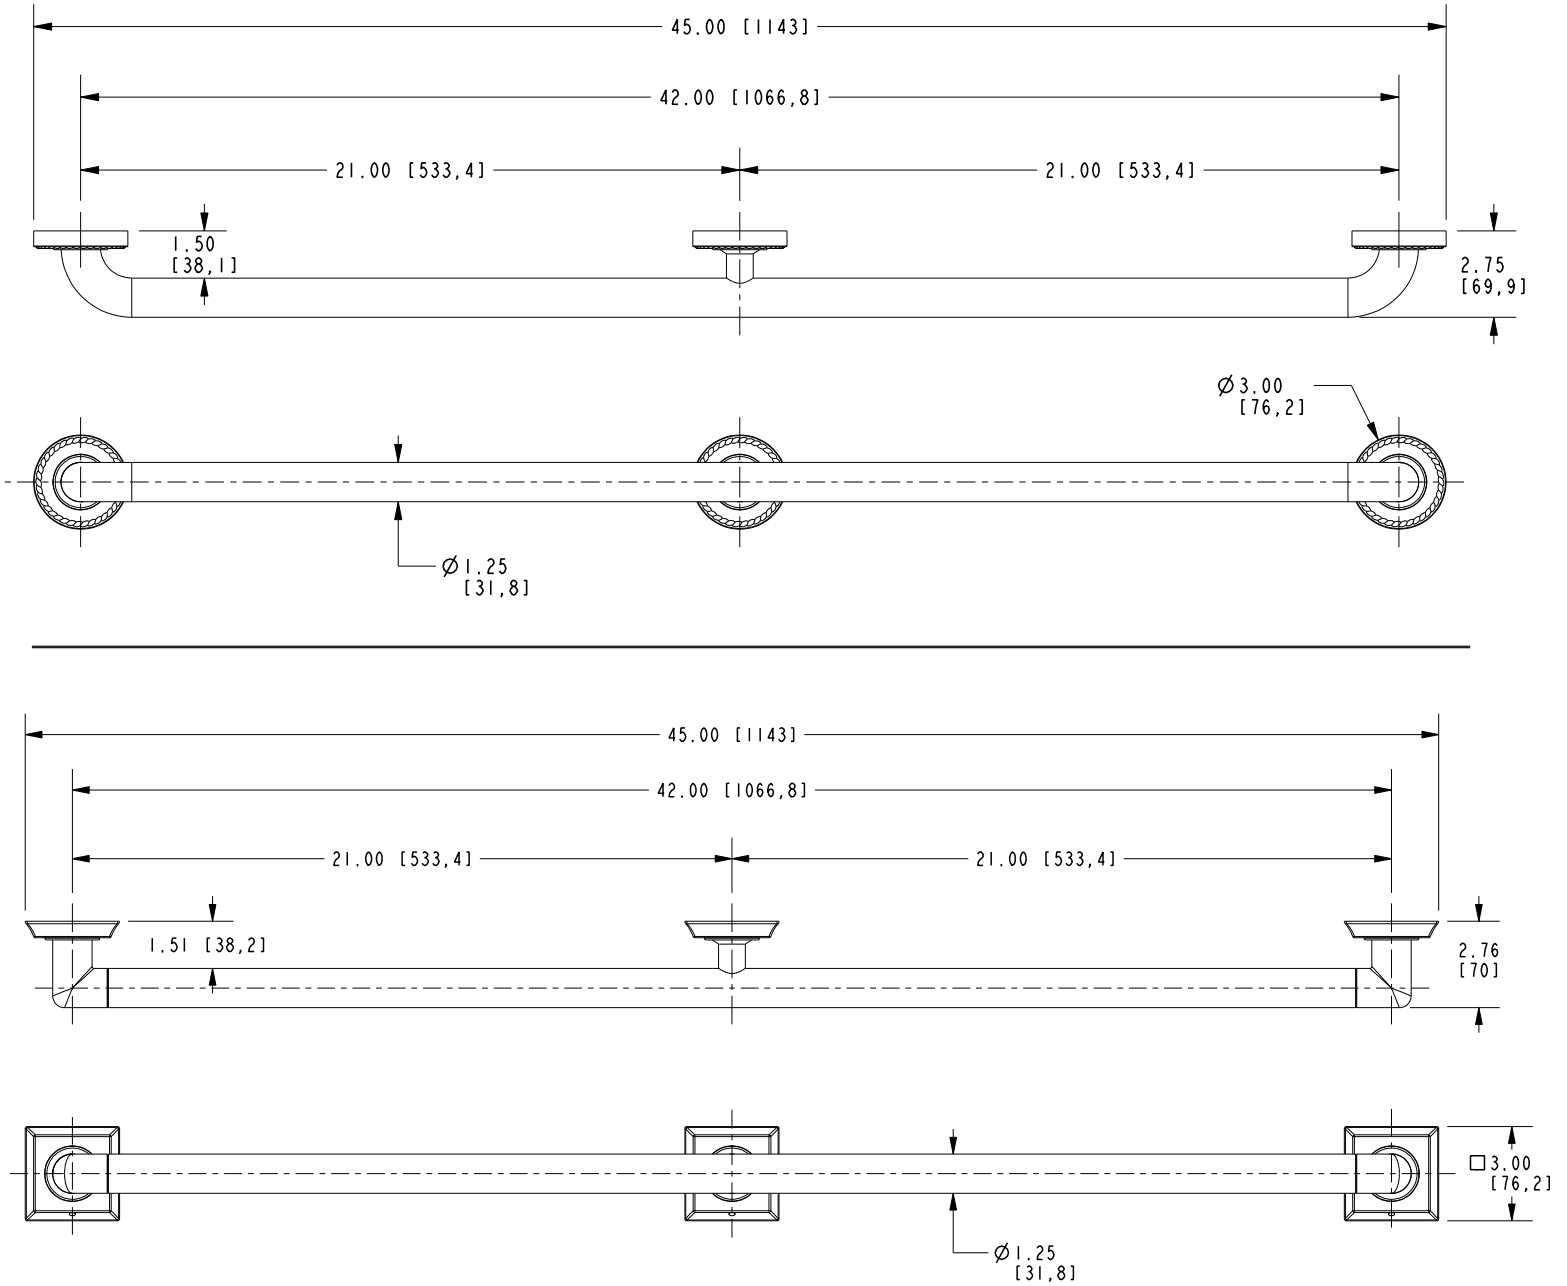

**Features**

- Solid brass construction
- Three-post design
- ADA Compliant

**42" Grab Bars (Three Post)**

**Codes / Standards Compliance**

Meets or exceeds the following at date of manufacture:

- ADA & ICC/ANSI A117.1
- All applicable US Federal and State material regulations

**Product Specification** Add "Color / Finish" suffix to Model number, below.

The Grab Bar shall be made of solid brass construction. Grab Bar shall complement Newport Brass or GINGER product series. Grab Bar shall be a GINGER or Newport Brass Model \_\_\_0-3942/\_\_\_ .

## PRODUCT DIMENSIONS *(Units are in inches)*

Product Dimensions are provided for reference only. For specific product installation guidelines, please reference the Installation Instructions of the product being installed.