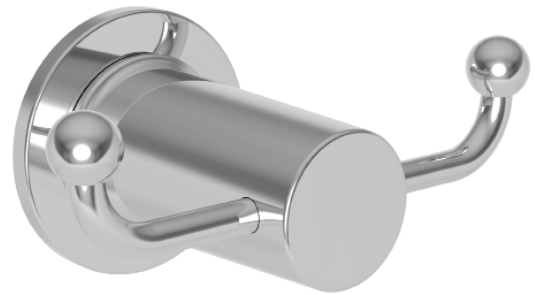

DORRANCE

Double Robe Hook 42-13

Features

- Solid brass construction
- Complements Dorrance product series

Codes / Standards Compliance

Meets or exceeds the following at date of manufacture:

- All applicable US Federal and State material regulations

Colors / Finishes

- 10B: Oil Rubbed Bronze
- 15: Polished Nickel
- 15S: Satin Nickel - PVD
- 26: Polished Chrome
- Other: Refer to the Newport Brass catalog for additional color/finish options.

Specified Model

Model	Description	Colors | Finishes
42-13	Double Robe Hook	☐ 10B ☐ 15 ☐ 15S ☐ 26 ☐ Other

Product Specification: Add "Color / Finish" suffix to Model number, below.

The Double Robe Hook shall be made of solid brass construction. Double Robe Hook shall complement Newport Brass Dorrance product series. Double Robe Hook shall be Newport Brass Model 42-13/____ .