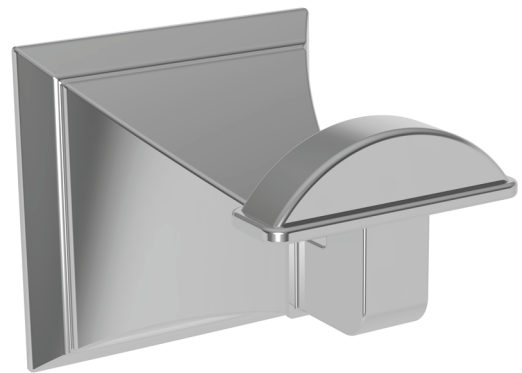

Single Robe Hook
41-12

Features

- Solid brass construction
- Complements Joffrey product series

Codes / Standards Compliance

Meets or exceeds the following at date of manufacture:

- All applicable US Federal and State material regulations

Colors / Finishes

- 10B: Oil Rubbed Bronze
 - 15: Polished Nickel
 - 15S: Satin Nickel - PVD
 - 26: Polished Chrome
- Other: Refer to the Newport Brass catalog for additional color/finish options.

Specified Model

Product Specification: Add size designator and "Color / Finish" suffix to Model number, below.

The Single Robe Hook shall be made of solid brass construction. Single Robe Hook shall complement Newport Brass Joffrey product series. Single Robe Hook shall be Newport Brass Model 41-12/_____ .