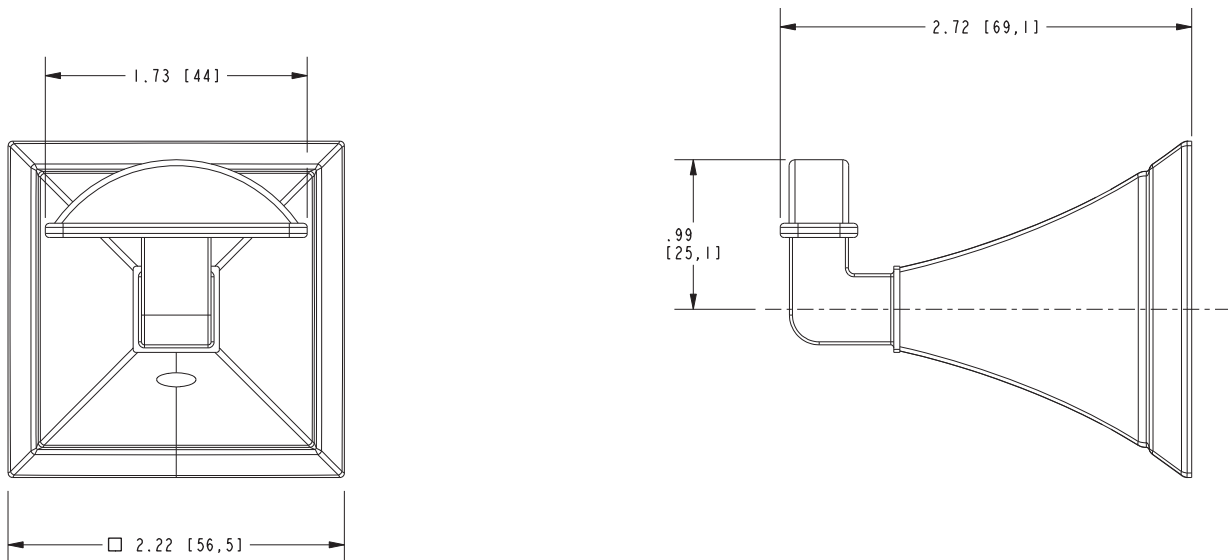

Product Specification: Add size designator and "Color / Finish" suffix to Model number, below.

The Single Robe Hook shall be made of solid brass construction. Single Robe Hook shall complement Newport Brass Joffrey product series. Single Robe Hook shall be Newport Brass Model 41-12/_____ .

41-12

PRODUCT DIMENSIONS *(Units are in inches)*

Product Dimensions are provided for reference only. For specific product installation guidelines, please reference the Installation Instructions of the product being installed.