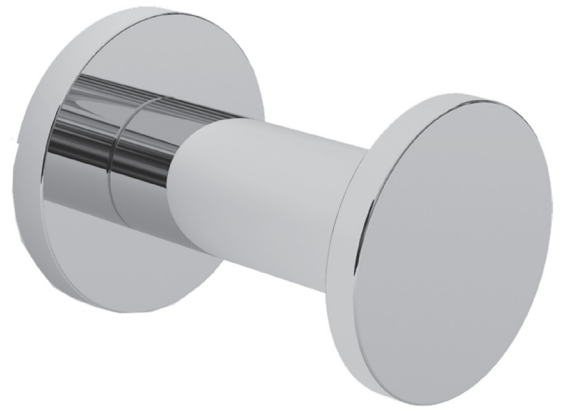

Single Robe Hook
36-12

Features

- Solid brass construction
- Complements Keaton product series

Codes / Standards Compliance

Meets or exceeds the following at date of manufacture:

- All applicable US Federal and State material regulations

Colors / Finishes

- 10B: Oil Rubbed Bronze
 - 15: Polished Nickel
 - 15S: Satin Nickel - PVD
 - 26: Polished Chrome
- Other: Refer to the Newport Brass catalog for additional color/finish options.

Specified Model

Model	Description	Colors Finishes
36-12	Single Robe Hook	<input type="checkbox"/> 10B <input type="checkbox"/> 15 <input type="checkbox"/> 15S <input type="checkbox"/> 26 <input type="checkbox"/> Other

Product Specification: Add size designator and "Color / Finish" suffix to Model number, below.

The Single Robe Hook shall be made of solid brass construction. Single Robe Hook shall complement Newport Brass Keaton product series. Single Robe Hook shall be Newport Brass Model 36-12/____ .