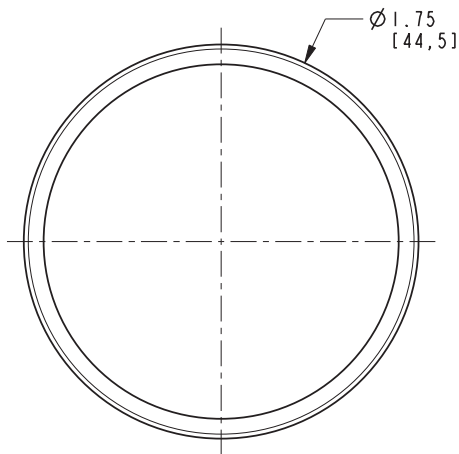

Single Robe Hook
36-12

Features

- Solid brass construction
- Complements Keaton product series

Codes / Standards Compliance

Meets or exceeds the following at date of manufacture:

- All applicable US Federal and State material regulations

Model	Description	Colors Finishes
36-12	Single Robe Hook	<input type="checkbox"/> 10B <input type="checkbox"/> 15 <input type="checkbox"/> 15S <input type="checkbox"/> 26 <input type="checkbox"/> Other

Product Specification: Add size designator and "Color / Finish" suffix to Model number, below.

The Single Robe Hook shall be made of solid brass construction. Single Robe Hook shall complement Newport Brass Keaton product series. Single Robe Hook shall be Newport Brass Model 36-12/____ .

36-12

PRODUCT DIMENSIONS *(Units are in inches)*

Product Dimensions are provided for reference only. For specific product installation guidelines, please reference the Installation Instructions of the product being installed.