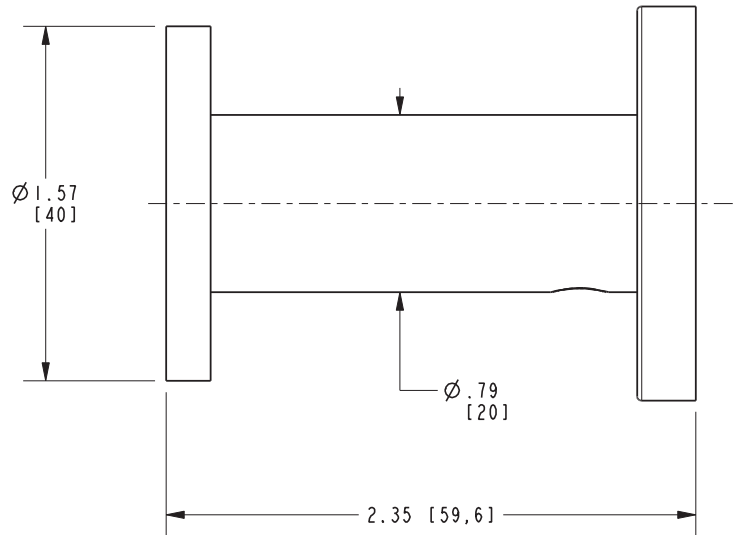

Single Robe Hook
36-12

Features

- Solid brass construction
- Complements Keaton product series

Codes / Standards Compliance

Meets or exceeds the following at date of manufacture:

- All applicable US Federal and State material regulations

Model	Description	Colors Finishes
36-12	Single Robe Hook	<input type="checkbox"/> 10B <input type="checkbox"/> 15 <input type="checkbox"/> 15S <input type="checkbox"/> 26 <input type="checkbox"/> Other

Product Specification: Add size designator and "Color / Finish" suffix to Model number, below.

The Single Robe Hook shall be made of solid brass construction. Single Robe Hook shall complement Newport Brass Keaton product series. Single Robe Hook shall be Newport Brass Model 36-12/____ .

36-12

PRODUCT DIMENSIONS *(Units are in inches)*

Product Dimensions are provided for reference only. For specific product installation guidelines, please reference the Installation Instructions of the product being installed.