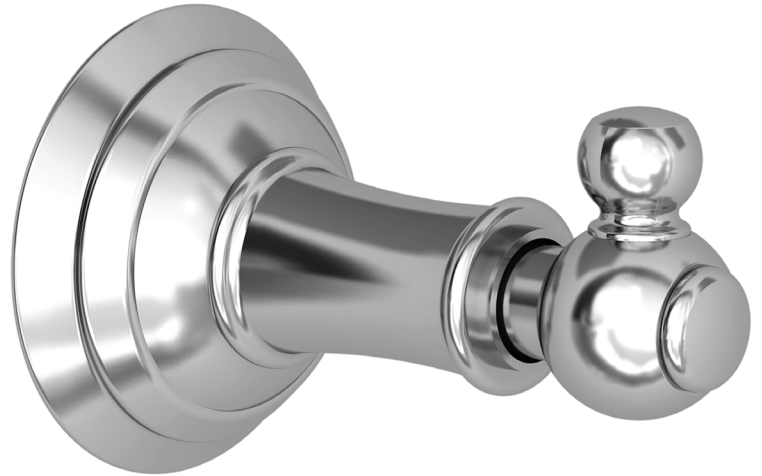

AYLESBURY

Single Robe Hook

34-12

Features

- Solid brass construction
- Complements Victoria product series

Codes / Standards Compliance

Meets or exceeds the following at date of manufacture:

- All applicable US Federal and State material regulations

Colors / Finishes

- 10B: Oil Rubbed Bronze
- 15: Polished Nickel
- 15S: Satin Nickel - PVD
- 26: Polished Chrome
- Other: Refer to the Newport Brass catalog for additional color/finish options.

Specified Model

Model	Description	Colors | Finishes
34-12	Single Robe Hook	☐ 10B ☐ 15 ☐ 15S ☐ 26 ☐ Other

Product Specification: Add size designator and "Color / Finish" suffix to Model number, below.

The Single Robe Hook shall be made of solid brass construction. Single Robe Hook shall complement Newport Brass Aylesbury product series. Single Robe Hook shall be Newport Brass Model 34-12/_____.