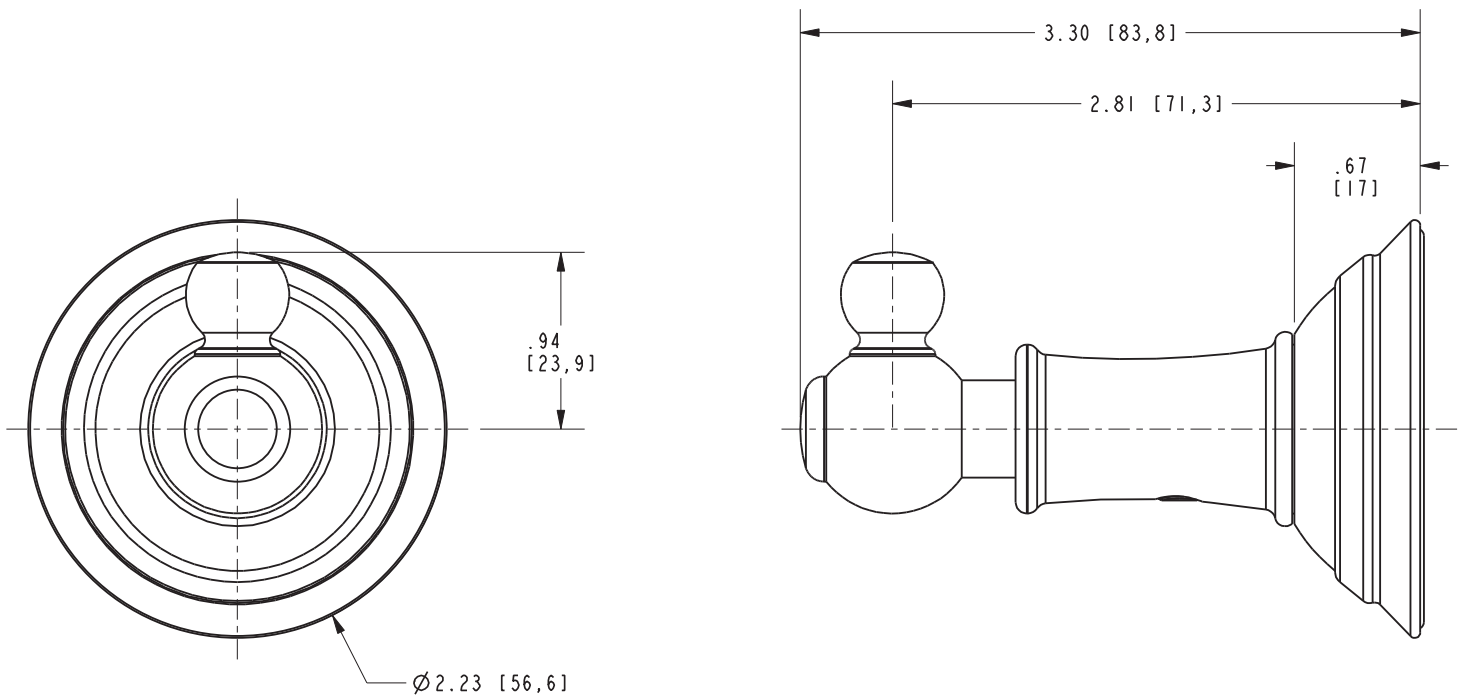

34-12

PRODUCT DIMENSIONS *(Units are in inches)*

Product Dimensions are provided for reference only. For specific product installation guidelines, please reference the Installation Instructions of the product being installed.

Aylesbury Single Robe Hook 34-12