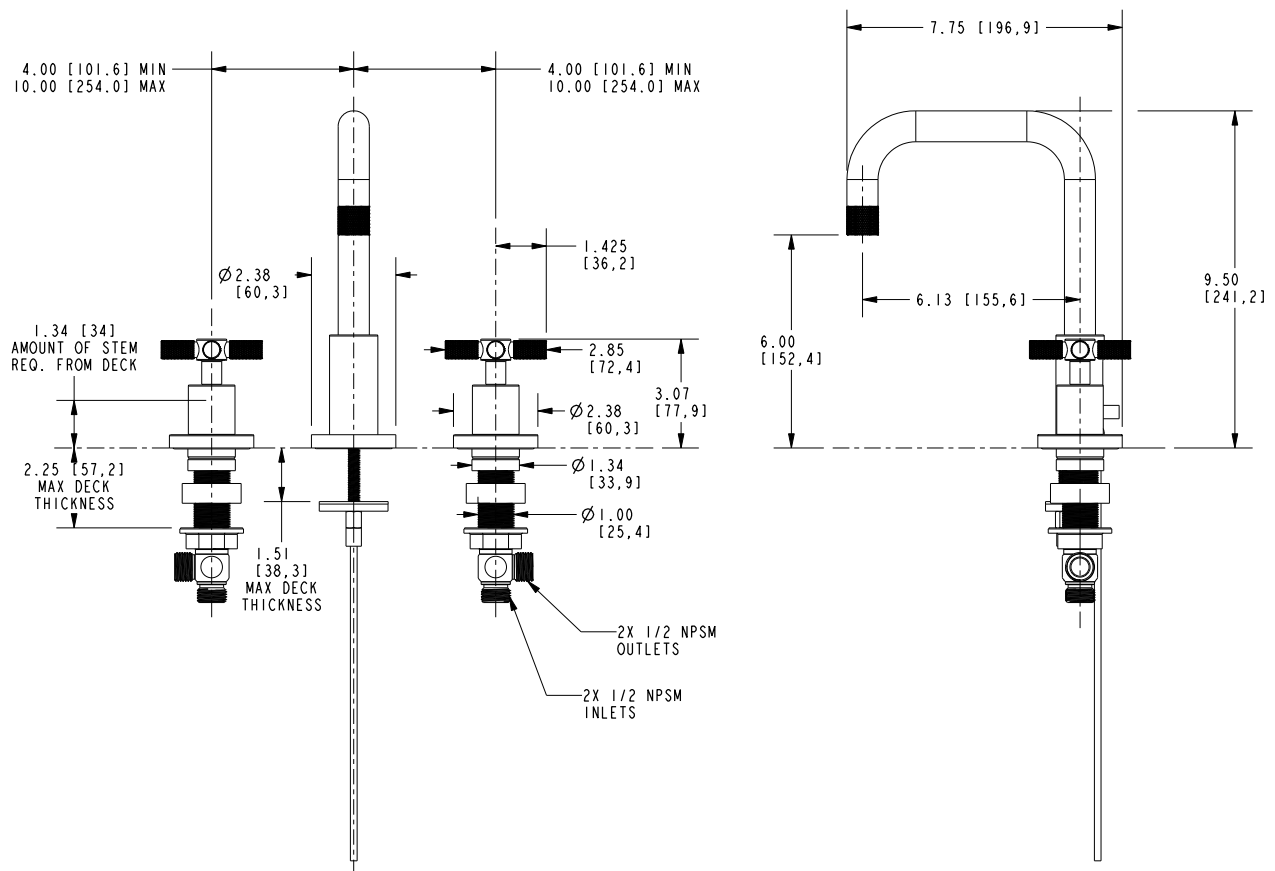

3370

PRODUCT DIMENSIONS *(Units are in inches)*

Product Dimensions are provided for reference only. For specific product installation guidelines, please reference the Installation Instructions of the product being installed.

Muncy Widespread Lavatory Faucet 3370