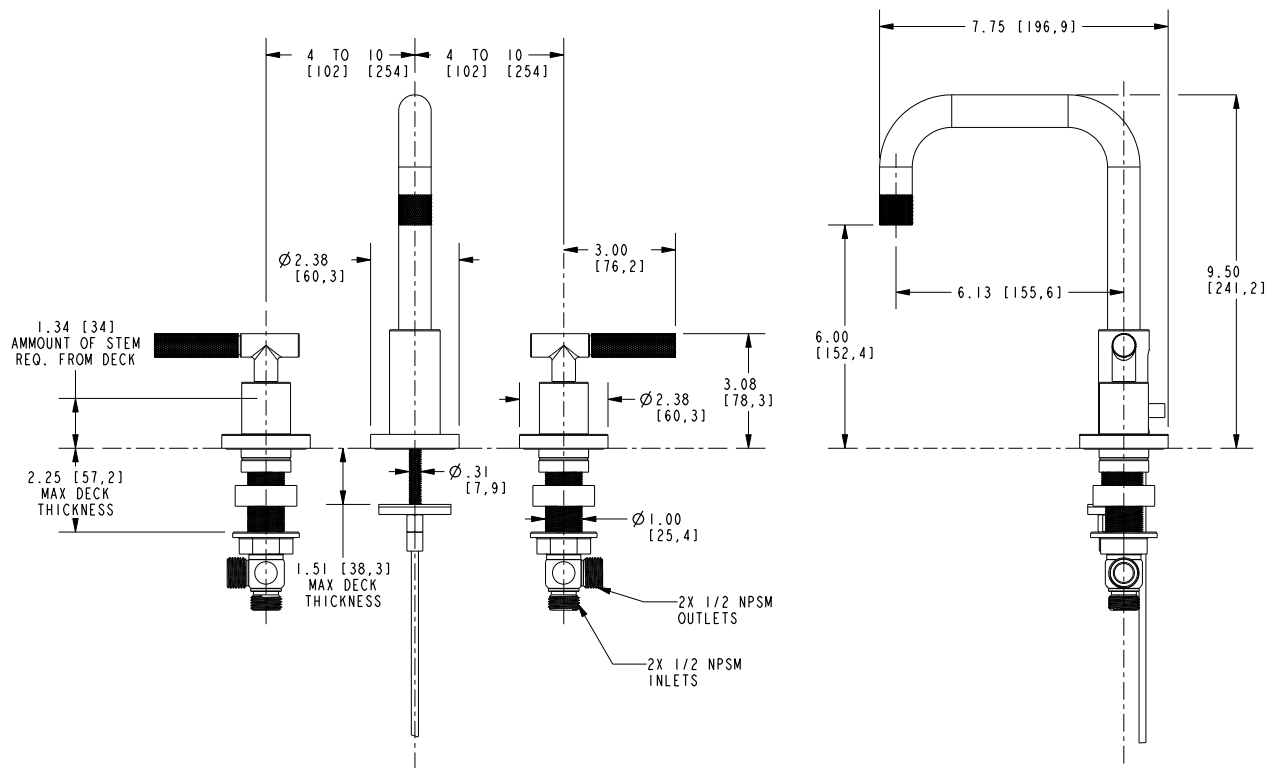

Features

- Solid brass construction
- Brass valve bodies
- Quarter-turn washerless ceramic disc valve cartridges
- Spout assembly with integral supply hoses
- Pop-up drain with tailpiece
- 6.00" (15.2 cm) spout height at outlet
- 6.13" (15.6 cm) spout reach (c-c)
- For 8" (20.3 cm) centers - Maximum 20" (50.8 cm)
- ADA Compliant
- 1.2 GPM (4.5 LPM) Max

The two-handle Widespread Lavatory Faucet shall be made of solid brass construction. Faucet shall incorporate a spout assembly with integral supply hoses and feature brass valve bodies with quarter-turn washerless ceramic disc valve cartridges. Faucet shall have a 1.2 gallon (4.5 liter) per minute maximum flow rate. Product shall be for 8" (20.3 cm) centers - Maximum 20" (50.8 cm). Product shall incorporate a 6.00" (15.2 cm) spout height at outlet and a 6.13" (15.6 cm) spout reach (c-c). Faucet shall include a pop-up drain with tailpiece and incorporate ADA compliant contemporary lever handles. Widespread Lavatory Faucet shall be Newport Brass Model 3360/____.

3360

PRODUCT DIMENSIONS *(Units are in inches)*

Product Dimensions are provided for reference only. For specific product installation guidelines, please reference the Installation Instructions of the product being installed.