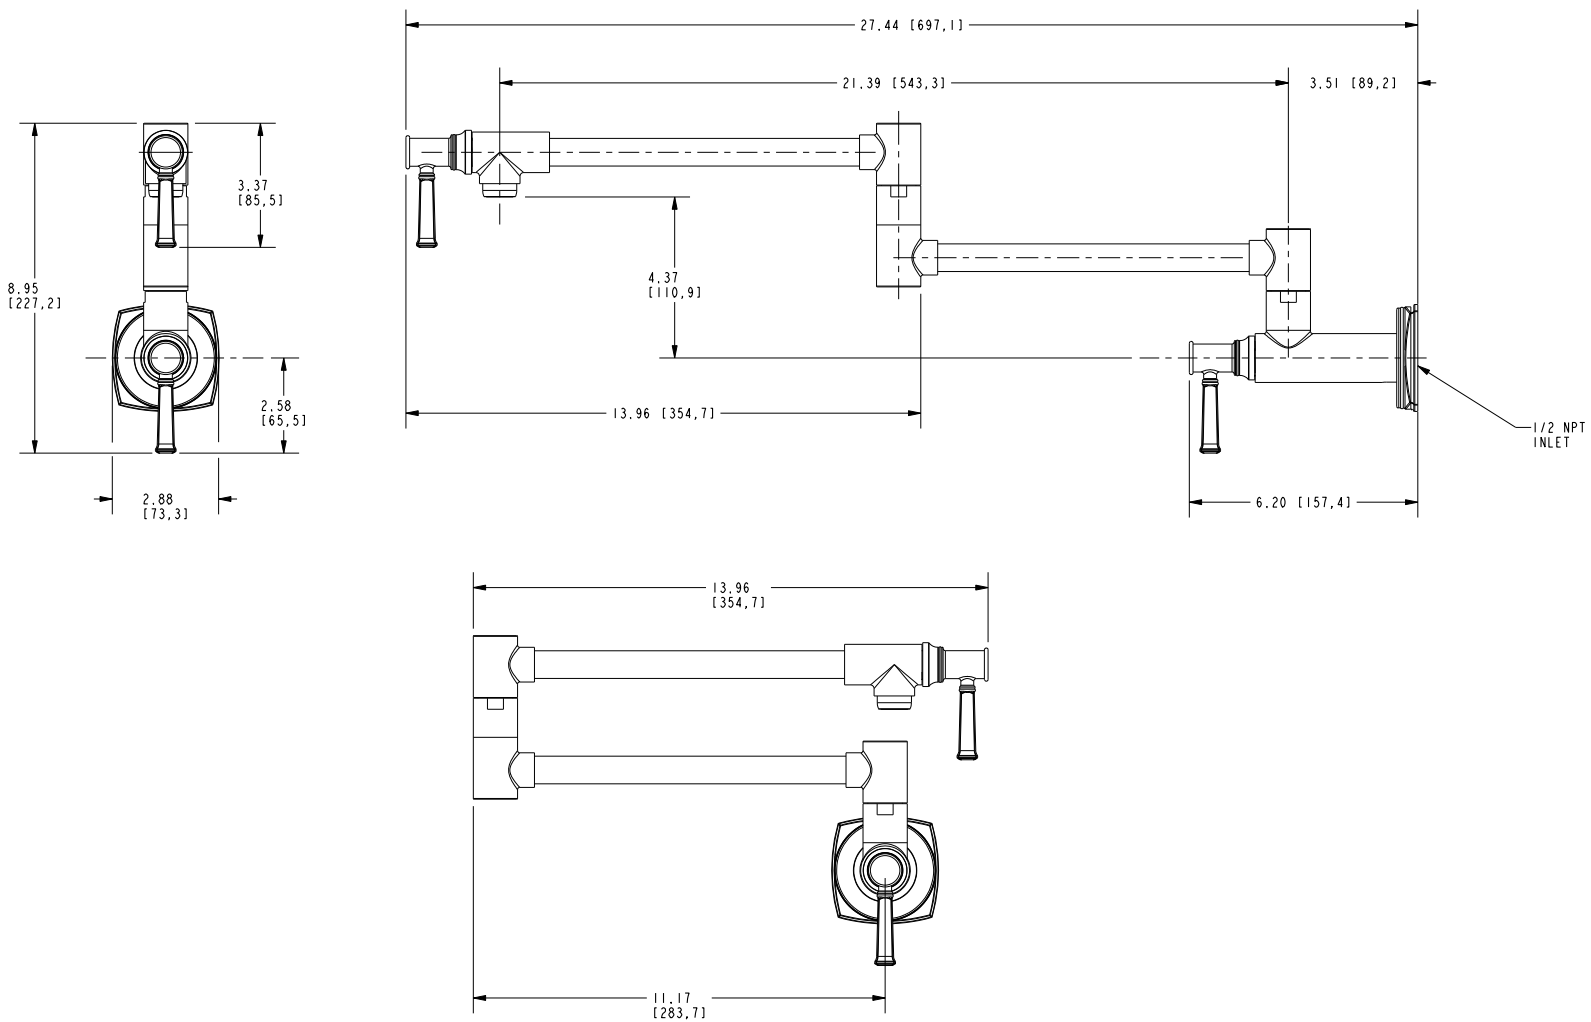

Pot-Filler Faucet
3160-5503

Features

- Solid brass construction
- Brass valve bodies
- Quarter-turn washerless ceramic disc valve cartridges
- Two-valve, inlet/outlet flow control design
- 4.37" (11.1 cm) spout height from wall inlet center
- 21.39" (54.3 cm) pivoting spout reach from inlet valve (c-c)
- 3.51" (8.9 cm) pivoting inlet valve offset (wall-center)
- For single hole, wall-mounted configurations
- ADA Compliant

Product Specification Add "Color / Finish" suffix to Model number, below.

The Pot-Filler Faucet shall be made of solid brass construction. Faucet shall incorporate a double-pivot spout with aerated flow and a feature brass valve bodies with quarter-turn washerless ceramic disc valve cartridges. Pot-filler Faucet shall be a two-valve, inlet/outlet flow control design accommodating single-hole, wall-mounted configurations. Product shall incorporate a 4.37" (11.1 cm) spout height from wall inlet center and a 21.39" (54.3 cm) pivoting spout reach from inlet valve (c-c). Pot-Filler Faucet pivot axis (inlet valve center) offset shall be 3.51" (8.9 cm) (wall-center). Pot-Filler Faucet shall be Newport Brass Model 3160-5503/____.

3160-5503

Product Dimensions are provided for reference only. For specific product installation guidelines, please reference the Installation Instructions of the product being installed.

Zemora Pot Filler Faucet 3160-5503