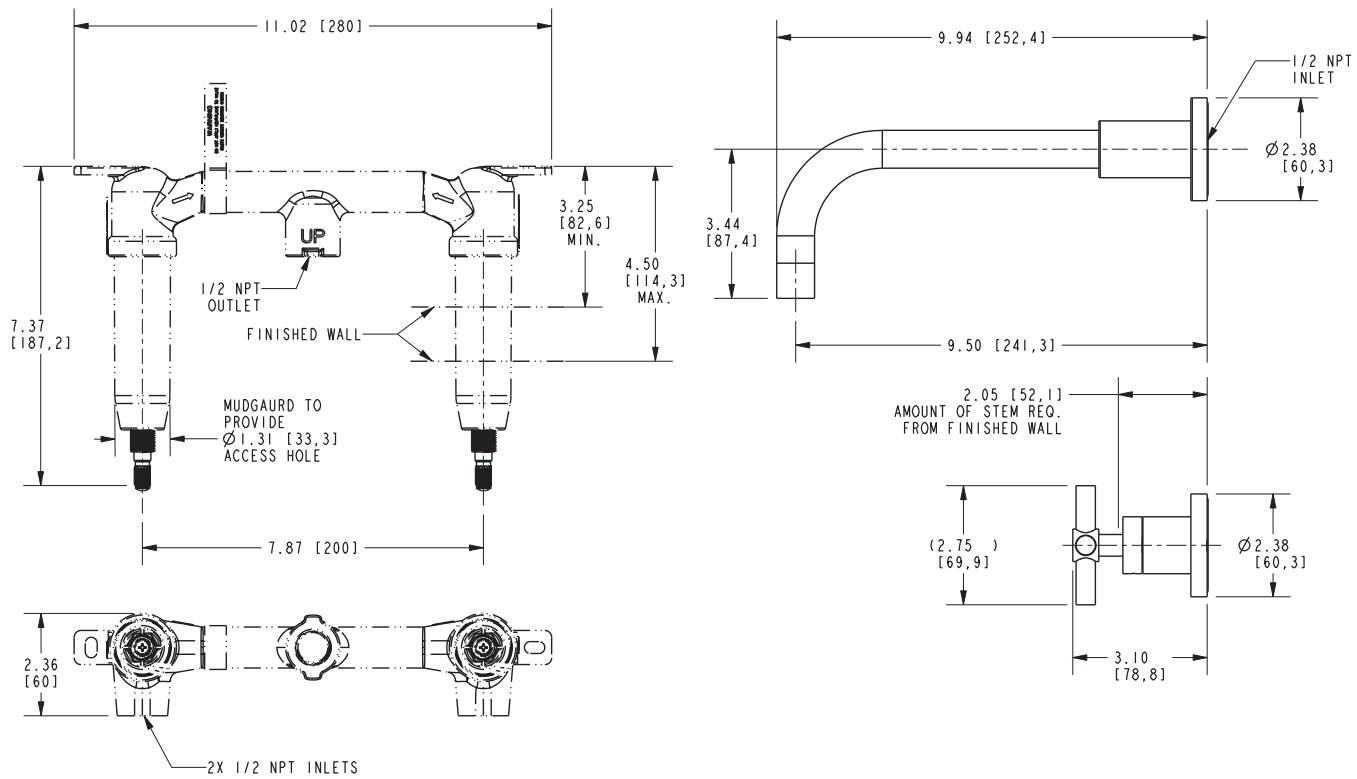

EAST LINEAR

Features

- Solid brass construction
- 9.50" (24.1cm) spout reach (wall-to-center)
- 1/2" NPT spout inlet fitting
- Rough valve incorporates a brass valve body assembly
- Rough valve incorporates quarter-turn washerless ceramic disc valve cartridges
- Intended for use with Newport Brass rough valve as specified (Required Accessory)
- ADA Compliant
- 1.2 GPM (4.5 LPM) Max

Required Accessory

Application	Wall Lavatory Rough Valve
Description	2-Cartridge Assembly
Inlet/Outlet Size	1/2"
Part Number	1-532U
Image	

Product Specification Add "Color / Finish" suffix to Model number, below.

The Wall-Mounted Lavatory Faucet shall be made of solid brass construction. Wall-Mounted Lavatory Faucet shall incorporate cross handles and a 9.50" (24.1 cm) spout (wall-to-center) that incorporates a 1/2" NPT inlet fitting. Rough valve shall incorporate a brass valve body assembly and quarter-turn washerless ceramic disc valve cartridges. Wall-Mounted Lavatory Faucet shall be Newport Brass Model 3-991/_____ and Newport Brass rough valve shall be 1-532U.

3-991

PRODUCT DIMENSIONS *(Units are in inches)*

Product dimensions are provided for reference only. For specific product installation guidelines, please reference the installation instructions of the product being installed.