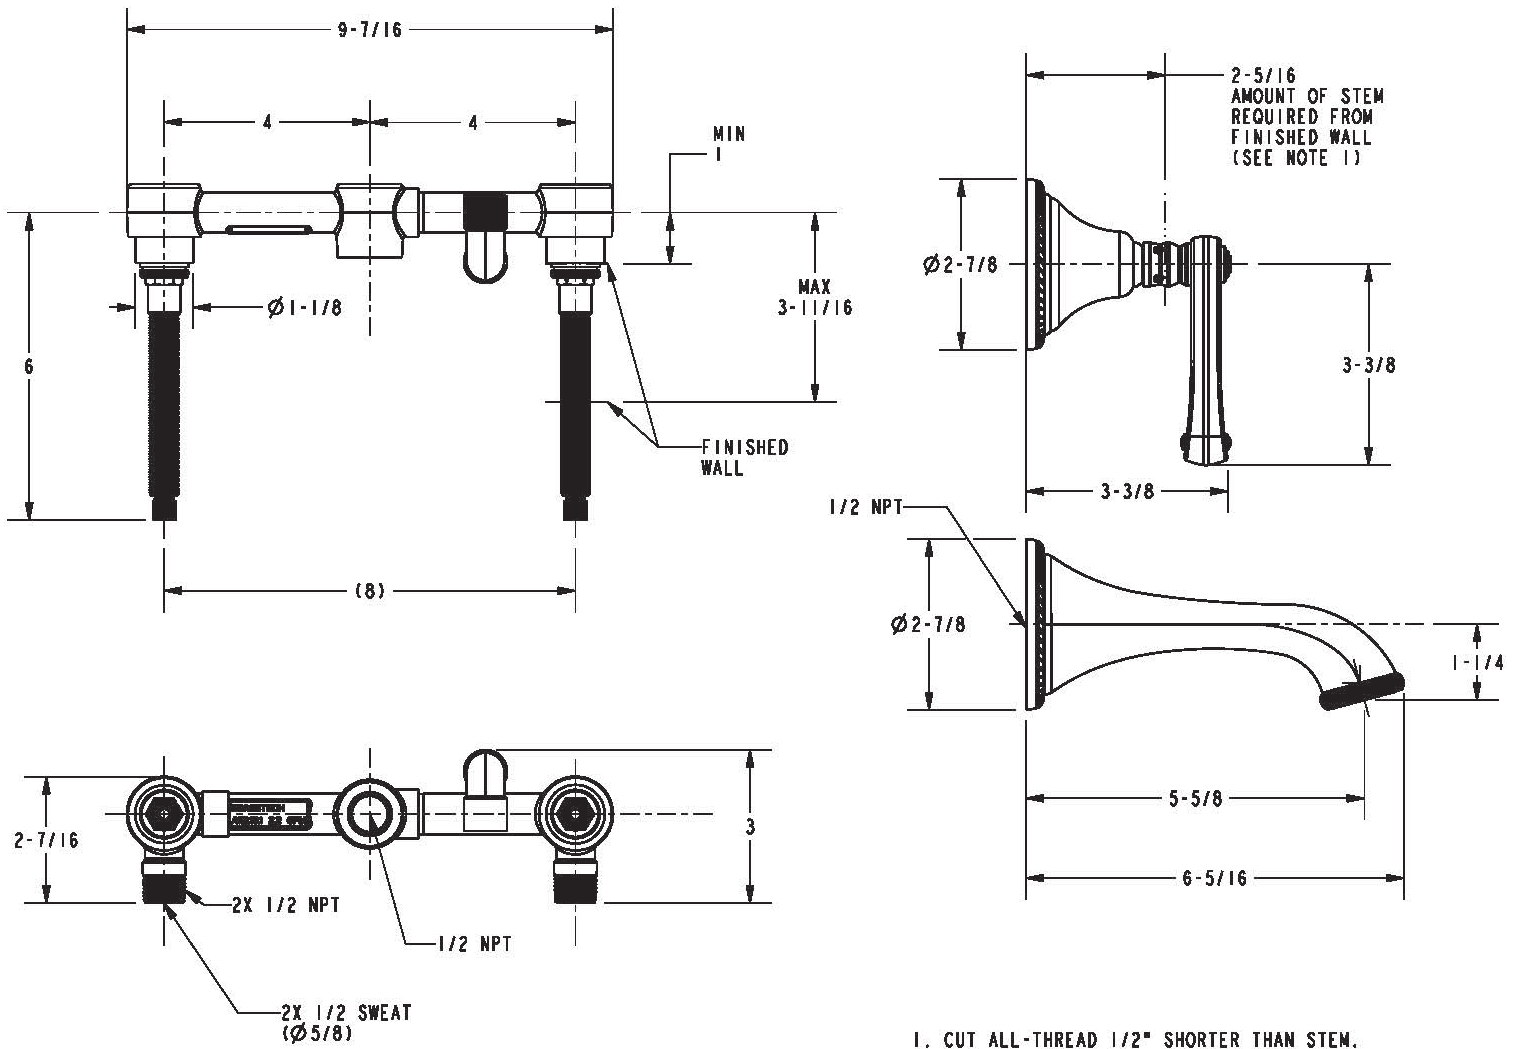

3-985

PRODUCT DIMENSIONS *(Units are in inches)*

Amisa Wall-Mounted Tub Trim 3-985