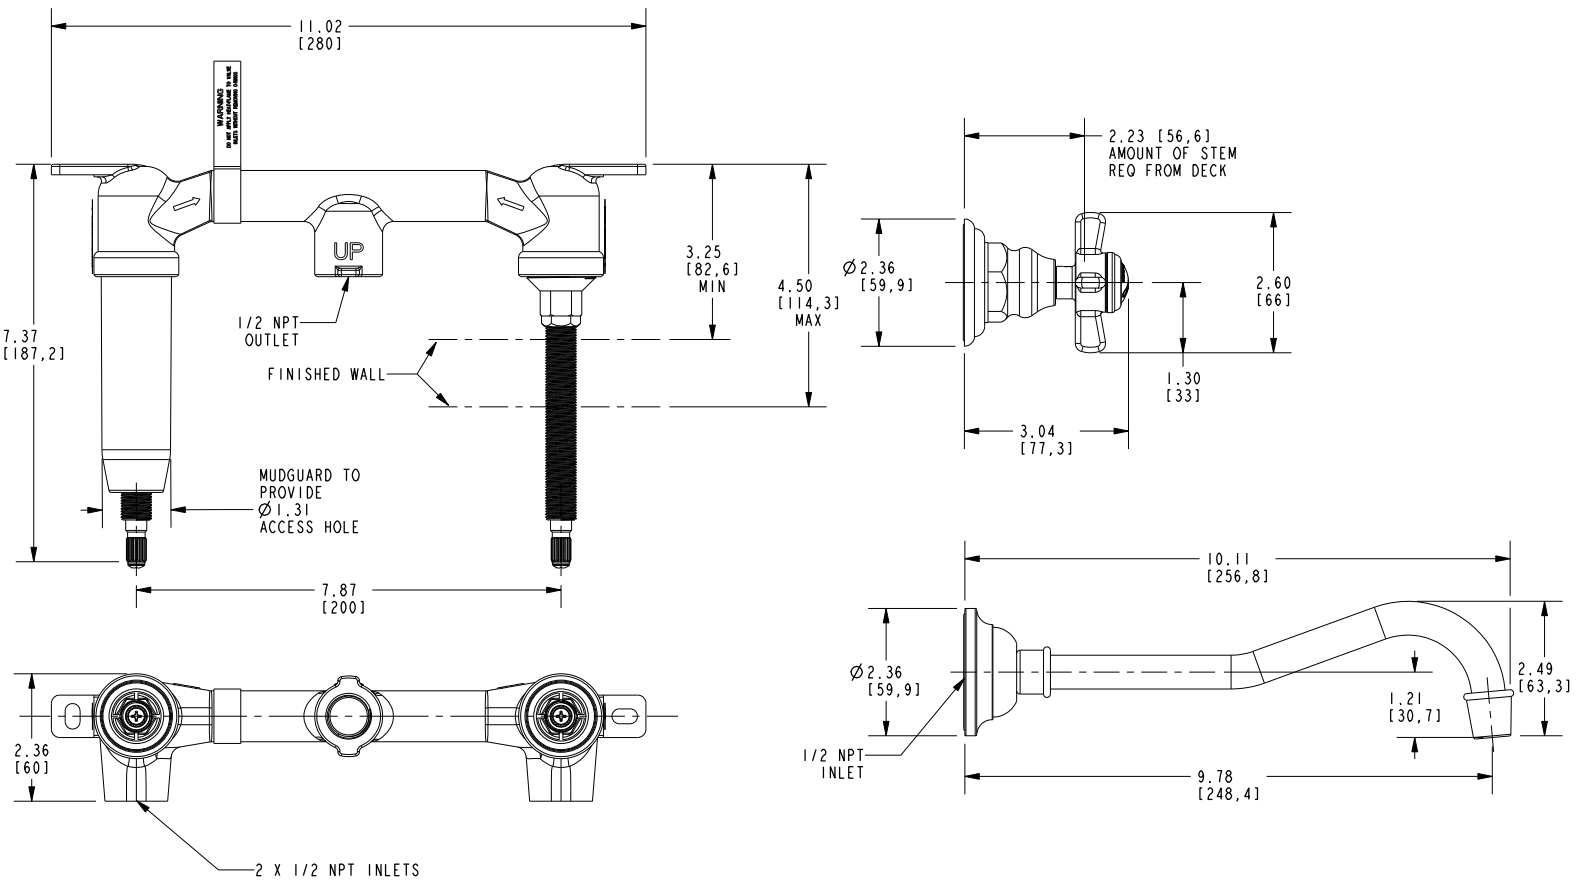

FAIRFIELD

Features

- Solid brass construction
- 9.78" (24.8 cm) spout reach (wall-to-center)
- 1/2" NPT spout inlet fitting
- Rough valve incorporates a brass valve body assembly
- Rough valve incorporates quarter-turn washerless ceramic disc valve cartridges
- Intended for use with Newport Brass rough valve as specified (Required Accessory)
- ADA Compliant
- 1.2 GPM (4.5 LPM) Max

Required Accessory

Application	Wall Lavatory Rough Valve
Description	2-Cartridge Assembly
Inlet/Outlet Size	1/2"
Part Number	1-532U
Image	

Product Specification Add "Color / Finish" suffix to Model number, below.

The Wall-Mounted Lavatory Faucet shall be made of solid brass construction. Wall-Mounted Lavatory Faucet shall incorporate cross handles and a 9.78" (24.8 cm) spout (wall-to-center) that incorporates a 1/2" NPT inlet fitting. Rough valve shall incorporate a brass valve body assembly and quarter-turn washerless ceramic disc valve cartridges. Wall-Mounted Lavatory Faucet shall be Newport Brass Model 3-947/_____ and Newport Brass rough valve shall be 1-532U.

3-947

Product dimensions are provided for reference only. For specific product installation guidelines, please reference the installation instructions of the product being installed.

Fairfield Wall-Mounted Lavatory Trim 3-947