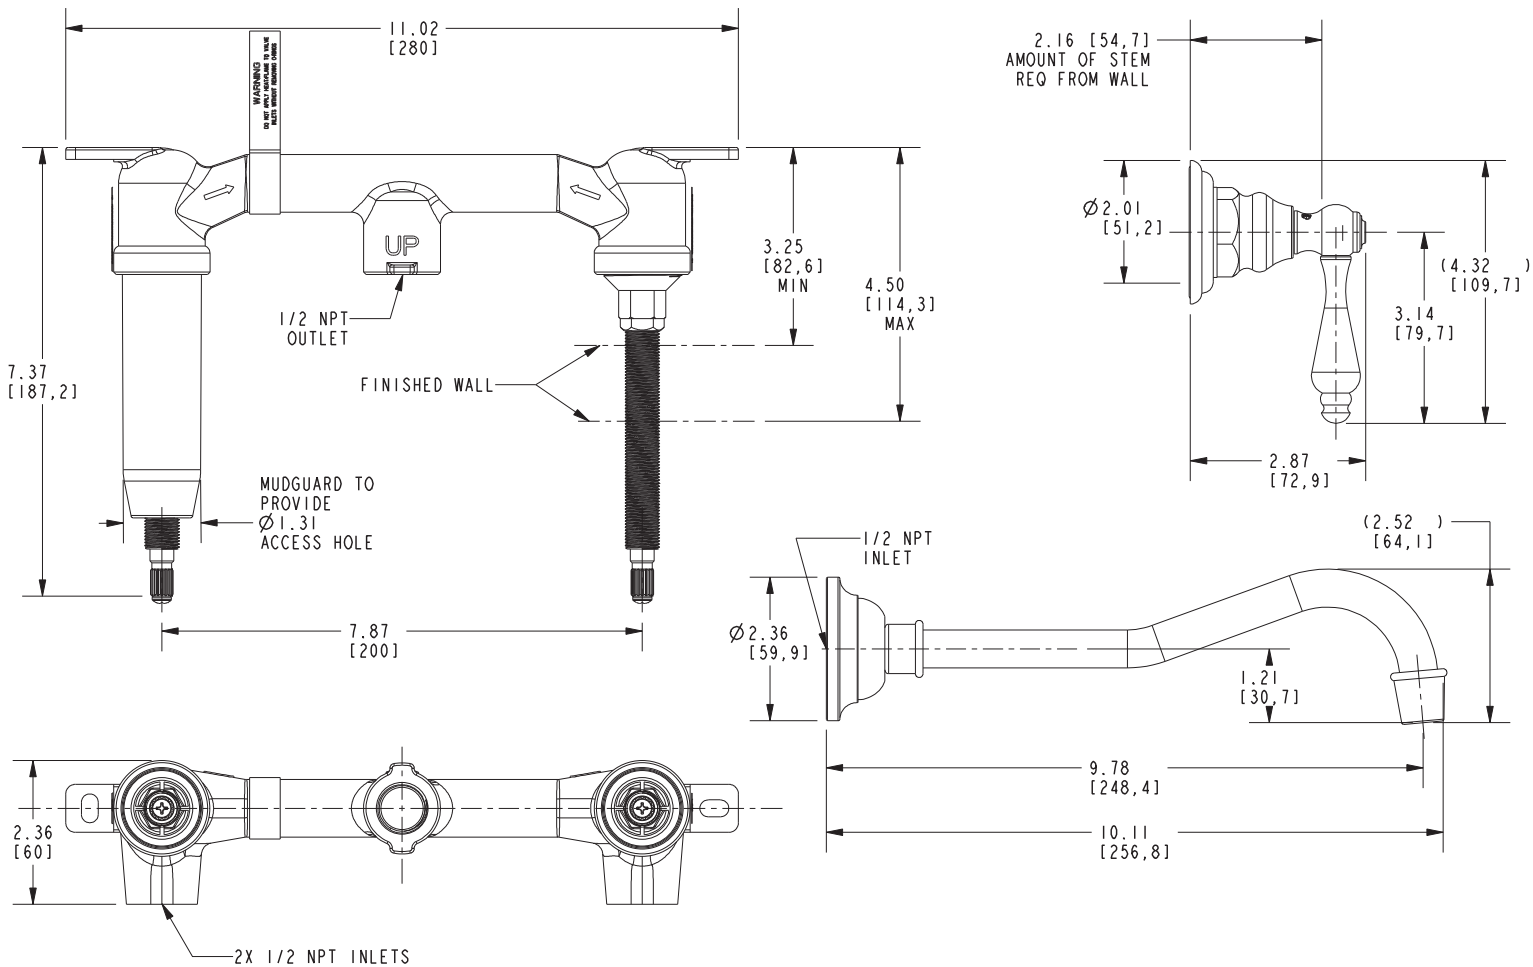

CHESTERFIELD

Features

- Solid brass construction
- 9.78" (24.8 cm) spout reach (wall-to-center)
- 1/2" NPT spout inlet fitting
- Rough valve incorporates a brass valve body assembly
- Rough valve incorporates quarter-turn washerless ceramic disc valve cartridges
- Intended for use with Newport Brass rough valve as specified (Required Accessory)
- ADA Compliant
- 1.2 GPM (4.5 LPM) Max

Required Accessory

Application	Wall Lavatory Rough Valve
Description	2-Cartridge Assembly
Inlet/Outlet Size	1/2"
Part Number	1-532U
Image	

Product Specification Add "Color / Finish" suffix to Model number, below.

The Wall-Mounted Lavatory Faucet shall be made of solid brass construction. Wall-Mounted Lavatory Faucet shall incorporate lever handles and a 9.78" (24.8 cm) spout (wall-to-center) that incorporates a 1/2" NPT inlet fitting. Rough valve shall incorporate a brass valve body assembly and quarter-turn washerless ceramic disc valve cartridges. Wall-Mounted Lavatory Faucet shall be Newport Brass Model 3-944L/____ and Newport Brass rough valve shall be 1-532U.

3-944L

Product dimensions are provided for reference only. For specific product installation guidelines, please reference the installation instructions of the product being installed.

Chesterfield Wall-Mounted Lavatory Trim 3-944L