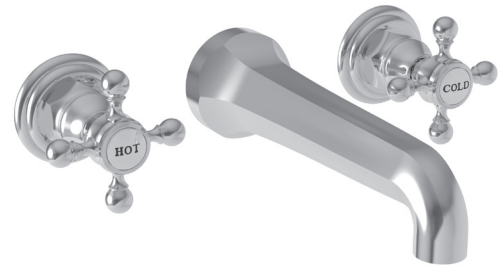

Features

- Solid brass construction
- 7.50" (19.1 cm) spout reach (wall-to-center)
- 1/2" NPT spout inlet fitting
- Rough valve incorporates a brass valve body assembly
- Rough valve incorporates quarter-turn washerless ceramic disc valve cartridges
- Intended for use with Newport Brass rough valve as specified (Required Accessory)
- ADA Compliant
- 1.2 GPM (4.5 LPM) Max

Colors / Finishes

- 10B: Oil Rubbed Bronze
- 15: Polished Nickel
- 15S: Satin Nickel - PVD
- 26: Polished Chrome
- Other: Refer to the Newport Brass catalog for additional color/finish options.

Wall-Mounted Lavatory Trim
3-921

Required Accessory

Application	Wall Lavatory Rough Valve
Description	2-Cartridge Assembly
Inlet/Outlet Size	1/2"
Part Number	1-532U
Image	

Product Specification Add "Color / Finish" suffix to Model number, below.

The Wall-Mounted Lavatory Faucet shall be made of solid brass construction. Wall-Mounted Lavatory Faucet shall incorporate cross handles and a 7.50" (19.1 cm) spout (wall-to-center) that incorporates a 1/2" NPT inlet fitting. Rough valve shall incorporate a brass valve body assembly and quarter-turn washerless ceramic disc valve cartridges. Wall-Mounted Lavatory Faucet shall be Newport Brass Model 3-921/_____ and Newport Brass rough valve shall be 1-532U.