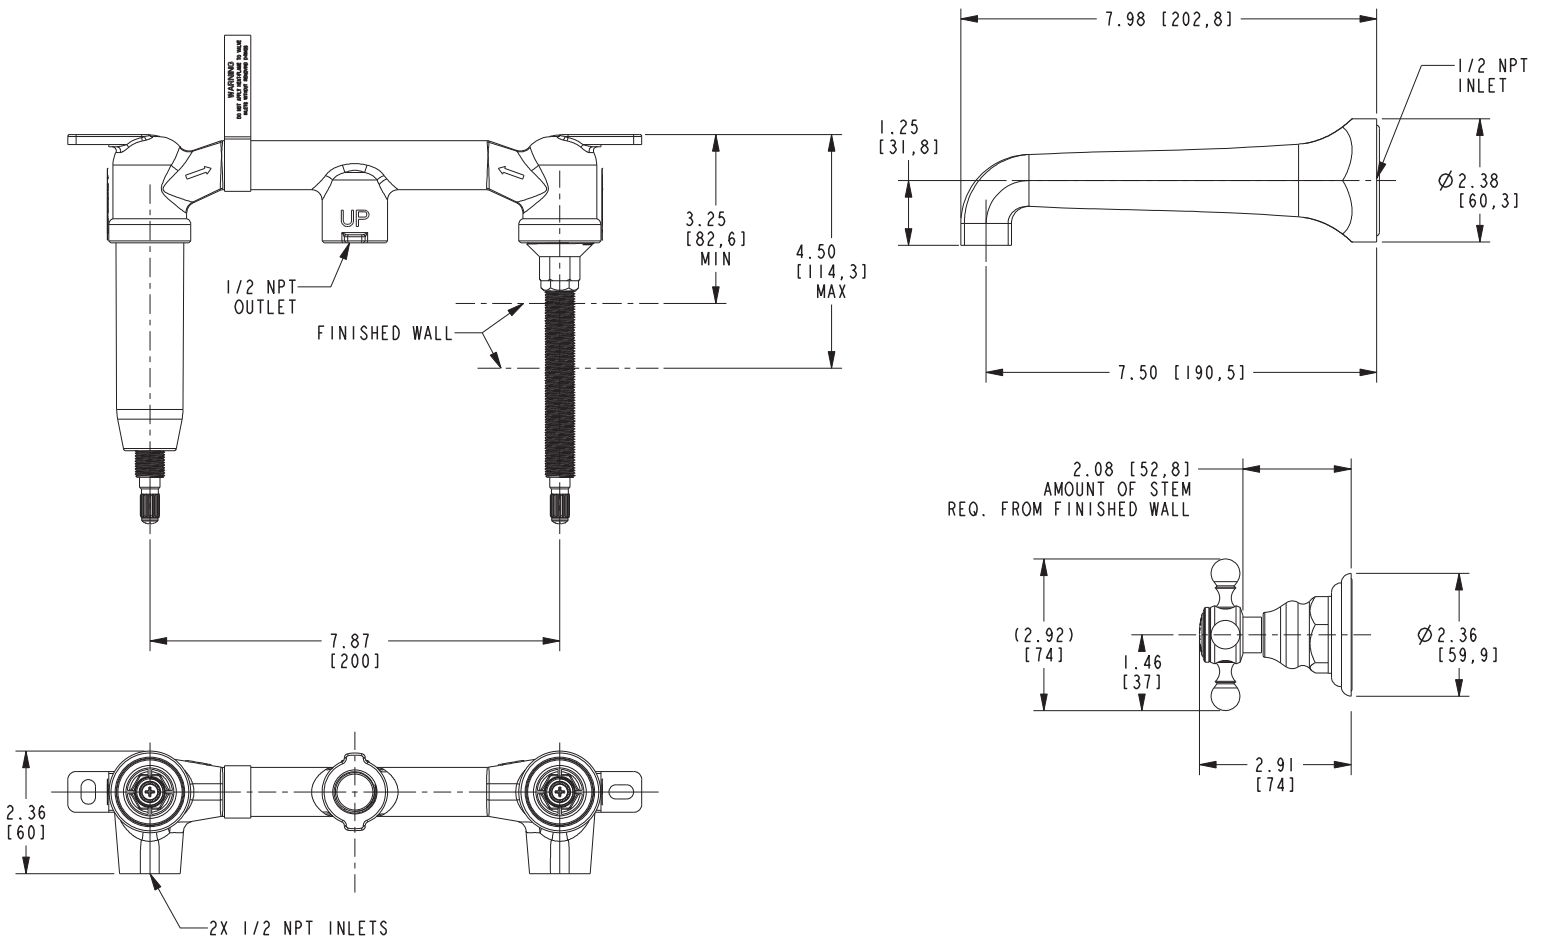

3-921

Product dimensions are provided for reference only. For specific product installation guidelines, please reference the installation instructions of the product being installed.

Astor Wall-Mounted Lavatory Trim 3-921