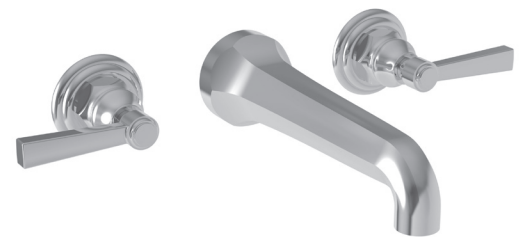

Features

- Solid brass construction
- 7.50" (19.1 cm) spout reach (wall-to-center)
- 1/2" NPT spout inlet fitting
- Rough valve incorporates a brass valve body assembly
- Rough valve incorporates quarter-turn washerless ceramic disc valve cartridges
- Intended for use with Newport Brass rough valve as specified (Required Accessory)
- ADA Compliant
- 1.2 GPM (4.5 LPM) Max

Codes / Standards Compliance

Meets or exceeds the following at date of manufacture:

- ASME A112.18.1/CSA B125.1-18
- IAMPO/cUPC
- NSF/ANSI 61, SECTION 9
- NSF/ANSI 372
- IPC
- ADA & ICC/ANSI A117.1
- Energy Policy Act of 1992
- EPA WaterSense
- California Energy Commission
- All applicable US Federal and State material regulations

Colors / Finishes

- 10B: Oil Rubbed Bronze
- 15: Polished Nickel
- 15S: Satin Nickel - PVD
- 26: Polished Chrome
- Other: Refer to the Newport Brass catalog for additional color/finish options.

Wall-Mounted Lavatory Trim

3-911

Specified Model

Model	Description	Colors | Finishes				
3-911	Wall-Mounted Tub Trim	☐ 10B	☐ 15	☐ 15S	☐ 26	☐ Other

Required Accessory

Application	Wall Lavatory Rough Valve
Description	2-Cartridge Assembly
Inlet/Outlet Size	1/2"
Part Number	1-532U
Image	

Product Specification Add "Color / Finish" suffix to Model number, below.

The Wall-Mounted Lavatory Faucet shall be made of solid brass construction. Wall-Mounted Lavatory Faucet shall incorporate lever handles and a 7.50" (19.1 cm) spout (wall-to-center) that incorporates a 1/2" NPT inlet fitting. Rough valve shall incorporate a brass valve body assembly and quarter-turn washerless ceramic disc valve cartridges. Wall-Mounted Lavatory Faucet shall be Newport Brass Model 3-911/_____ and Newport Brass rough valve shall be 1-532U.