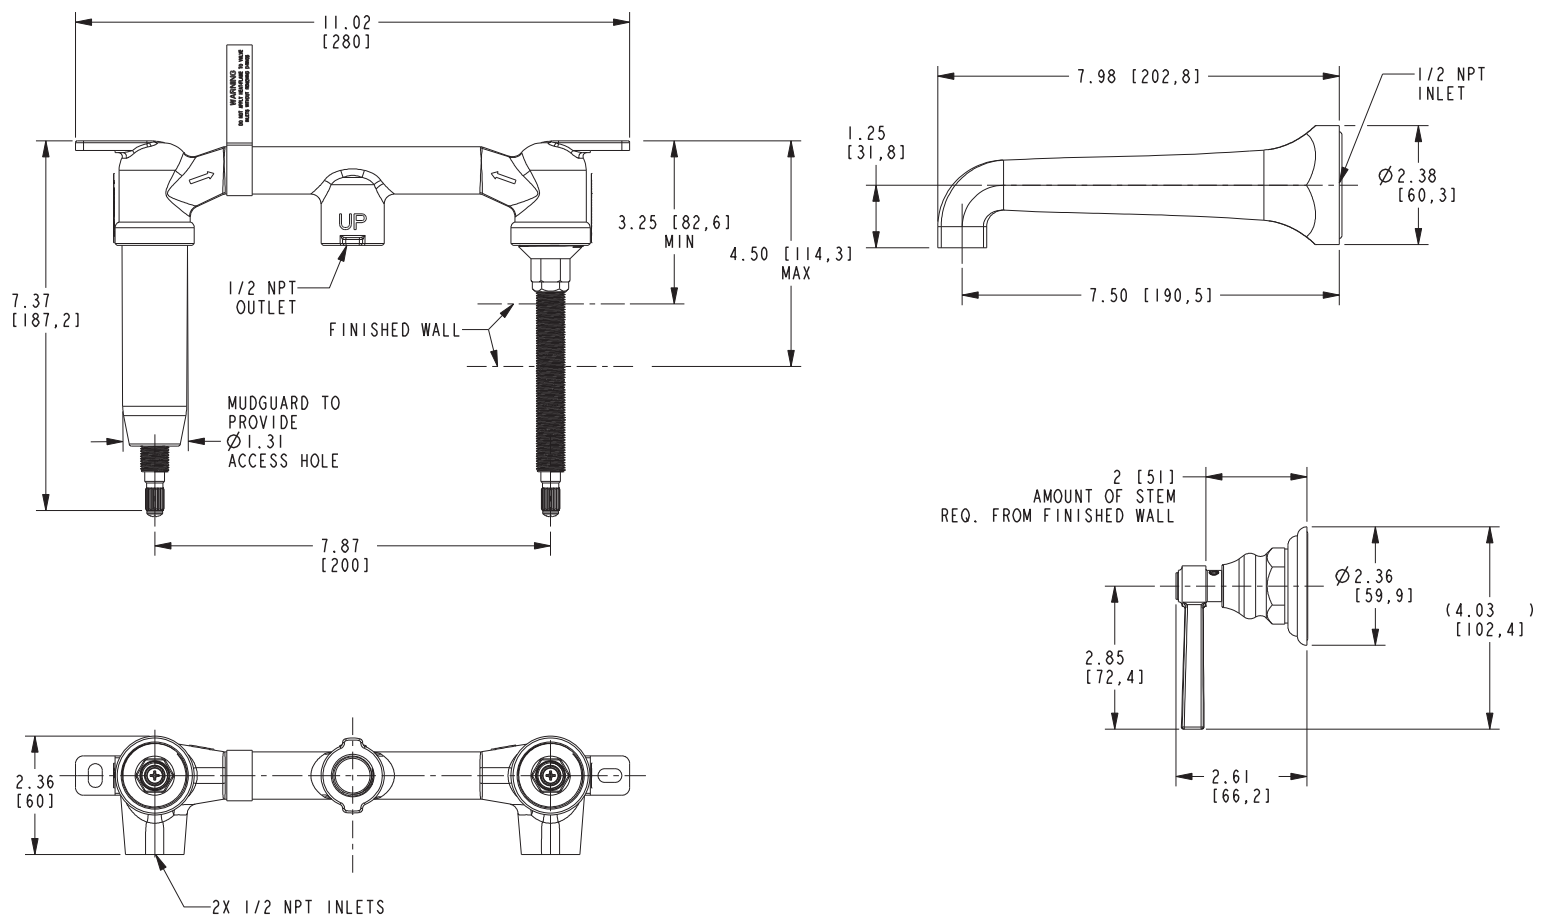

3-911

Product dimensions are provided for reference only. For specific product installation guidelines, please reference the installation instructions of the product being installed.

Astor Wall-Mounted Lavatory Trim 3-911

NEWPORT BRASS
Flawless Beauty. From Faucet to Finish.™