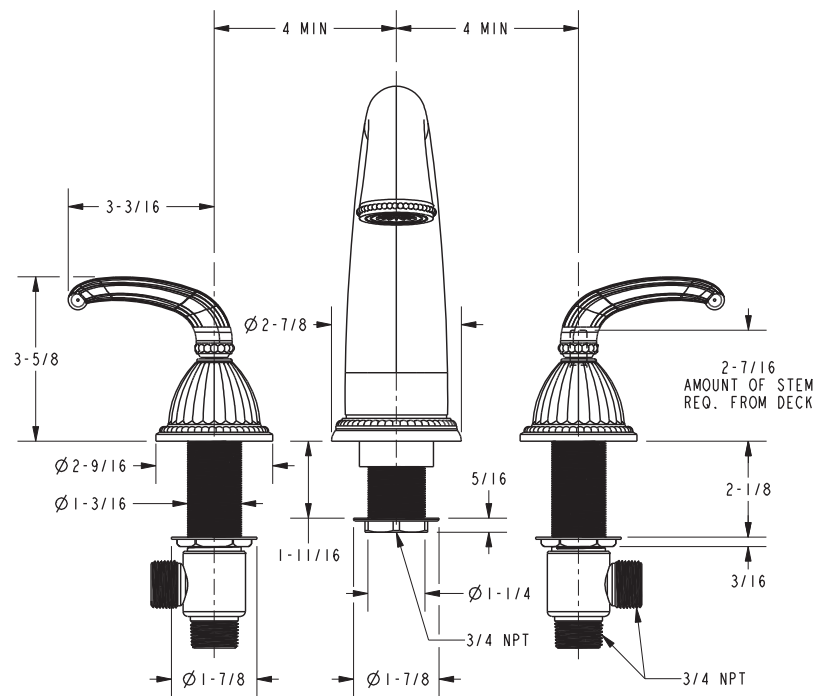

Features

- Solid brass construction
- ADA compliant traditional lever handles
- 4-7/8" (12.4 cm) spout height at outlet
- 9-7/16" (24.0 cm) spout reach (c-c)
- Intended for use with Newport Brass rough valve kit (Required Accessory) which incorporates the following:
 - Brass valve bodies and quick-connect spout fitting
 - Quarter-turn washerless ceramic disc 3/4" valve cartridges

Required Accessory:

Trim, above, and Rough Valve Kit, below, must both be specified.

Application	Roman Tub			Roman Tub with Handshower					
	Hot Valve	Cold Valve	Spout Quick-Connect Fitting	Hot Valve	Cold Valve	Spout Quick-Connect Fitting	Poly-Braided Hose	Handshower Diverter	H/S Flange Hardware
Inlet/Outlet Size	3/4"	3/4"	3/4"	3/4"	3/4"	3/4"	1/2"	1/2" / 3/4"	-
Part Number	<input type="checkbox"/> 1-506			<input type="checkbox"/> 1-507					
Image									

Product Specification: Add "Color / Finish" suffix to Model number, below.

The Roman Tub Deck Trim shall be made of solid brass construction. Roman Tub Deck Trim shall incorporate ADA compliant traditional lever handles. Product shall incorporate a 4-7/8" (12.4 cm) spout height at outlet and a 9-7/16" (24.0 cm) spout reach (c-c). Rough valve kit shall incorporate brass valve bodies with quarter-turn washerless ceramic disc 3/4" valve cartridges and a quick-connect spout fitting. Roman Tub Deck Trim shall be Newport Brass Model 3-886/____ and Newport Brass rough valve kit shall be 1-506.

3-886

PRODUCT DIMENSIONS *(Units are in inches)*

Anise Roman Tub Deck Trim 3-886