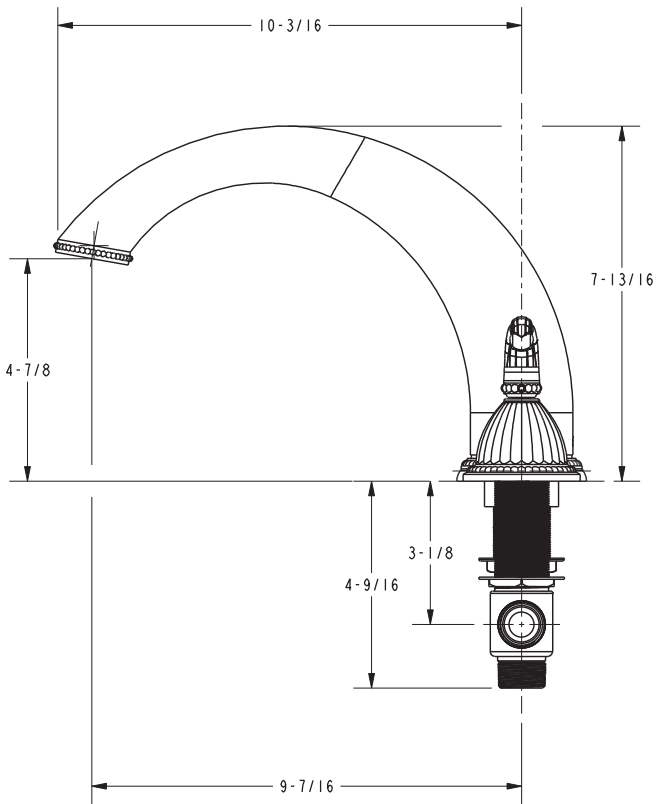

Features

- Solid brass construction
- ADA compliant traditional lever handles
- 4-7/8" (12.4 cm) spout height at outlet
- 9-7/16" (24.0 cm) spout reach (c-c)
- Intended for use with Newport Brass rough valve kit (Required Accessory) which incorporates the following:
 - Brass valve bodies and quick-connect spout fitting
 - Quarter-turn washerless ceramic disc 3/4" valve cartridges

Required Accessory:

Trim, above, and Rough Valve Kit, below, must both be specified.

Application	Roman Tub			Roman Tub with Handshower					
	Hot Valve	Cold Valve	Spout Quick-Connect Fitting	Hot Valve	Cold Valve	Spout Quick-Connect Fitting	Poly-Braided Hose	Handshower Diverter	H/S Flange Hardware
Inlet/Outlet Size	3/4"	3/4"	3/4"	3/4"	3/4"	3/4"	1/2"	1/2" / 3/4"	-
Part Number	<input type="checkbox"/> 1-506			<input type="checkbox"/> 1-507					
Image									

Product Specification: Add "Color / Finish" suffix to Model number, below.

The Roman Tub Deck Trim shall be made of solid brass construction. Roman Tub Deck Trim shall incorporate ADA compliant traditional lever handles. Product shall incorporate a 4-7/8" (12.4 cm) spout height at outlet and a 9-7/16" (24.0 cm) spout reach (c-c). Rough valve kit shall incorporate brass valve bodies with quarter-turn washerless ceramic disc 3/4" valve cartridges and a quick-connect spout fitting. Roman Tub Deck Trim shall be Newport Brass Model 3-886/____ and Newport Brass rough valve kit shall be 1-506.

3-886

PRODUCT DIMENSIONS *(Units are in inches)*

Anise Roman Tub Deck Trim 3-886