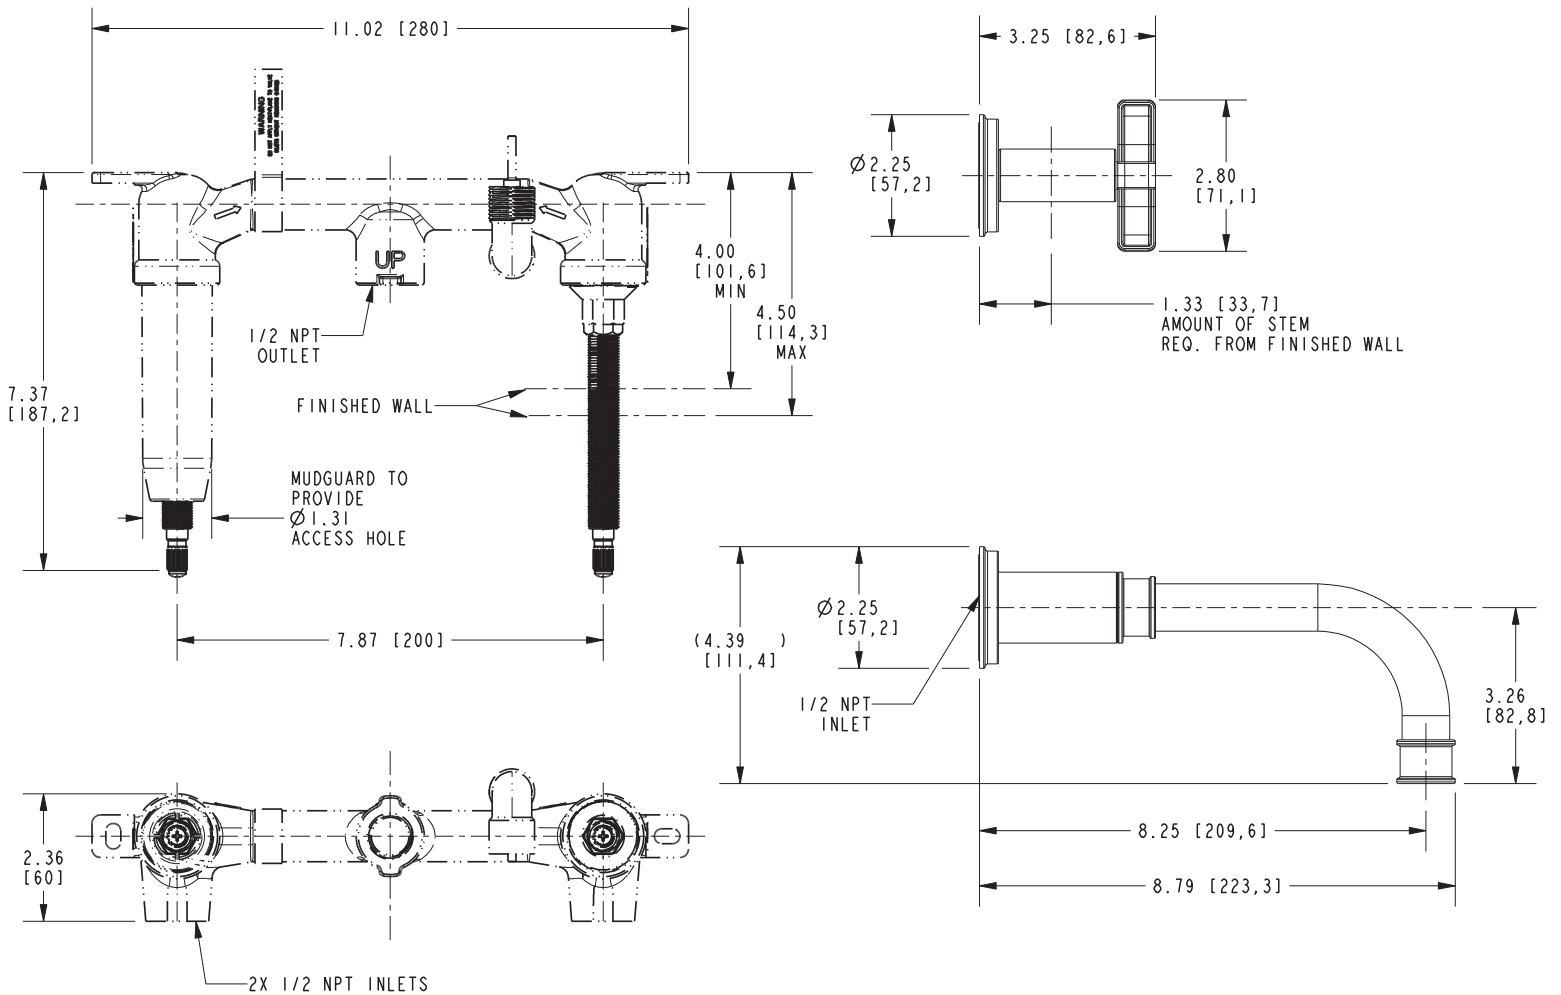

**Wall-Mounted Tub Trim**  
**3-3285**

**Features**

- Solid brass construction
- 8.79" (22.3 cm) spout length
- 1/2" NPT spout inlet fitting
- Rough valve incorporates a brass valve body assembly
- Rough valve incorporates quarter-turn washerless ceramic disc valve cartridges
- Intended for use with Newport Brass rough valve as specified (Required Accessory)
- ADA Compliant

**Required Accessory**

|                   |                      |
|-------------------|----------------------|
| Application       | Wall Tub Rough Valve |
| Description       | 2-Cartridge Assembly |
| Inlet/Outlet Size | 1/2"                 |
| Part Number       | 1-500U               |
| Image             |                      |

**Product Specification** Add "Color / Finish" suffix to Model number, below.

The Wall-Mounted Tub Trim shall be made of solid brass construction. Wall-Mounted Tub Trim shall include cross handles and a 8.79" (22.3 cm) tub spout that incorporates a 1/2" NPT inlet fitting. Wall-Mounted Tub Trim shall be Newport Brass Model 3-3285/\_\_\_\_ and Newport Brass rough valve shall be 1-500U.

# 3-3285

Product dimensions are provided for reference only. For specific product installation guidelines, please reference the installation instructions of the product being installed.