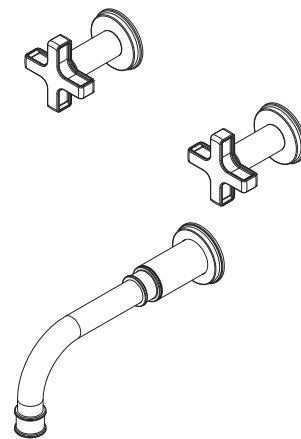

Wall-Mounted Tub Trim
3-3285

Features

- Solid brass construction
- 8.79" (22.3 cm) spout length
- 1/2" NPT spout inlet fitting
- Rough valve incorporates a brass valve body assembly
- Rough valve incorporates quarter-turn washerless ceramic disc valve cartridges
- Intended for use with Newport Brass rough valve as specified (Required Accessory)
- ADA Compliant

Codes / Standards Compliance

Meets or exceeds the following at date of manufacture:

- ASME A112.18.1/CSA B125.1-18
- IAMPO/cUPC
- IPC
- ADA & ICC/ANSI A117.1
- All applicable US Federal and State material regulation

Colors / Finishes

- 10B: Oil Rubbed Bronze
- 15: Polished Nickel
- 15S: Satin Nickel - PVD
- 26: Polished Chrome
- Other: Refer to the Newport Brass catalog for additional color/finish options.

Specified Model

Model	Description	Colors | Finishes
3-3285	Wall-Mounted Tub Trim	☐ 10B ☐ 15 ☐ 15S ☐ 26 ☐ Other

Required Accessory

Application	Wall Tub Rough Valve
Description	2-Cartridge Assembly
Inlet/Outlet Size	1/2"
Part Number	1-500U
Image	

Product Specification Add "Color / Finish" suffix to Model number, below.

The Wall-Mounted Tub Trim shall be made of solid brass construction. Wall-Mounted Tub Trim shall include cross handles and a 8.79" (22.3 cm) tub spout that incorporates a 1/2" NPT inlet fitting. Wall-Mounted Tub Trim shall be Newport Brass Model 3-3285/____ and Newport Brass rough valve shall be 1-500U.