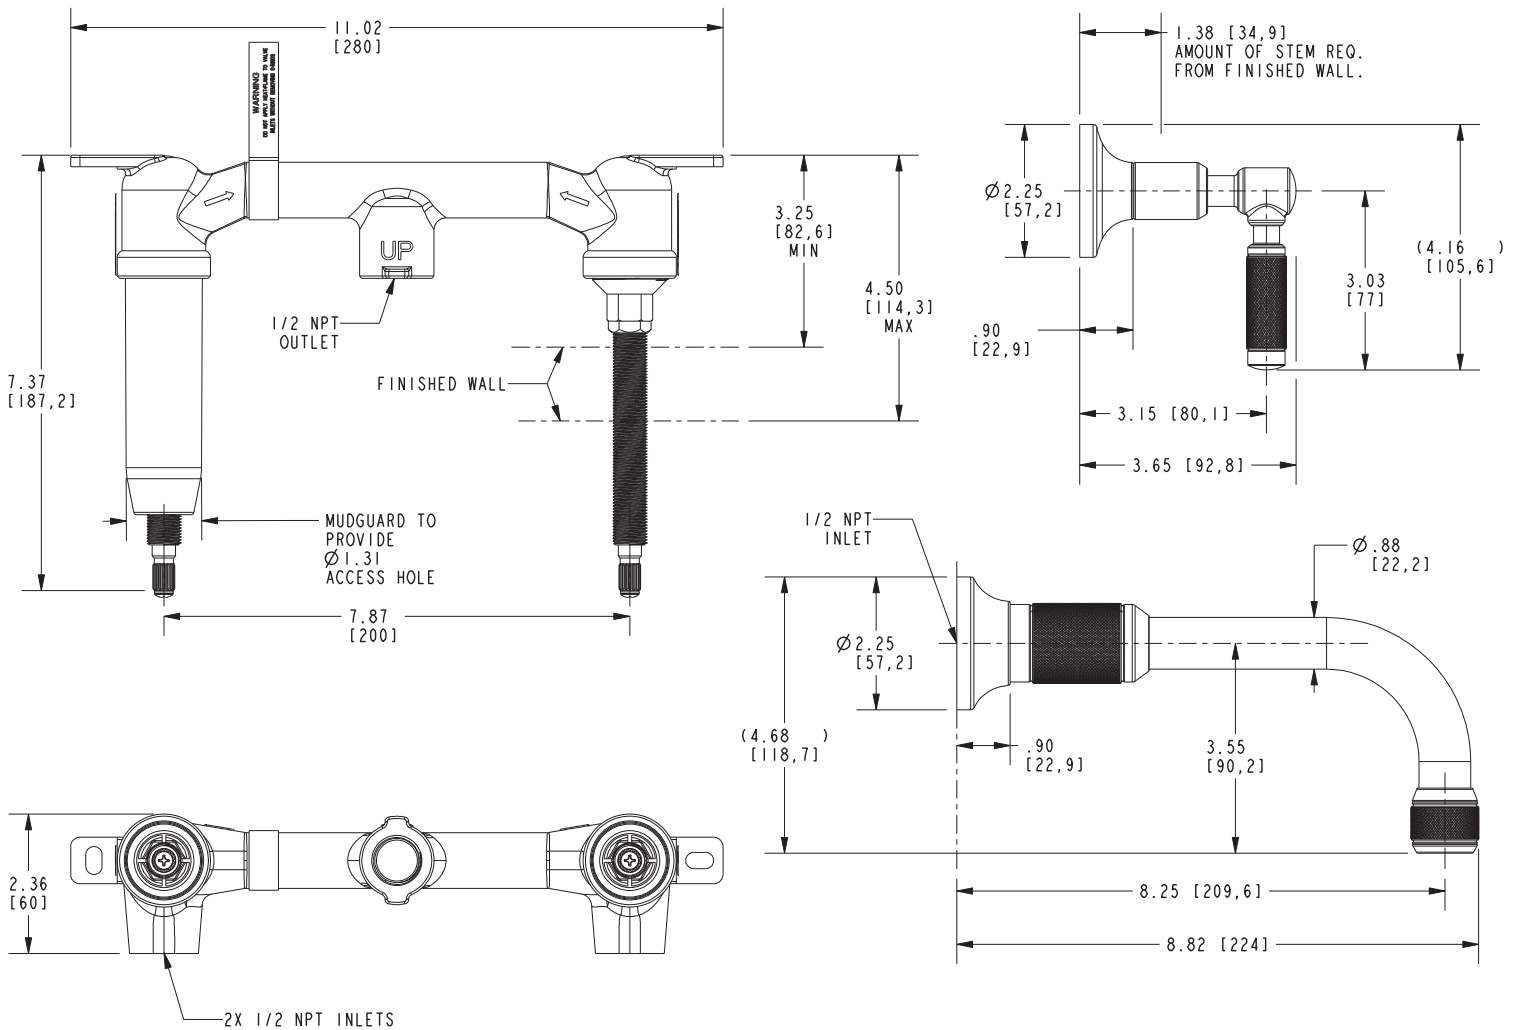

Features

- Solid brass construction
- 8.25" (21.0 cm) spout reach (wall-to-center)
- 1/2" NPT spout inlet fitting
- Rough valve incorporates a brass valve body assembly
- Rough valve incorporates quarter-turn washerless ceramic disc valve cartridges
- Intended for use with Newport Brass rough valve as specified (Required Accessory)
- ADA Compliant
- 1.2 GPM (4.5 LPM) Max

Required Accessory

System Element	Wall Lavatory Rough Valve
Description	2-Cartridge Assembly
Inlet/Outlet Size	1/2"
Part Number	1-532U
Image	

Product Specification Add "Color / Finish" suffix to Model number, below.

The Wall-Mounted Lavatory Faucet shall be made of solid brass construction. Wall-Mounted Lavatory Faucet shall incorporate lever handles and a 8.25" (21.0 cm) spout (wall-to-center) that incorporates a 1/2" NPT inlet fitting. Rough valve shall incorporate a brass valve body assembly and quarter-turn washerless ceramic disc valve cartridges. Wall-Mounted Lavatory Faucet shall be Newport Brass Model 3-3251/_____ and Newport Brass rough valve shall be 1-532U.

3-3251

Product Dimensions are provided for reference only. For specific product installation guidelines, please reference the Installation Instructions of the product being installed.

Clemens Wall-Mounted Tub Trim 3-3251