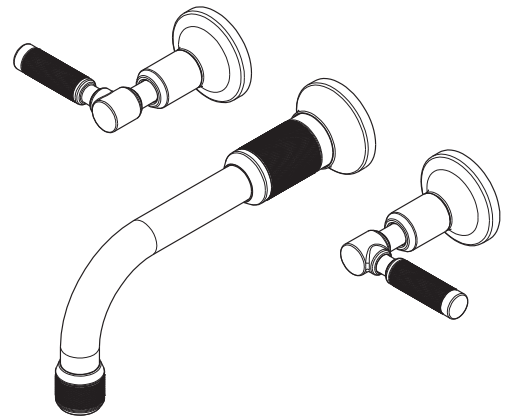

Features

- Solid brass construction
- 8.25" (21.0 cm) spout reach (wall-to-center)
- 1/2" NPT spout inlet fitting
- Rough valve incorporates a brass valve body assembly
- Rough valve incorporates quarter-turn washerless ceramic disc valve cartridges
- Intended for use with Newport Brass rough valve as specified (Required Accessory)
- ADA Compliant
- 1.2 GPM (4.5 LPM) Max

Codes / Standards Compliance

Meets or exceeds the following at date of manufacture:

- ASME A112.18.1/CSA B125.1-18
- IAMPO/cUPC
- NSF 61
- NSF 372
- IPC
- ADA & ICC/ANSI A117.1
- Energy Policy Act of 1992
- EPA WaterSense
- California Energy Commission
- All applicable US Federal and State material regulations

Colors / Finishes

- 10B: Oil Rubbed Bronze
- 15: Polished Nickel
- 15S: Satin Nickel - PVD
- 26: Polished Chrome
- Other: Refer to the Newport Brass catalog for additional color/finish options.

Wall-Mounted Lavatory Trim

3-3251

Specified Model

Model	Description	Colors | Finishes				
3-3251	Wall-Mounted Tub Trim	☐ 10B	☐ 15	☐ 15S	☐ 26	☐ Other

Required Accessory

System Element	Wall Lavatory Rough Valve
Description	2-Cartridge Assembly
Inlet/Outlet Size	1/2"
Part Number	1-532U
Image	

Product Specification Add "Color / Finish" suffix to Model number, below.

The Wall-Mounted Lavatory Faucet shall be made of solid brass construction. Wall-Mounted Lavatory Faucet shall incorporate lever handles and a 8.25" (21.0 cm) spout (wall-to-center) that incorporates a 1/2" NPT inlet fitting. Rough valve shall incorporate a brass valve body assembly and quarter-turn washerless ceramic disc valve cartridges. Wall-Mounted Lavatory Faucet shall be Newport Brass Model 3-3251/_____ and Newport Brass rough valve shall be 1-532U.