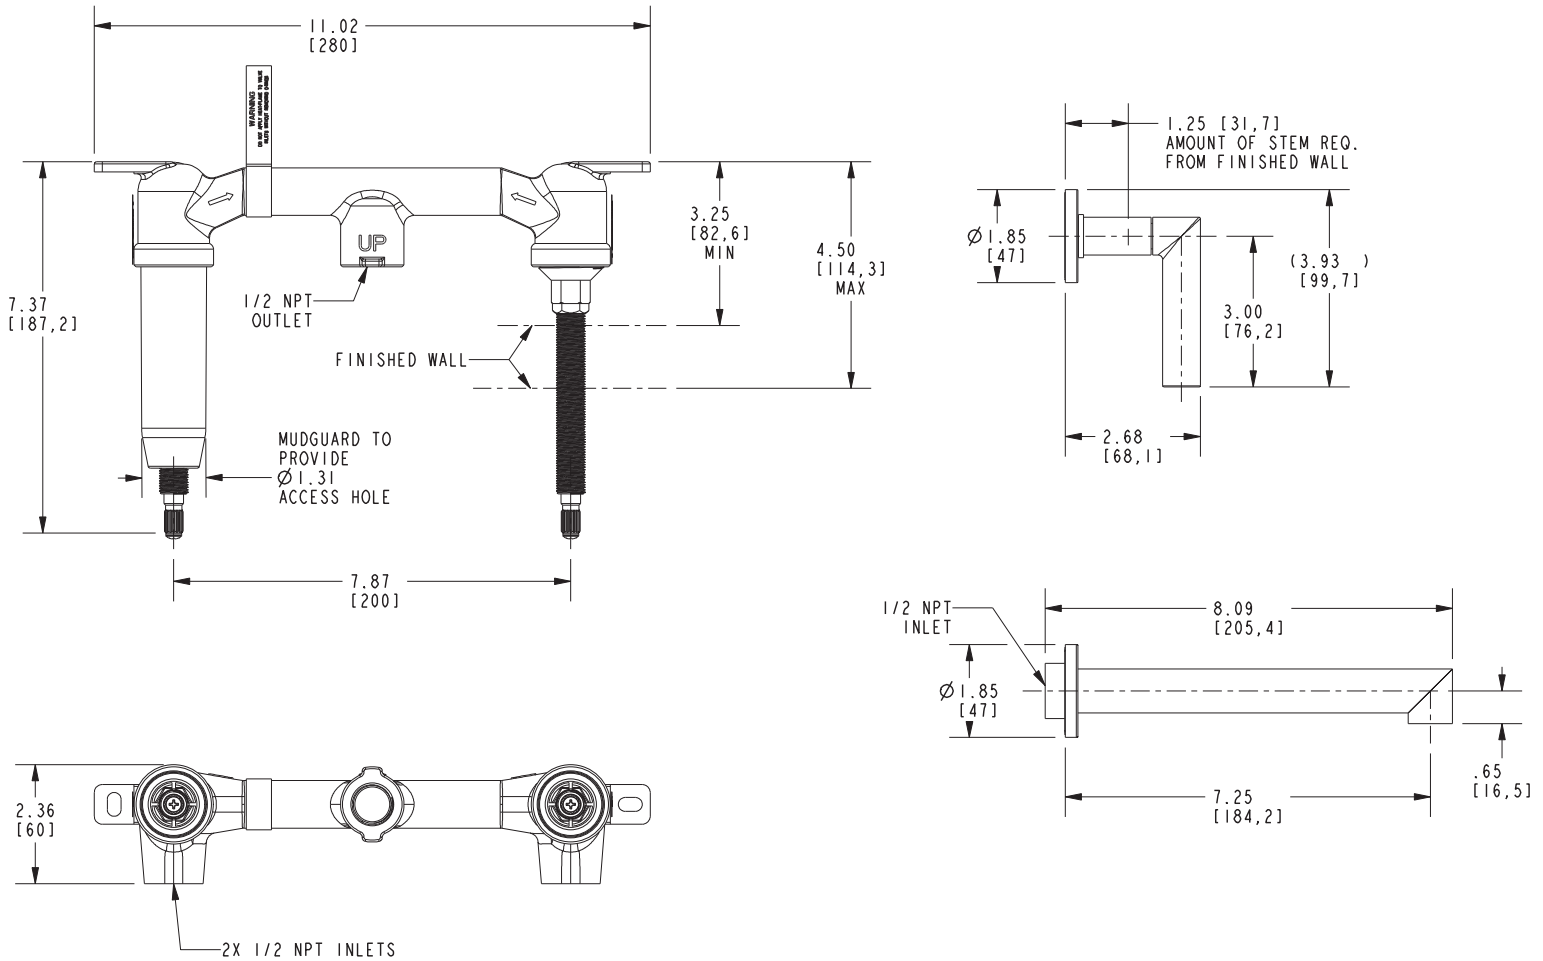

3-3121

Product dimensions are provided for reference only. For specific product installation guidelines, please reference the installation instructions of the product being installed.

Kirsi Wall-Mounted Lavatory Trim 3-3121

NEWPORT BRASS
Flawless Beauty. From Faucet to Finish.™