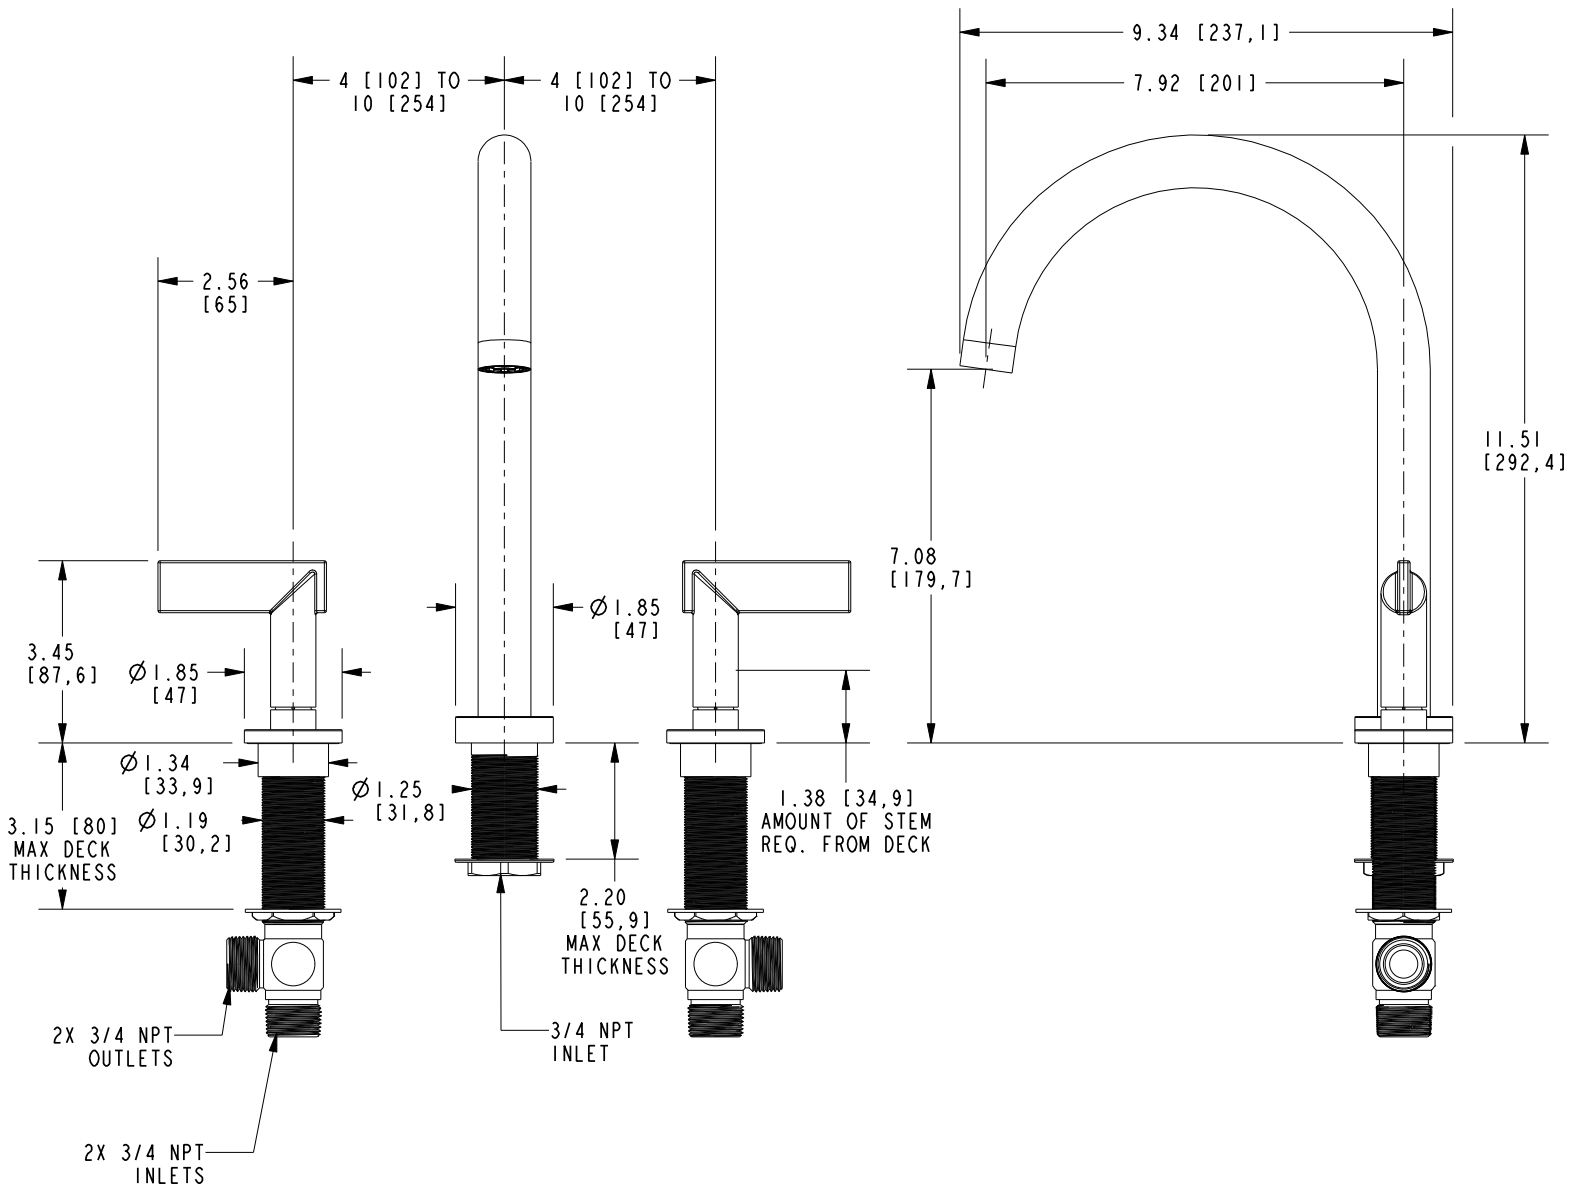

Features

Solid brass construction
 7.08" (18.0 cm) spout height at outlet
 7.92" (20.1 cm) spout reach (c-c)
 Intended for use with Newport Brass rough valve kit (Required Accessory) which i
 Brass valve bodies and quick-connect spout fitting
 Quarter-turn washerless ceramic disc 3/4" valve cartridges
 ADA Compliant

ROMAN TUB DECK TRIM

3-2486

Codes / Standards Compliance

Meets or exceeds the following at date of manufacture:

ASME A112.18.1/CSA B125.1
 IAMPO/cUPC
 IPC
 ADA & ICC/ANSI A117.1
 All applicable US Federal and State material regulations

ACCESSORY REQUIRED	
System Element	Deck Tub Valve
Description	2-Valve Assembly With Quick Connect Spout Adapter
Inlet/Outlet Size	3/4" / 3/4"
Part Number	1-697
Image	

3-2486

PRODUCT DIMENSIONS (Units are in inches)

Product Dimensions are provided for reference only. For specific product installation guidelines, please reference the Installation Instructions of the product being installed.

ROMAN TUB DECK TRIM

3-2486