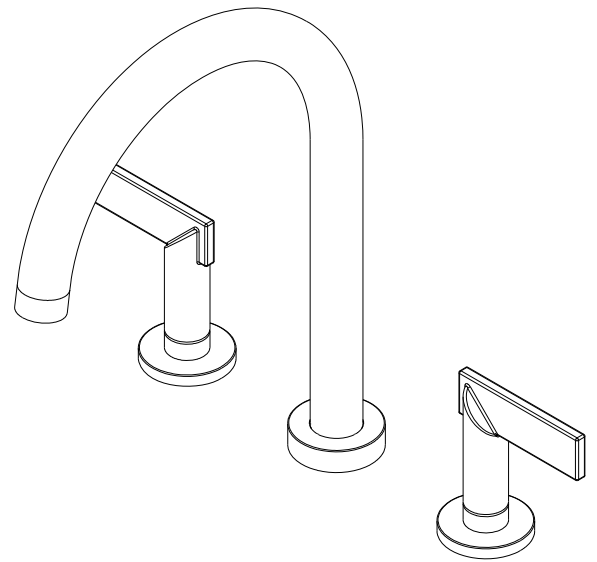

Features

Solid brass construction
 7.08" (18.0 cm) spout height at outlet
 7.92" (20.1 cm) spout reach (c-c)
 Intended for use with Newport Brass rough valve kit (Required Accessory) which i
 Brass valve bodies and quick-connect spout fitting
 Quarter-turn washerless ceramic disc 3/4" valve cartridges
 ADA Compliant

ROMAN TUB DECK TRIM

3-2486

Codes / Standards Compliance

Meets or exceeds the following at date of manufacture:

ASME A112.18.1/CSA B125.1
 IAMPO/cUPC
 IPC
 ADA & ICC/ANSI A117.1
 All applicable US Federal and State material regulations

ACCESSORY REQUIRED	
System Element	Deck Tub Valve
Description	2-Valve Assembly With Quick Connect Spout Adapter
Inlet/Outlet Size	3/4" / 3/4"
Part Number	1-697
Image	

3-2486

PRODUCT DIMENSIONS (Units are in inches)