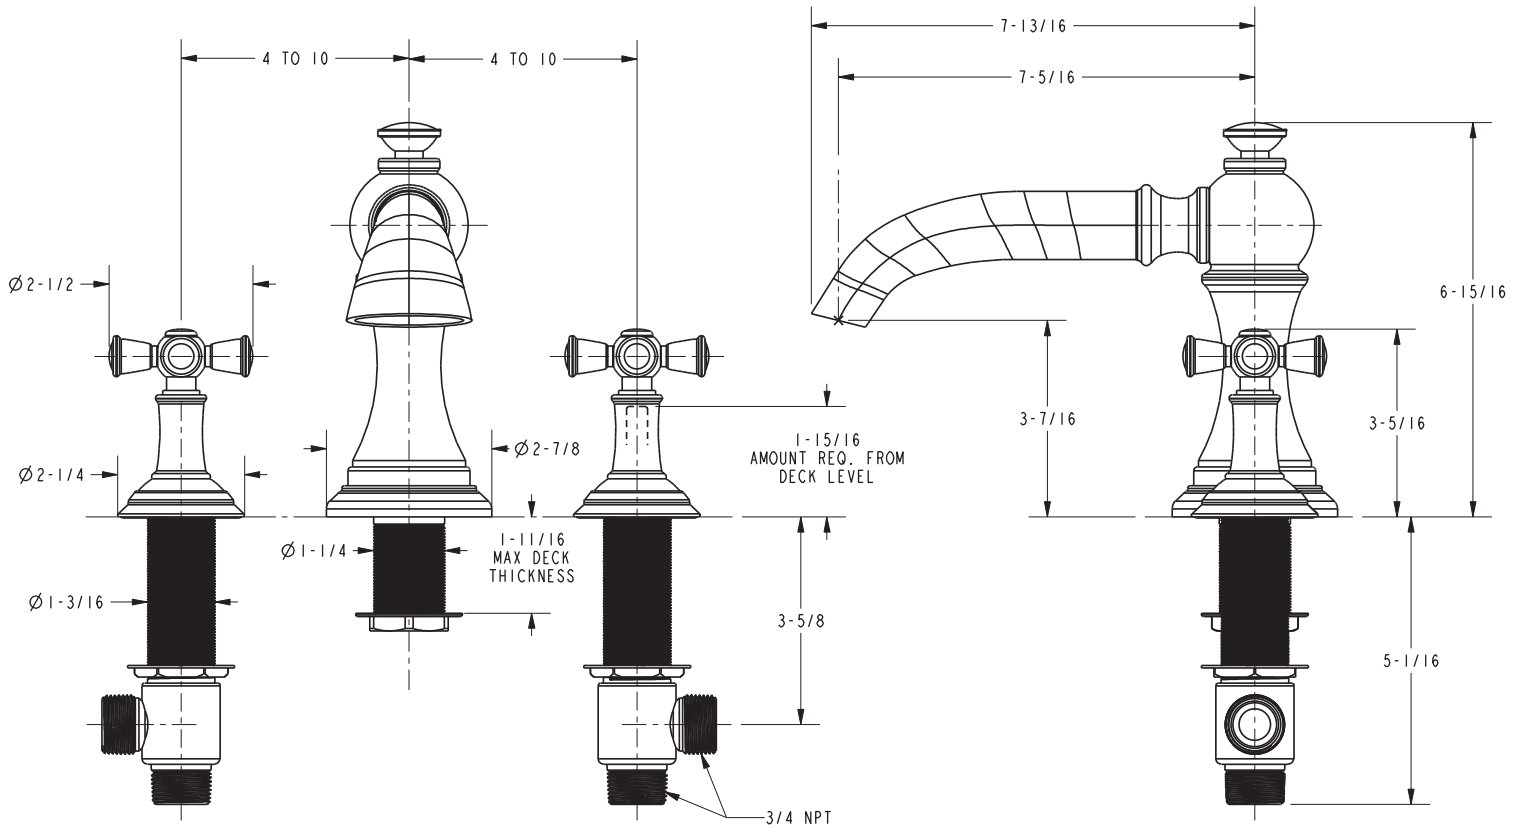

Roman Tub Deck Trim

3-2446

Features

- Solid brass construction
- ADA compliant traditional lever handles
- 4-3/4" (12.1 cm) spout height at outlet
- 9-1/4" (23.5 cm) spout reach (c-c)
- Intended for use with Newport Brass rough valve kit (Required Accessory) which incorporates the following:
 - Brass valve bodies and quick-connect spout fitting
 - Quarter-turn washerless ceramic disc 3/4" valve cartridges

Required Accessory:

Trim, above, and Rough Valve Kit, below, must both be specified.

Application	Roman Tub			Roman Tub with Handshower					
	Hot Valve	Cold Valve	Spout Quick-Connect Fitting	Hot Valve	Cold Valve	Spout Quick-Connect Fitting	Poly-Braided Hose	Handshower Diverter	H/S Flange Hardware
Inlet/Outlet Size	3/4"	3/4"	3/4"	3/4"	3/4"	3/4"	1/2"	1/2" / 3/4"	-
Part Number	<input type="checkbox"/> 1-502			<input type="checkbox"/> 1-503					
Image									

Product Specification: Add "Color / Finish" suffix to Model number, below.

The Roman Tub Deck Trim shall be made of solid brass construction. Roman Tub Deck Trim shall incorporate ADA compliant traditional cross handles. Product shall incorporate a 4-3/4" (12.1 cm) spout height at outlet and a 9-1/4" (23.5 cm) spout reach (c-c). Rough valve kit shall incorporate brass valve bodies with quarter-turn washerless ceramic disc 3/4" valve cartridges and a quick-connect spout fitting. Roman Tub Deck Trim shall be Newport Brass Model 3-2446/____ and Newport Brass rough valve kit shall be 1-502.

3-2446

PRODUCT DIMENSIONS *(Units are in inches)*

Sutton Roman Tub Deck Trim 3-2446