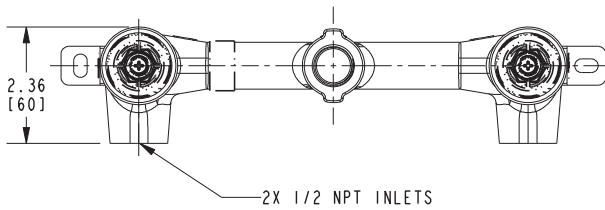

VICTORIA

Wall-Mounted Lavatory Trim

3-1771

Features

- Solid brass construction
- 7.70" (19.6 cm) spout reach (wall-to-center)
- 1/2" NPT spout inlet fitting
- Rough valve incorporates a brass valve body assembly
- Rough valve incorporates quarter-turn washerless ceramic disc valve cartridges
- Intended for use with Newport Brass rough valve as specified (Required Accessory)
- ADA Compliant
- 1.2 GPM (4.5 LPM) Max

Required Accessory

Application	Wall Lavatory Rough Valve
Description	2-Cartridge Assembly
Inlet/Outlet Size	1/2"
Part Number	1-532U
Image	

Product Specification Add "Color / Finish" suffix to Model number, below.

The Wall-Mounted Lavatory Faucet shall be made of solid brass construction. Wall-Mounted Lavatory Faucet shall incorporate lever handles and a 7.70" (19.6 cm) spout (wall-to-center) that incorporates a 1/2" NPT inlet fitting. Rough valve shall incorporate a brass valve body assembly and quarter-turn washerless ceramic disc valve cartridges. Wall-Mounted Lavatory Faucet shall be Newport Brass Model 3-1771/_____ and Newport Brass rough valve shall be 1-532U.

3-1771

Product dimensions are provided for reference only. For specific product installation guidelines, please reference the installation instructions of the product being installed.

Victoria Wall-Mounted Lavatory Trim 3-1771