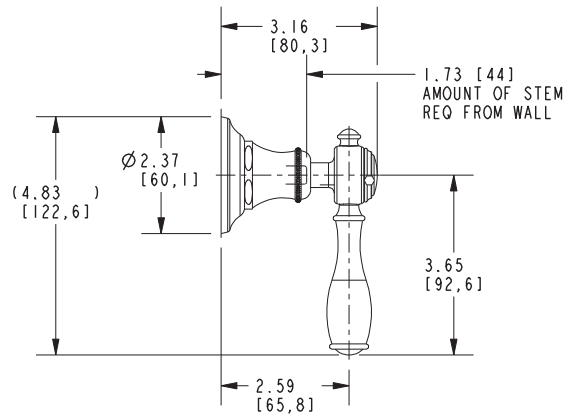

VICTORIA

Wall-Mounted Lavatory Trim

3-1771

Features

- Solid brass construction
- 7.70" (19.6 cm) spout reach (wall-to-center)
- 1/2" NPT spout inlet fitting
- Rough valve incorporates a brass valve body assembly
- Rough valve incorporates quarter-turn washerless ceramic disc valve cartridges
- Intended for use with Newport Brass rough valve as specified (Required Accessory)
- ADA Compliant
- 1.2 GPM (4.5 LPM) Max

Required Accessory

Application	Wall Lavatory Rough Valve
Description	2-Cartridge Assembly
Inlet/Outlet Size	1/2"
Part Number	1-532U
Image	

Product Specification Add "Color / Finish" suffix to Model number, below.

The Wall-Mounted Lavatory Faucet shall be made of solid brass construction. Wall-Mounted Lavatory Faucet shall incorporate lever handles and a 7.70" (19.6 cm) spout (wall-to-center) that incorporates a 1/2" NPT inlet fitting. Rough valve shall incorporate a brass valve body assembly and quarter-turn washerless ceramic disc valve cartridges. Wall-Mounted Lavatory Faucet shall be Newport Brass Model 3-1771/_____ and Newport Brass rough valve shall be 1-532U.

3-1771

Product dimensions are provided for reference only. For specific product installation guidelines, please reference the installation instructions of the product being installed.

Victoria Wall-Mounted Lavatory Trim 3-1771