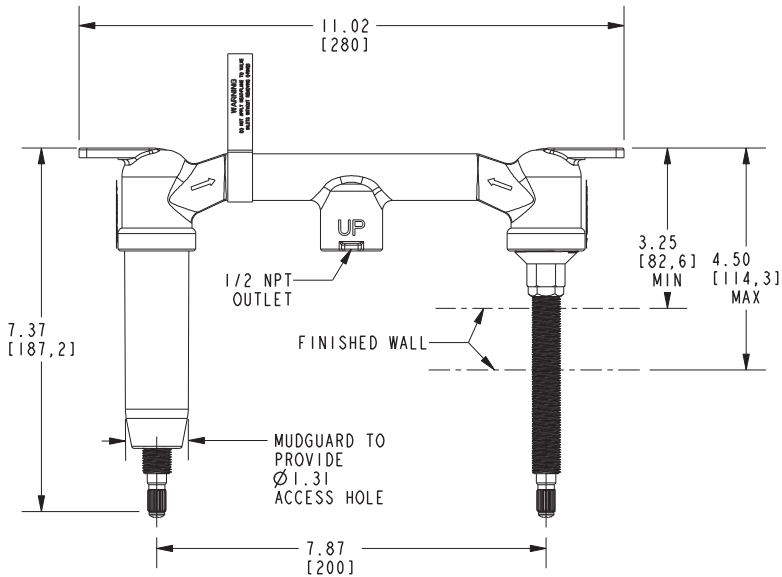

VICTORIA

Wall-Mounted Lavatory Trim

3-1771

Features

- Solid brass construction
- 7.70" (19.6 cm) spout reach (wall-to-center)
- 1/2" NPT spout inlet fitting
- Rough valve incorporates a brass valve body assembly
- Rough valve incorporates quarter-turn washerless ceramic disc valve cartridges
- Intended for use with Newport Brass rough valve as specified (Required Accessory)
- ADA Compliant
- 1.2 GPM (4.5 LPM) Max

Required Accessory

Application	Wall Lavatory Rough Valve
Description	2-Cartridge Assembly
Inlet/Outlet Size	1/2"
Part Number	1-532U
Image	

Product Specification Add "Color / Finish" suffix to Model number, below.

The Wall-Mounted Lavatory Faucet shall be made of solid brass construction. Wall-Mounted Lavatory Faucet shall incorporate lever handles and a 7.70" (19.6 cm) spout (wall-to-center) that incorporates a 1/2" NPT inlet fitting. Rough valve shall incorporate a brass valve body assembly and quarter-turn washerless ceramic disc valve cartridges. Wall-Mounted Lavatory Faucet shall be Newport Brass Model 3-1771/_____ and Newport Brass rough valve shall be 1-532U.

3-1771

Product dimensions are provided for reference only. For specific product installation guidelines, please reference the installation instructions of the product being installed.

Victoria Wall-Mounted Lavatory Trim 3-1771