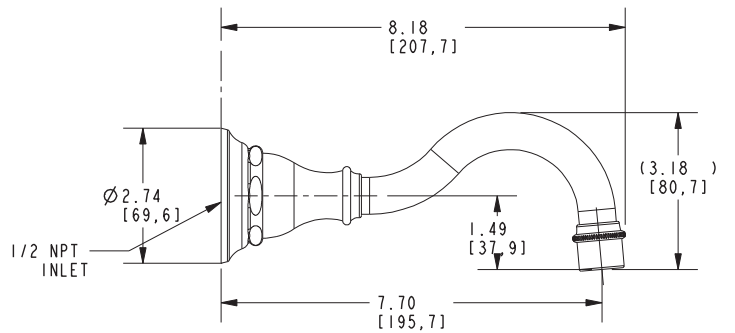

VICTORIA

Wall-Mounted Lavatory Trim

3-1771

Features

- Solid brass construction
- 7.70" (19.6 cm) spout reach (wall-to-center)
- 1/2" NPT spout inlet fitting
- Rough valve incorporates a brass valve body assembly
- Rough valve incorporates quarter-turn washerless ceramic disc valve cartridges
- Intended for use with Newport Brass rough valve as specified (Required Accessory)
- ADA Compliant
- 1.2 GPM (4.5 LPM) Max

Required Accessory

Application	Wall Lavatory Rough Valve
Description	2-Cartridge Assembly
Inlet/Outlet Size	1/2"
Part Number	1-532U
Image	

Product Specification Add "Color / Finish" suffix to Model number, below.

The Wall-Mounted Lavatory Faucet shall be made of solid brass construction. Wall-Mounted Lavatory Faucet shall incorporate lever handles and a 7.70" (19.6 cm) spout (wall-to-center) that incorporates a 1/2" NPT inlet fitting. Rough valve shall incorporate a brass valve body assembly and quarter-turn washerless ceramic disc valve cartridges. Wall-Mounted Lavatory Faucet shall be Newport Brass Model 3-1771/_____ and Newport Brass rough valve shall be 1-532U.

3-1771

Product dimensions are provided for reference only. For specific product installation guidelines, please reference the installation instructions of the product being installed.

Victoria Wall-Mounted Lavatory Trim 3-1771