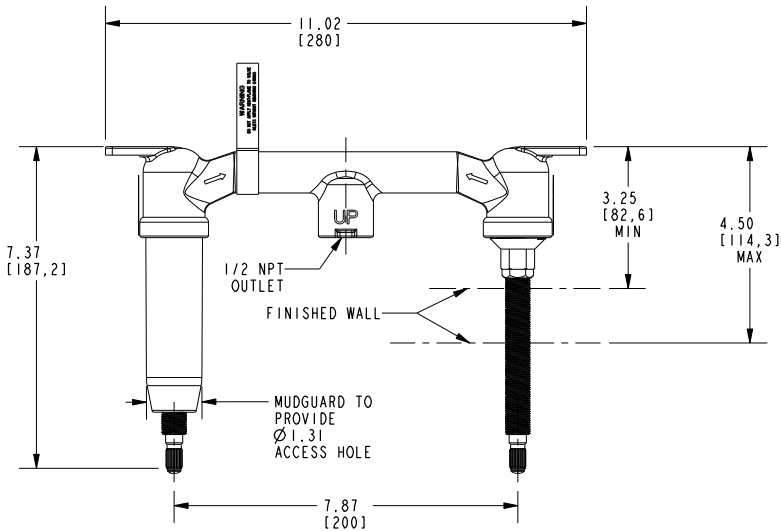

VICTORIA

Wall-Mounted Lavatory Trim

3-1761

Features

- Solid brass construction
- 7.70" (19.6 cm) spout reach (wall-to-center)
- 1/2" NPT spout inlet fitting
- Rough valve incorporates a brass valve body assembly
- Rough valve incorporates quarter-turn washerless ceramic disc valve cartridges
- Intended for use with Newport Brass rough valve as specified (Required Accessory)
- ADA Compliant
- 1.2 GPM (4.5 LPM) Max

Required Accessory

Application	Wall Lavatory Rough Valve
Description	2-Cartridge Assembly
Inlet/Outlet Size	1/2"
Part Number	1-532U
Image	

Product Specification Add "Color / Finish" suffix to Model number, below.

The Wall-Mounted Lavatory Faucet shall be made of solid brass construction. Wall-Mounted Lavatory Faucet shall incorporate cross handles and a 7.70" (19.6 cm) spout (wall-to-center) that incorporates a 1/2" NPT inlet fitting. Rough valve shall incorporate a brass valve body assembly and quarter-turn washerless ceramic disc valve cartridges. Wall-Mounted Lavatory Faucet shall be Newport Brass Model 3-1761/_____ and Newport Brass rough valve shall be 1-532U.

3-1761

Product dimensions are provided for reference only. For specific product installation guidelines, please reference the installation instructions of the product being installed.

Victoria Wall-Mounted Lavatory Trim 3-1761