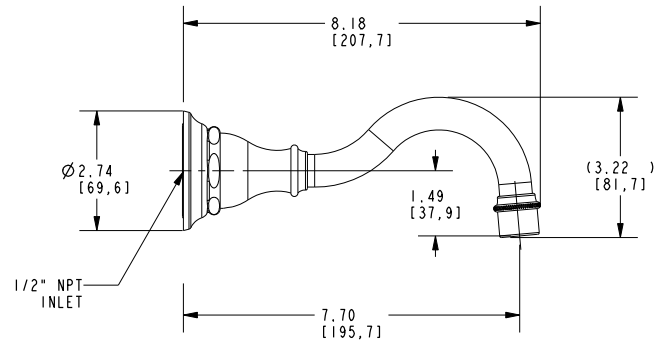

VICTORIA

Wall-Mounted Lavatory Trim

3-1761

Features

- Solid brass construction
- 7.70" (19.6 cm) spout reach (wall-to-center)
- 1/2" NPT spout inlet fitting
- Rough valve incorporates a brass valve body assembly
- Rough valve incorporates quarter-turn washerless ceramic disc valve cartridges
- Intended for use with Newport Brass rough valve as specified (Required Accessory)
- ADA Compliant
- 1.2 GPM (4.5 LPM) Max

Required Accessory

Application	Wall Lavatory Rough Valve
Description	2-Cartridge Assembly
Inlet/Outlet Size	1/2"
Part Number	1-532U
Image	

Product Specification Add "Color / Finish" suffix to Model number, below.

The Wall-Mounted Lavatory Faucet shall be made of solid brass construction. Wall-Mounted Lavatory Faucet shall incorporate cross handles and a 7.70" (19.6 cm) spout (wall-to-center) that incorporates a 1/2" NPT inlet fitting. Rough valve shall incorporate a brass valve body assembly and quarter-turn washerless ceramic disc valve cartridges. Wall-Mounted Lavatory Faucet shall be Newport Brass Model 3-1761/_____ and Newport Brass rough valve shall be 1-532U.

3-1761

Product dimensions are provided for reference only. For specific product installation guidelines, please reference the installation instructions of the product being installed.

Victoria Wall-Mounted Lavatory Trim 3-1761