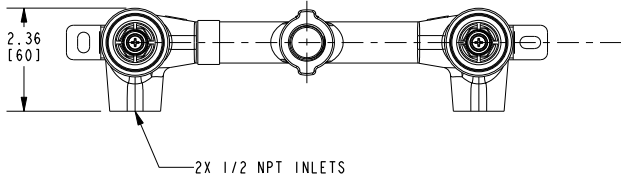

VICTORIA

Wall-Mounted Lavatory Trim

3-1761

Features

- Solid brass construction
- 7.70" (19.6 cm) spout reach (wall-to-center)
- 1/2" NPT spout inlet fitting
- Rough valve incorporates a brass valve body assembly
- Rough valve incorporates quarter-turn washerless ceramic disc valve cartridges
- Intended for use with Newport Brass rough valve as specified (Required Accessory)
- ADA Compliant
- 1.2 GPM (4.5 LPM) Max

Required Accessory

Application	Wall Lavatory Rough Valve
Description	2-Cartridge Assembly
Inlet/Outlet Size	1/2"
Part Number	1-532U
Image	

Product Specification Add "Color / Finish" suffix to Model number, below.

The Wall-Mounted Lavatory Faucet shall be made of solid brass construction. Wall-Mounted Lavatory Faucet shall incorporate cross handles and a 7.70" (19.6 cm) spout (wall-to-center) that incorporates a 1/2" NPT inlet fitting. Rough valve shall incorporate a brass valve body assembly and quarter-turn washerless ceramic disc valve cartridges. Wall-Mounted Lavatory Faucet shall be Newport Brass Model 3-1761/_____ and Newport Brass rough valve shall be 1-532U.

3-1761

Product dimensions are provided for reference only. For specific product installation guidelines, please reference the installation instructions of the product being installed.

Victoria Wall-Mounted Lavatory Trim 3-1761