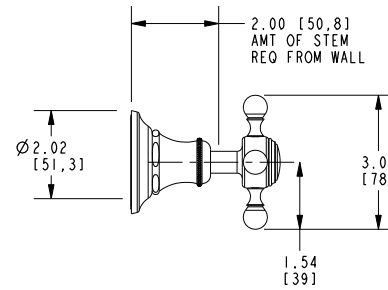

VICTORIA

Wall-Mounted Lavatory Trim

3-1761

Features

- Solid brass construction
- 7.70" (19.6 cm) spout reach (wall-to-center)
- 1/2" NPT spout inlet fitting
- Rough valve incorporates a brass valve body assembly
- Rough valve incorporates quarter-turn washerless ceramic disc valve cartridges
- Intended for use with Newport Brass rough valve as specified (Required Accessory)
- ADA Compliant
- 1.2 GPM (4.5 LPM) Max

Required Accessory

Application	Wall Lavatory Rough Valve
Description	2-Cartridge Assembly
Inlet/Outlet Size	1/2"
Part Number	1-532U
Image	

Product Specification Add "Color / Finish" suffix to Model number, below.

The Wall-Mounted Lavatory Faucet shall be made of solid brass construction. Wall-Mounted Lavatory Faucet shall incorporate cross handles and a 7.70" (19.6 cm) spout (wall-to-center) that incorporates a 1/2" NPT inlet fitting. Rough valve shall incorporate a brass valve body assembly and quarter-turn washerless ceramic disc valve cartridges. Wall-Mounted Lavatory Faucet shall be Newport Brass Model 3-1761/_____ and Newport Brass rough valve shall be 1-532U.

3-1761

Product dimensions are provided for reference only. For specific product installation guidelines, please reference the installation instructions of the product being installed.

Victoria Wall-Mounted Lavatory Trim 3-1761