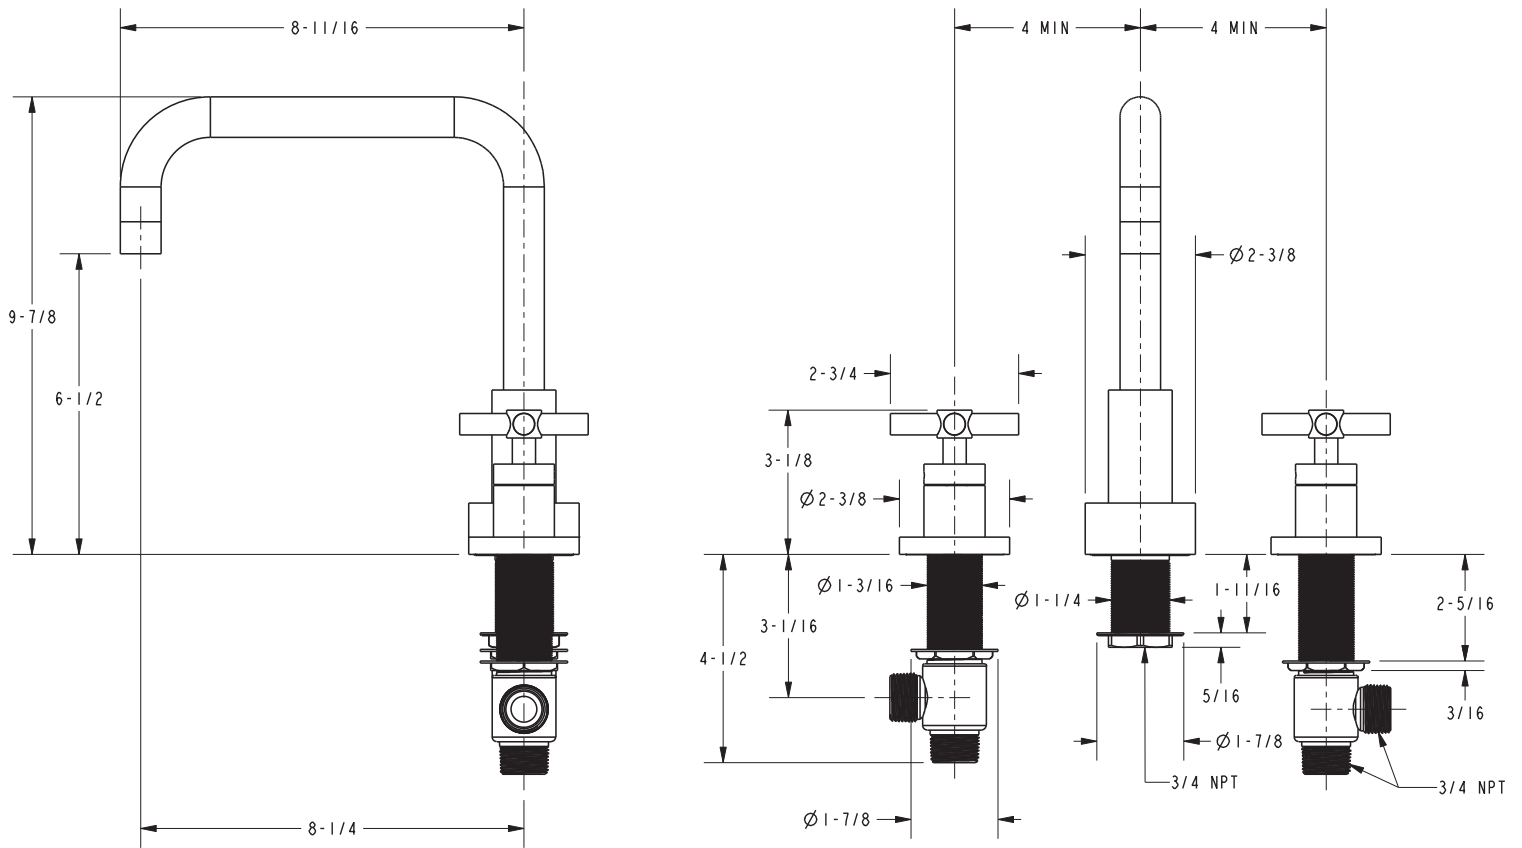

3-1406

PRODUCT DIMENSIONS *(Units are in inches)*

East Square Roman Tub Deck Trim 3-1406