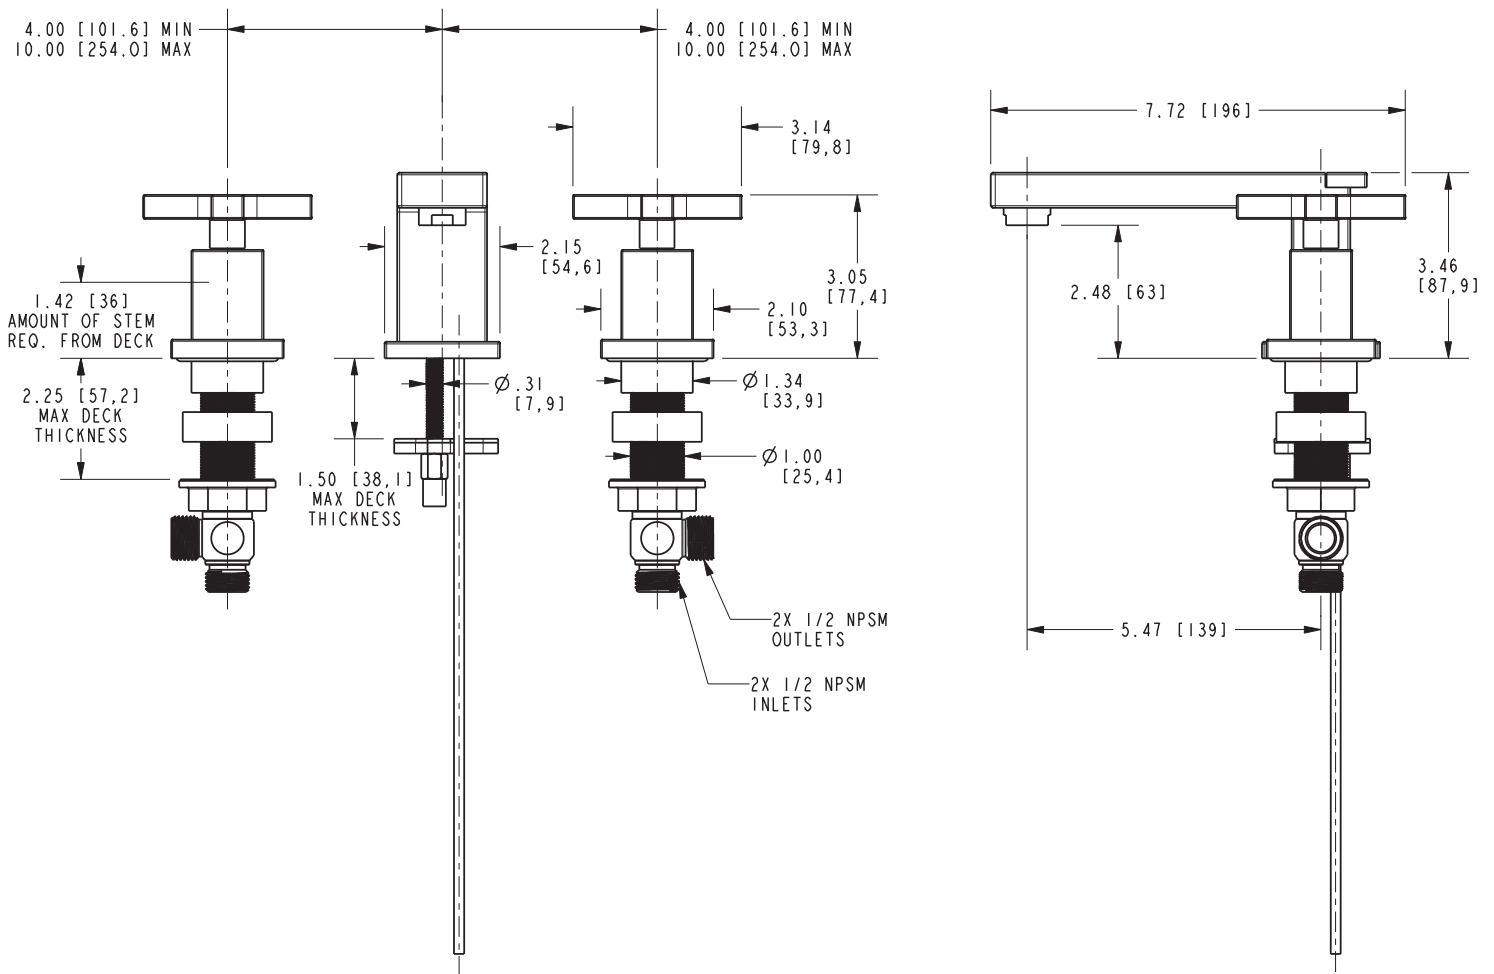

Features

- Solid brass construction
- Brass valve bodies
- Quarter-turn washerless ceramic disc valve cartridges
- Spout assembly with integral supply hoses
- Pop-up drain with tailpiece
- 2.48" (6.3 cm) spout height at outlet
- 5.47" (13.9 cm) spout reach (c-c)
- For 8" (20.3 cm) centers - Maximum 20" (50.8 cm)
- ADA Compliant
- 1.2 GPM (4.5 LPM) Max

Product Specification Add "Color / Finish" suffix to Model number, below.

The two-handle Widespread Lavatory Faucet shall be made of solid brass construction. Faucet shall incorporate a spout assembly with integral supply hoses and feature brass valve bodies with quarter-turn washerless ceramic disc valve cartridges. Faucet shall have a 1.2 gallon (4.5 liter) per minute maximum flow rate. Product shall be for 8" (20.3 cm) centers - Maximum 20" (50.8 cm). Product shall incorporate a 2.48" (6.3 cm) spout height at outlet and a 5.47" (13.9 cm) spout reach (c-c). Faucet shall include a pop-up drain with tailpiece and incorporate ADA compliant traditional cross handles. Widespread Lavatory Faucet shall be Newport Brass Model 2990/____.

2990

PRODUCT DIMENSIONS *(Units are in inches)*

Product Dimensions are provided for reference only. For specific product installation guidelines, please reference the Installation Instructions of the product being installed.