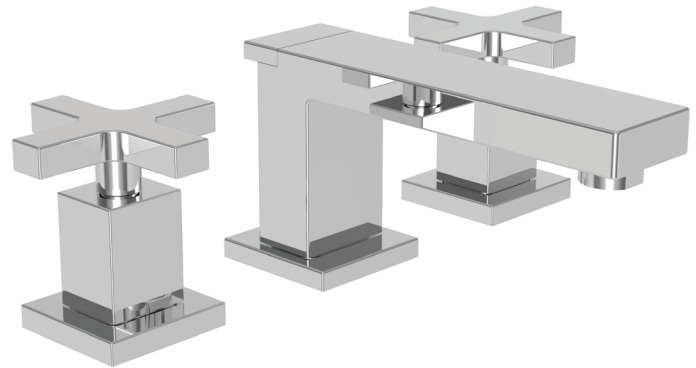

Features

- Solid brass construction
- Brass valve bodies
- Quarter-turn washerless ceramic disc valve cartridges
- Spout assembly with integral supply hoses
- Pop-up drain with tailpiece
- 2.48" (6.3 cm) spout height at outlet
- 5.47" (13.9 cm) spout reach (c-c)
- For 8" (20.3 cm) centers - Maximum 20" (50.8 cm)
- ADA Compliant
- 1.2 GPM (4.5 LPM) Max

Widespread Lavatory Faucet
2990

Codes / Standards Compliance

Meets or exceeds the following at date of manufacture:

- ASME A112.18.1/CSA B125.1-18
- IAMPO/cUPC
- NSF/ANSI 61, SECTION 9
- NSF/ANSI 372
- IPC
- ADA & ICC/ANSI A117.1
- Energy Policy Act of 1992
- EPA WaterSense
- California Energy Commission
- All applicable US Federal and State material regulations

Product Specification Add "Color / Finish" suffix to Model number, below.

The two-handle Widespread Lavatory Faucet shall be made of solid brass construction. Faucet shall incorporate a spout assembly with integral supply hoses and feature brass valve bodies with quarter-turn washerless ceramic disc valve cartridges. Faucet shall have a 1.2 gallon (4.5 liter) per minute maximum flow rate. Product shall be for 8" (20.3 cm) centers - Maximum 20" (50.8 cm). Product shall incorporate a 2.48" (6.3 cm) spout height at outlet and a 5.47" (13.9 cm) spout reach (c-c). Faucet shall include a pop-up drain with tailpiece and incorporate ADA compliant traditional cross handles. Widespread Lavatory Faucet shall be Newport Brass Model 2990/____.