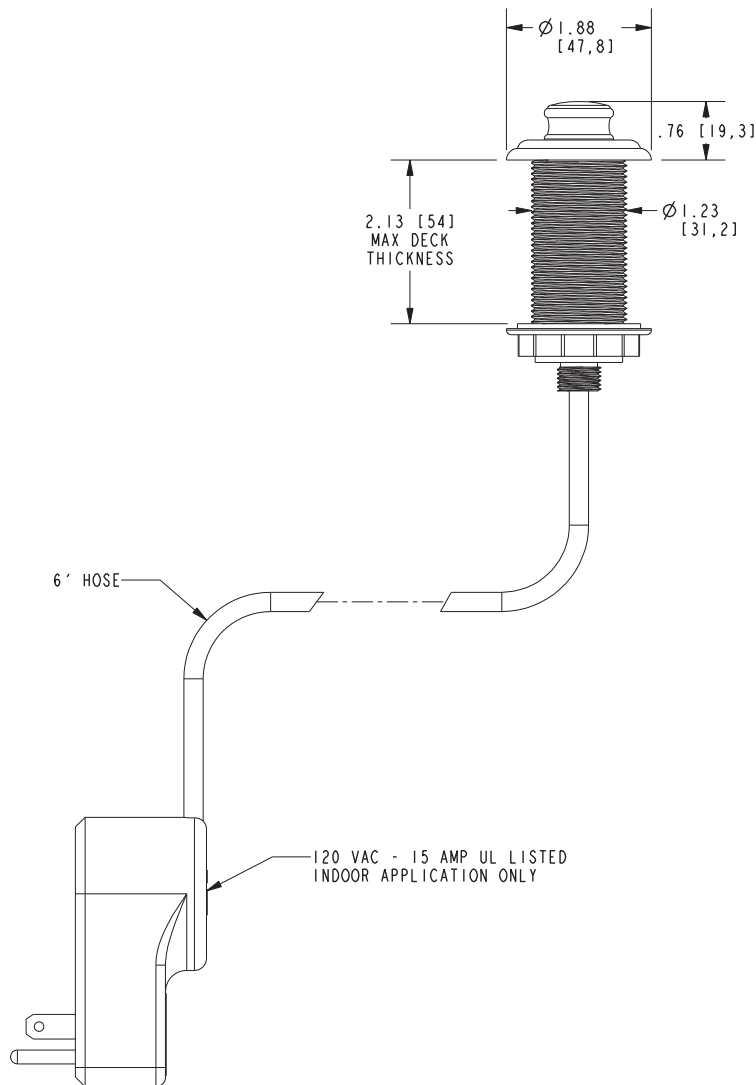

**Air Activated Disposer Switch Kit**

**2470-5811**

**Also 20-157**

**Codes / Standards Compliance**

Meets or exceeds the following at date of manufacture:

- All applicable US Federal and State material regulations

2470-5811

**Specified Model**

Model	Description	Colors   Finishes				
2470-5811	Air Activated Disposer Switch Kit	<input type="checkbox"/> 10B	<input type="checkbox"/> 15	<input type="checkbox"/> 15S	<input type="checkbox"/> 26	<input type="checkbox"/> Other
20-157	Air Activated Disposer Switch Trim	<input type="checkbox"/> 10B	<input type="checkbox"/> 15	<input type="checkbox"/> 15S	<input type="checkbox"/> 26	<input type="checkbox"/> Other

\* Note: Requires 1-1/4” [3.2 cm] to 1-11/16” [4.3 cm] through hole.

**Product Specification** Add “Color / Finish” suffix to Model number, below.

Air Activated Disposer Switch trim shall be made of solid brass construction. Air Activated Disposer Switch shall include 6’ of supply air hose. Air Activated Disposer Switch shall include U/L listed 120VAC -15 amp indoor use only outlet adapter. Air Activated Disposer Switch shall be Newport Brass Model 2470-5811/\_\_\_\_. Air Activated Disposer Switch Trim shall be Newport Brass Model 20-157/\_\_\_\_.

# 2470-5811

Product Dimensions are provided for reference only. For specific product installation guidelines, please reference the Installation Instructions of the product being installed.