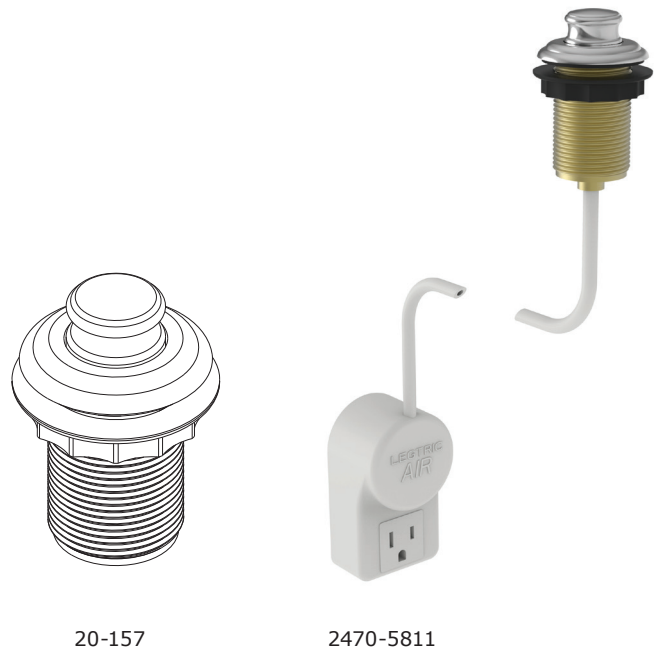

Features

- Solid brass construction
- Soft touch air activated
- 6’ supply air hose
- U/L listed 120VAC -15 amp indoor use only outlet
- .76” (1.9 cm) trim height
- 1.88” (4.8 cm) trim diameter
- Complements Chesterfield Series

Air Activated Disposer Switch Kit

2470-5811

Also 20-157

Codes / Standards Compliance

Meets or exceeds the following at date of manufacture:

- All applicable US Federal and State material regulations

Colors / Finishes

- 10B: Oil Rubbed Bronze
- 15: Polished Nickel
- 15S: Satin Nickel - PVD
- 26: Polished Chrome
- Other: Refer to the Newport Brass catalog for additional color/finish options.

20-157

2470-5811

Specified Model

Model	Description	Colors | Finishes				
2470-5811	Air Activated Disposer Switch Kit	☐ 10B	☐ 15	☐ 15S	☐ 26	☐ Other
20-157	Air Activated Disposer Switch Trim	☐ 10B	☐ 15	☐ 15S	☐ 26	☐ Other

* Note: Requires 1-1/4” [3.2 cm] to 1-11/16” [4.3 cm] through hole.

Product Specification Add “Color / Finish” suffix to Model number, below.

Air Activated Disposer Switch trim shall be made of solid brass construction. Air Activated Disposer Switch shall include 6’ of supply air hose. Air Activated Disposer Switch shall include U/L listed 120VAC -15 amp indoor use only outlet adapter. Air Activated Disposer Switch shall be Newport Brass Model 2470-5811/____. Air Activated Disposer Switch Trim shall be Newport Brass Model 20-157/____.