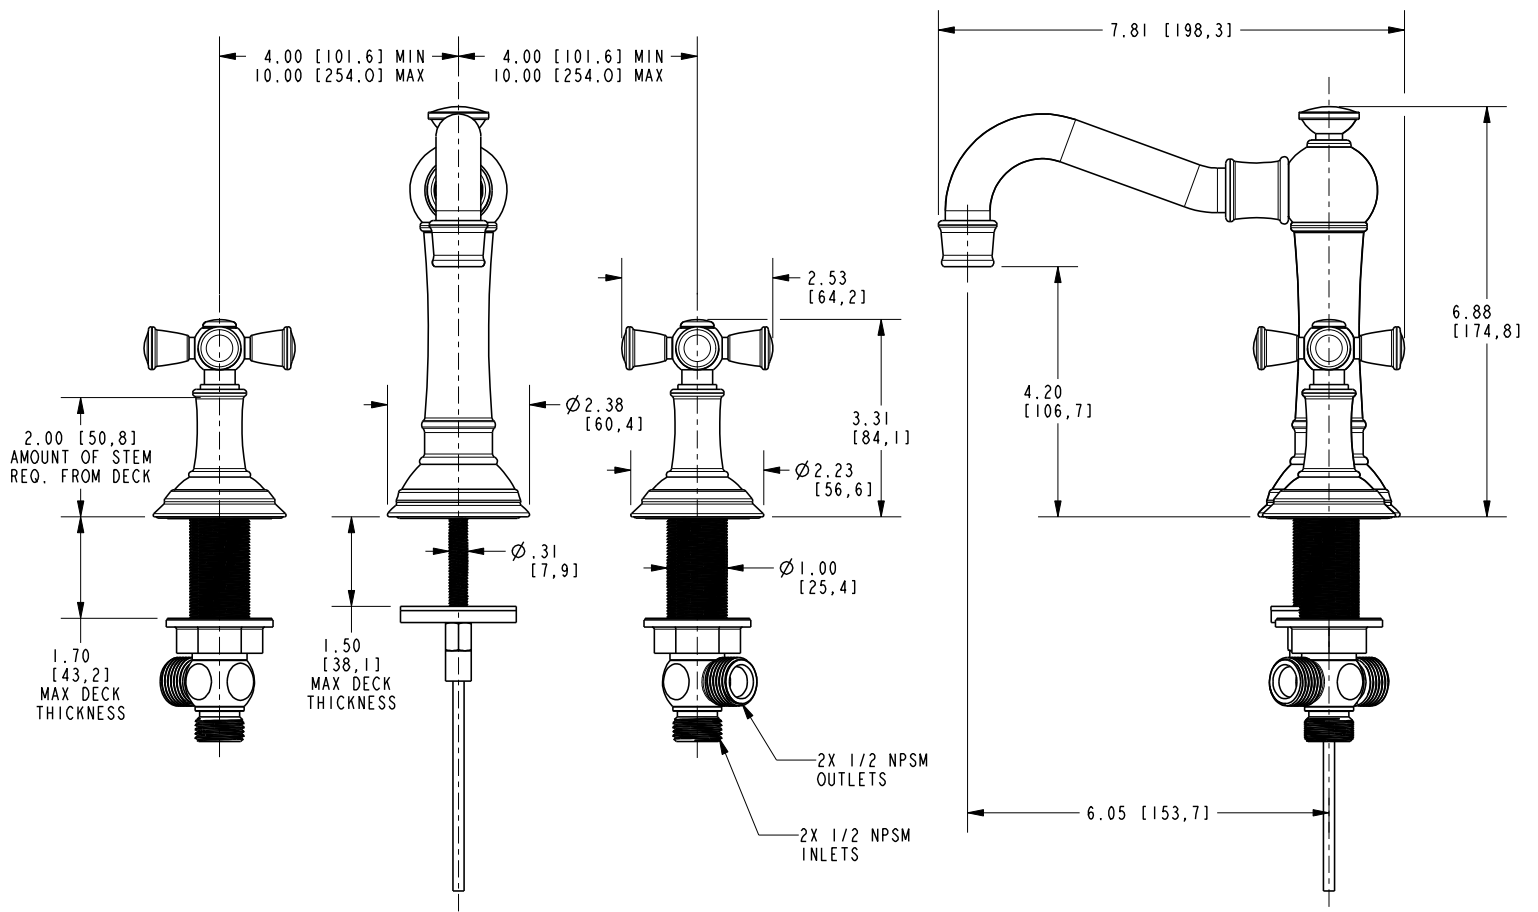

**Features**

- Solid brass construction
- Brass valve bodies
- Quarter-turn washerless ceramic disc valve cartridges
- Spout assembly with integral supply hoses
- Pop-up drain with tailpiece
- 4.20" (10.7 cm) spout height at outlet
- 6.05" (15.4 cm) spout reach (c-c)
- For 8" (20.3 cm) centers - Maximum 20" (50.8 cm)
- ADA Compliant
- 1.2 GPM (4.5 LPM) Max

**Product Specification** Add "Color / Finish" suffix to Model number, below.

The two-handle Widespread Lavatory Faucet shall be made of solid brass construction. Faucet shall incorporate a spout assembly with integral supply hoses and feature brass valve bodies with quarter-turn washerless ceramic disc valve cartridges. Faucet shall have a 1.2 gallon (4.5 liter) per minute maximum flow rate. Product shall be for 8" (20.3 cm) centers - Maximum 20" (50.8 cm). Product shall incorporate a 4.20" (10.7 cm) spout height at outlet and a 6.05" (15.4 cm) spout reach (c-c). Faucet shall include a pop-up drain with tailpiece and incorporate ADA compliant traditional cross handles. Widespread Lavatory Faucet shall be Newport Brass Model 2460/\_\_\_\_ .

## PRODUCT DIMENSIONS *(Units are in inches)*

Product Dimensions are provided for reference only. For specific product installation guidelines, please reference the Installation Instructions of the product being installed.