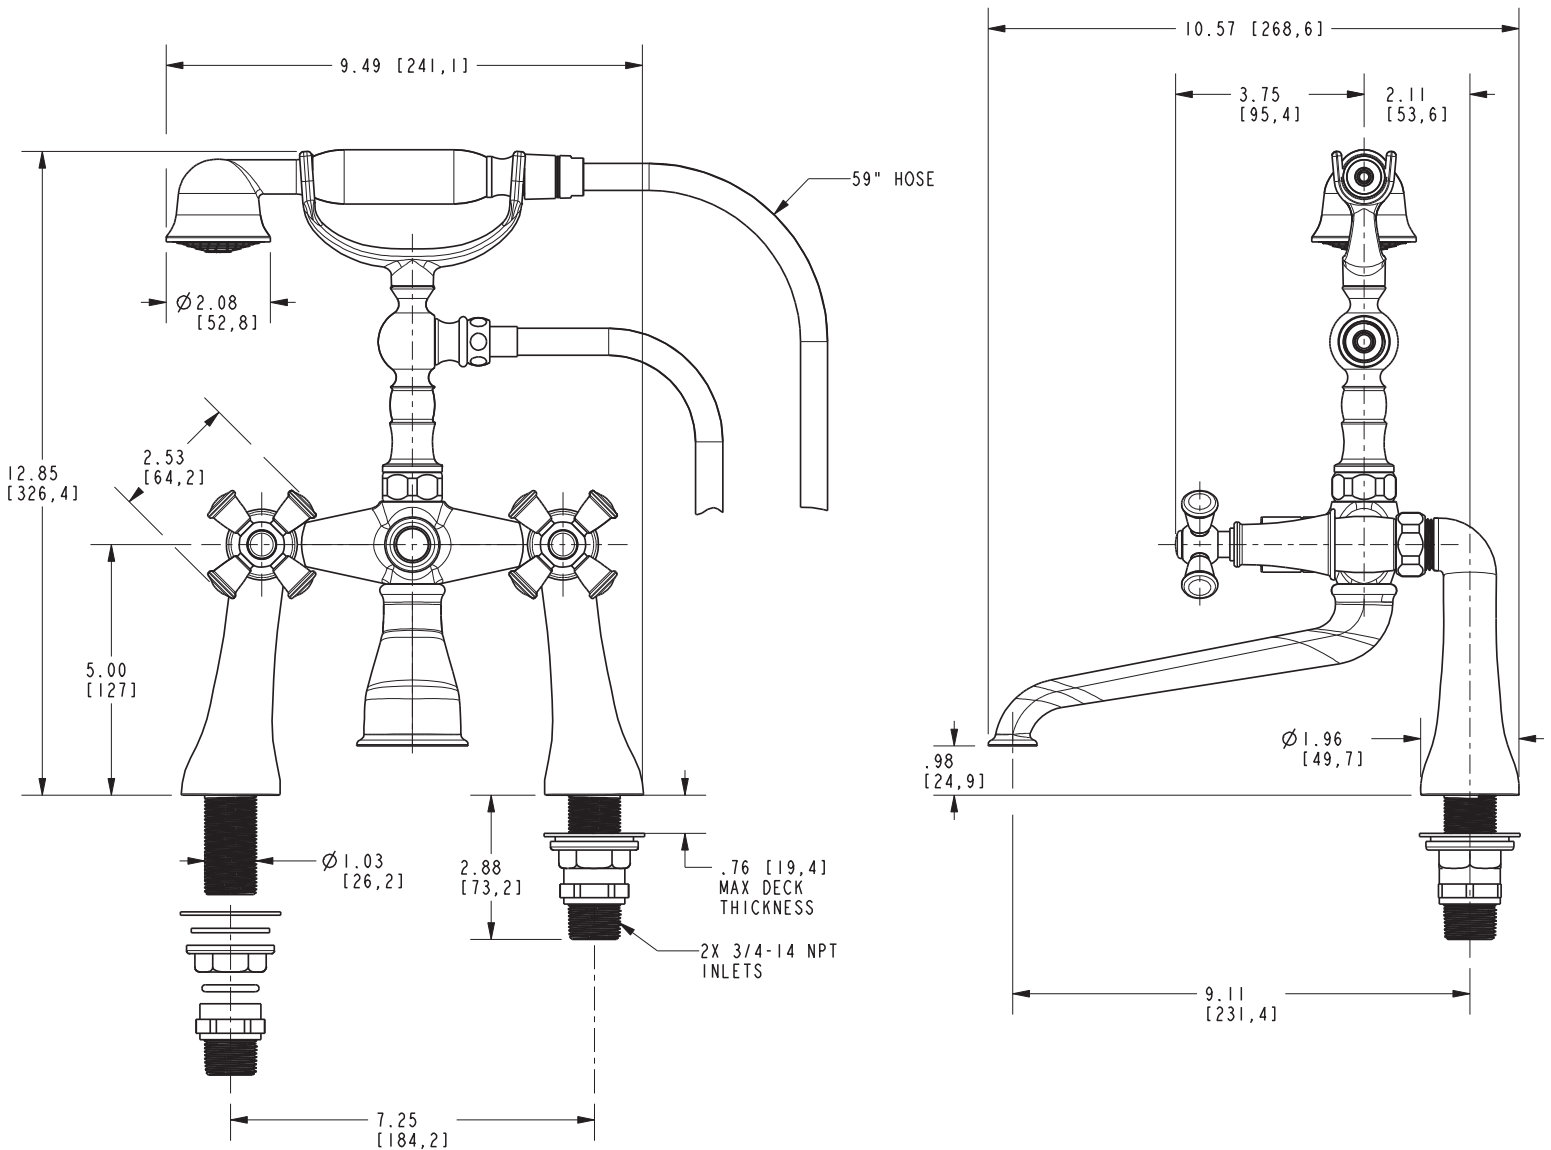

AYLESBURY

Tub and Handshower Set 2400-4272

Features

- Solid brass construction
- Quarter-turn washerless ceramic disc valve cartridges
- 3/4" NPT hot and cold inlet fittings
- 9.11" (23.1 cm) tub spout reach from inlet fittings (c-c)
- 2.08" (5.3 cm) handshower diameter
- For deck-mounted configurations
- ADA Complaint (Handles Only)
- 1.8 GPM (6.8 LPM) Max, Handshower Only

Product Specification Add "Color / Finish" suffix to Model number, below.

The Exposed Tub and Handshower Set shall be made of solid brass construction and incorporate quarter-turn washerless ceramic disc valve cartridges. Exposed Tub and Handshower Set shall incorporate a push button diverter and ADA complaint cross handles. Product shall be designed for deck-mounted configurations. Product shall have a 9.11" (23.1 cm) tub spout reach (c-c) and 3/4" NPT deck-mounted hot/cold inlet fittings. Product shall feature a solid brass handshower having a diameter of 2.08" (5.3 cm) and a 1.8 gallons (6.7 liters) per minute maximum flow rate. Exposed Tub and Handshower Set shall be Newport Brass Model 2400-4272/_____.

2400-4272

PRODUCT DIMENSIONS *(Units are in inches)*

Product Dimensions are provided for reference only. For specific product installation guidelines, please reference the Installation Instructions of the product being installed.

Alyesbury Tub and Handshower Set 2400-4272