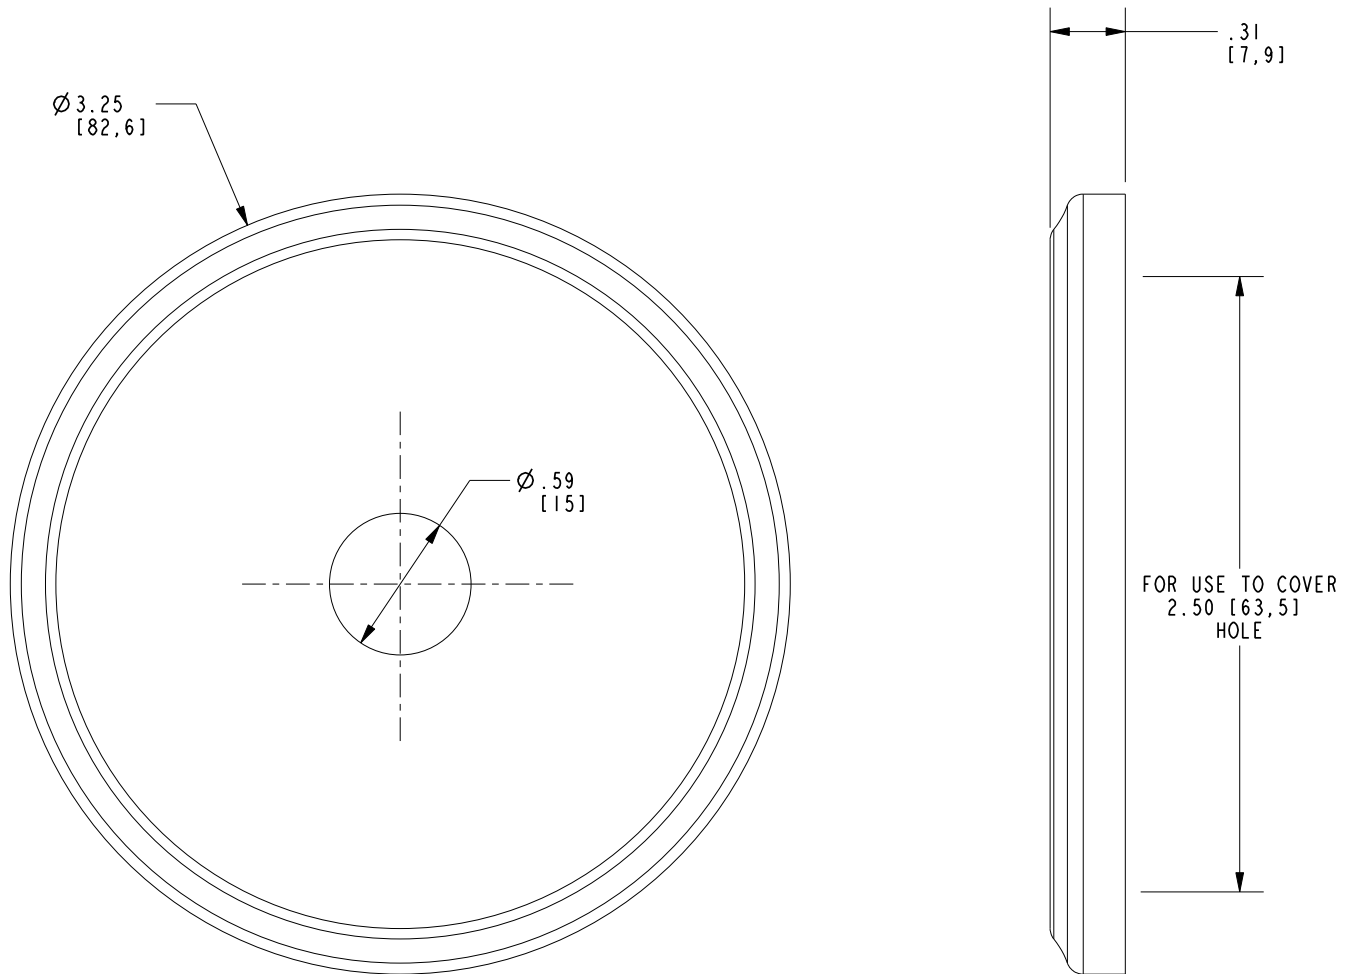

NEWPORT BATH

Features

Solid brass construction
Traditional styling
For use to cover 2.5" hole
Requires Newport Brass Handle Trim (many options available, sold separately)

DIVERTER TRIM PLATE

20-511

Codes / Standards Compliance

Meets or exceeds the following at date of manufacture:

All applicable US Federal and State material regulations

20-511

PRODUCT DIMENSIONS *(Units are in inches)*

Product Dimensions are provided for reference only. For specific product installation guidelines, please reference the Installation Instructions of the product being installed.

DIVERTER TRIM PLATE

20-511

Page 2 of 2
4776
REVA

NEWPORT BRASS
Flawless Beauty. From Faucet to Finish.

t: 949.417.5207 | www.newportbrass.com
©2024 Brasstech, Inc.