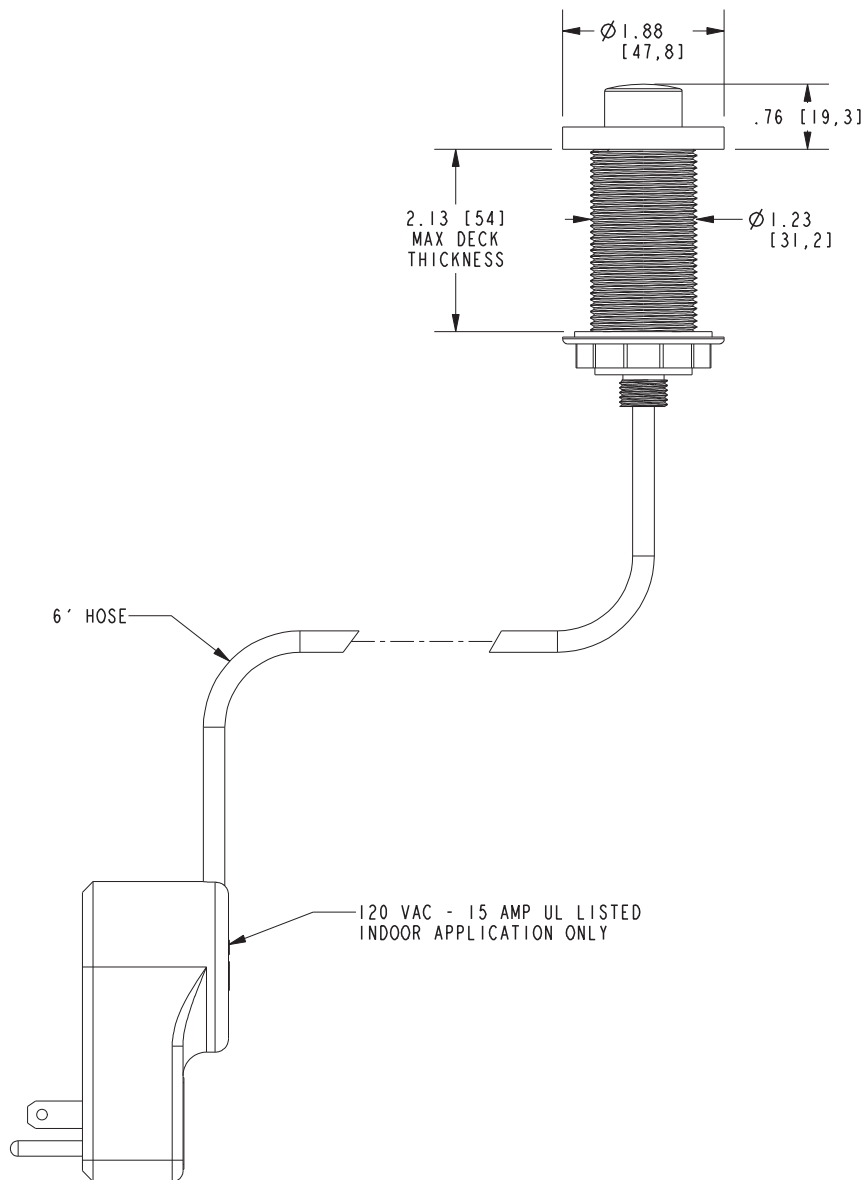

EAST LINEAR

Features

- Solid brass construction
- Soft touch air activated
- 6' supply air hose
- U/L listed 120VAC -15 amp indoor use only outlet
- .76" (1.9 cm) trim height
- 1.88" (4.8 cm) trim diameter
- Complements East Linear Series

Model	Description	Colors Finishes				
3190-5811	Air Activated Disposer Switch Kit	<input type="checkbox"/> 10B	<input type="checkbox"/> 15	<input type="checkbox"/> 15S	<input type="checkbox"/> 26	<input type="checkbox"/> Other
20-156	Air Activated Disposer Switch Trim	<input type="checkbox"/> 10B	<input type="checkbox"/> 15	<input type="checkbox"/> 15S	<input type="checkbox"/> 26	<input type="checkbox"/> Other

* Note: Requires 1-1/4" [3.2 cm] to 1-11/16" [4.3 cm] through hole.

Product Specification Add "Color / Finish" suffix to Model number, below.

Air Activated Disposer Switch trim shall be made of solid brass construction. Air Activated Disposer Switch shall include 6' of supply air hose. Air Activated Disposer Switch shall include U/L listed 120VAC -15 amp indoor use only outlet adapter. Air Activated Disposer Switch shall be Newport Brass Model 1500-5811/____. Air Activated Disposer Switch Trim shall be Newport Brass Model 20-156/____.

1500-5811

Product Dimensions are provided for reference only. For specific product installation guidelines, please reference the Installation Instructions of the product being installed.

East Linear Air Activated Disposer Switch Kit 1500-5811