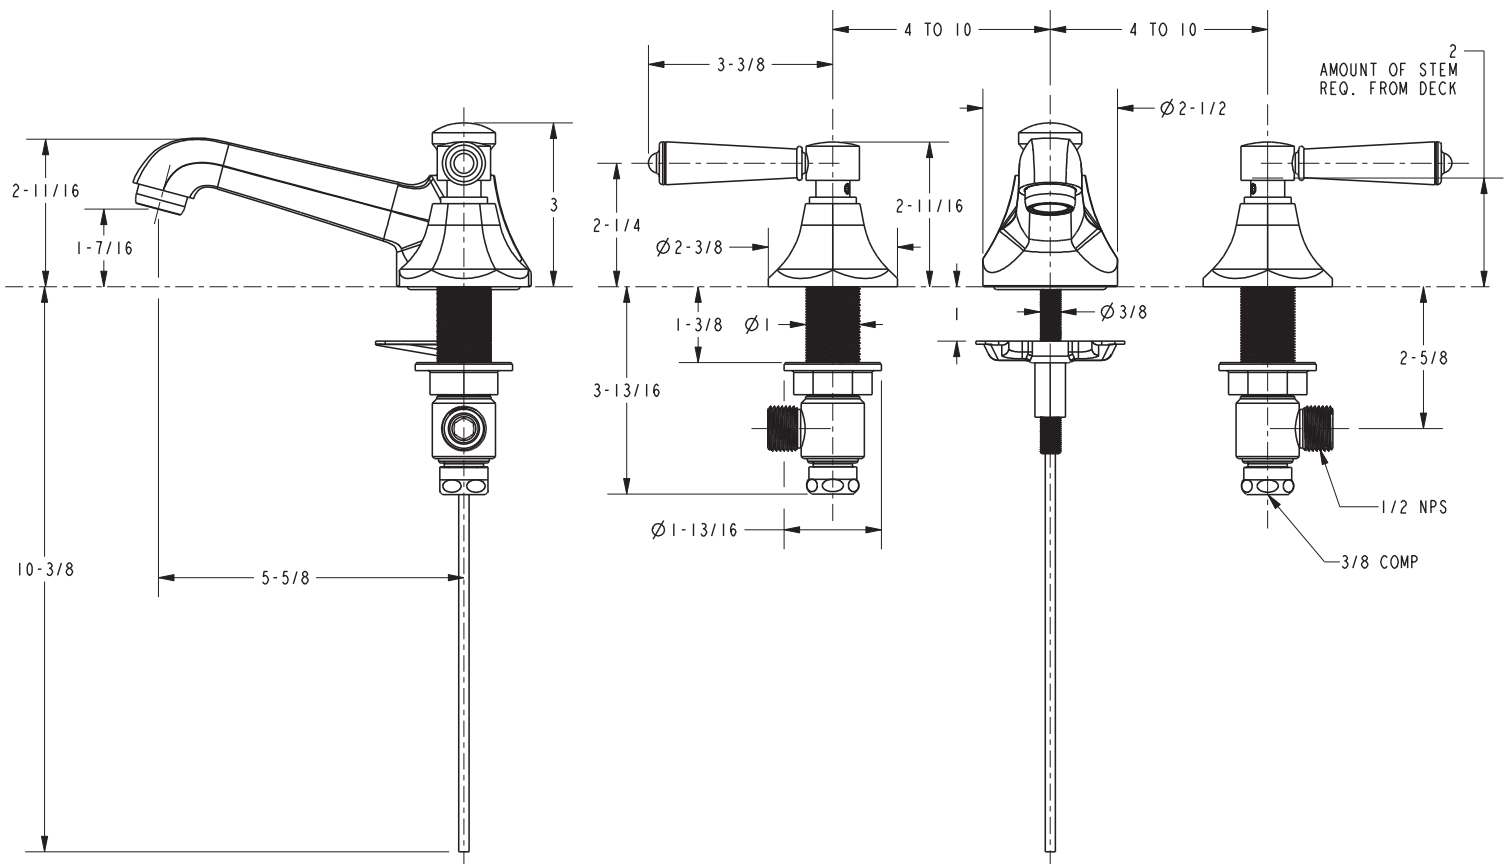

### Features

- Solid brass construction
- Brass valves bodies
- Quarter-turn washerless ceramic disc valve cartridges
- ADA compliant contemporary lever handles
- Spout assembly with integral supply hoses
- Pop-up drain with tailpiece
- 1-7/16" (3.7 cm) spout height at outlet
- 5-5/8" (114.3 cm) spout reach (c-c)
- For 8" (20.3cm) centers - Maximum 20" (50.8 cm)
- 1.2 gallons (4.5 liters) per minute maximum flow rate

### Product Specification:

Add "Color / Finish" suffix to Model number, below.

The two-handle Widespread Lavatory Faucet shall be made of solid brass construction. Faucet shall incorporate a spout assembly with integral supply hoses and feature brass valve bodies with quarter-turn washerless ceramic disc valve cartridges. Faucet shall have a 1.2 gallon (4.5 liter) per minute maximum flow rate. Product shall be for 8" (20.3 cm) centers - Maximum 20" (50.8 cm). Product shall incorporate a 1-7/16" (3.7 cm) spout height at outlet and a 5-5/8" (14.3 cm) spout reach (c-c). Faucet shall include a pop-up drain with tailpiece and incorporate ADA compliant traditional lever handles. Widespread Lavatory Faucet shall be Newport Brass Model 1200/\_\_\_\_\_.

## PRODUCT DIMENSIONS *(Units are in inches)*