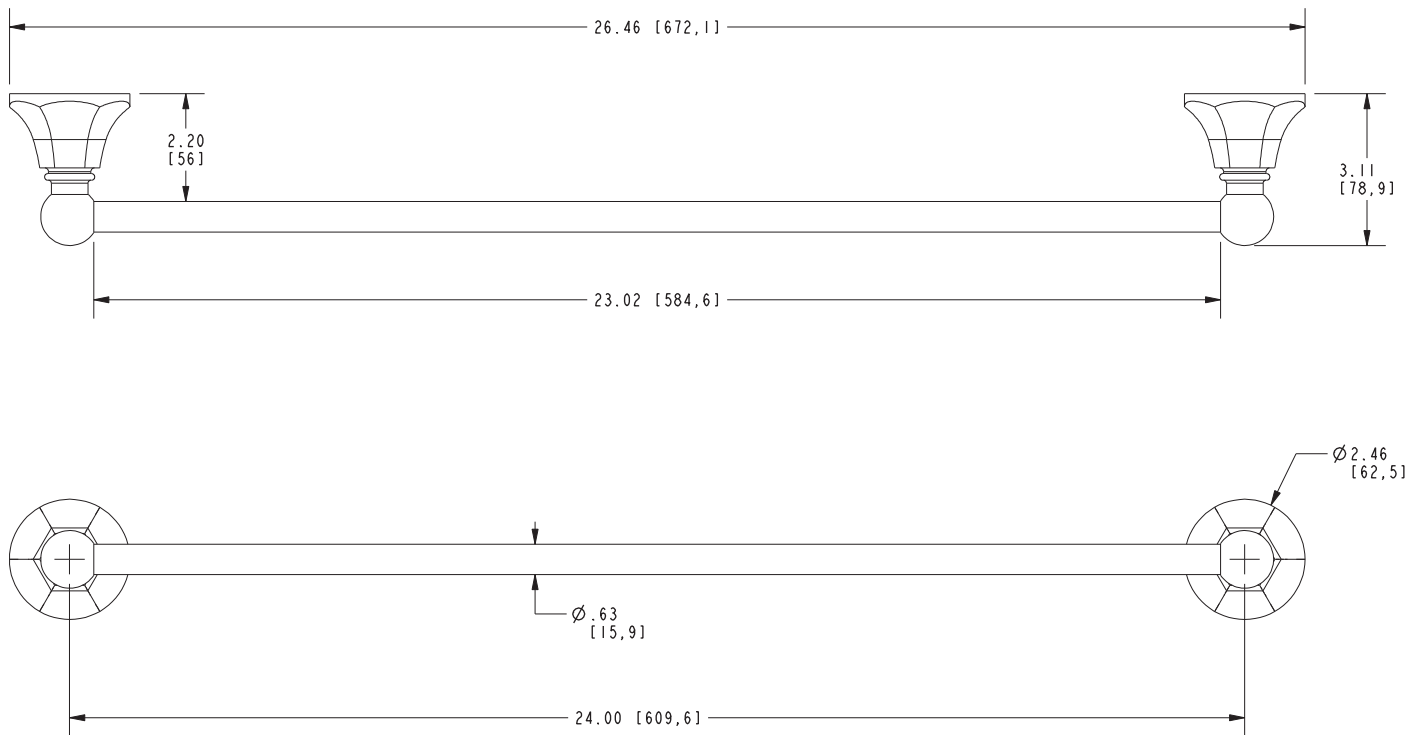

METROPOLE

Towel Bar **1200-1250**

Features

- Solid brass construction
- Complements Metropole product series

Codes / Standards Compliance

Meets or exceeds the following at date of manufacture:

- All applicable US Federal and State material regulations

Model	Description	Colors Finishes				
1200-1250	24" Towel Bar	<input type="checkbox"/> 10B	<input type="checkbox"/> 15	<input type="checkbox"/> 15S	<input type="checkbox"/> 26	<input type="checkbox"/> Other

Product Specification **Add "Color / Finish" suffix to Model number, below.**

The Towel Bar shall be made of solid brass construction. Towel Bar shall complement Newport Brass Metropole product series. Towel Bar shall be Newport Brass Model 1200-12____/____.

1200-1250

PRODUCT DIMENSIONS *(Units are in inches)*

Metropole Towel Bar 1200-1250