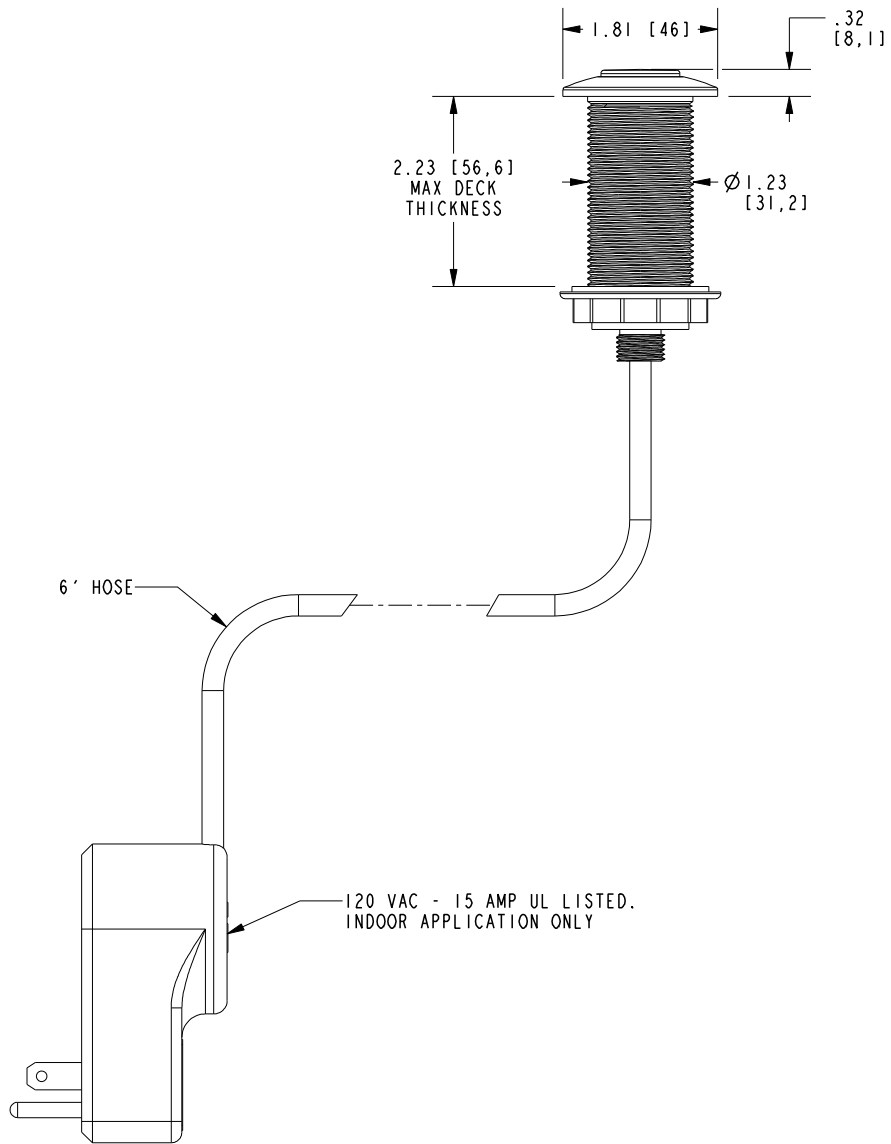

111

Product Dimensions are provided for reference only. For specific product installation guidelines, please reference the Installation Instructions of the product being installed.

Newport Kitchen Air Activated Disposer Switch Kit 111