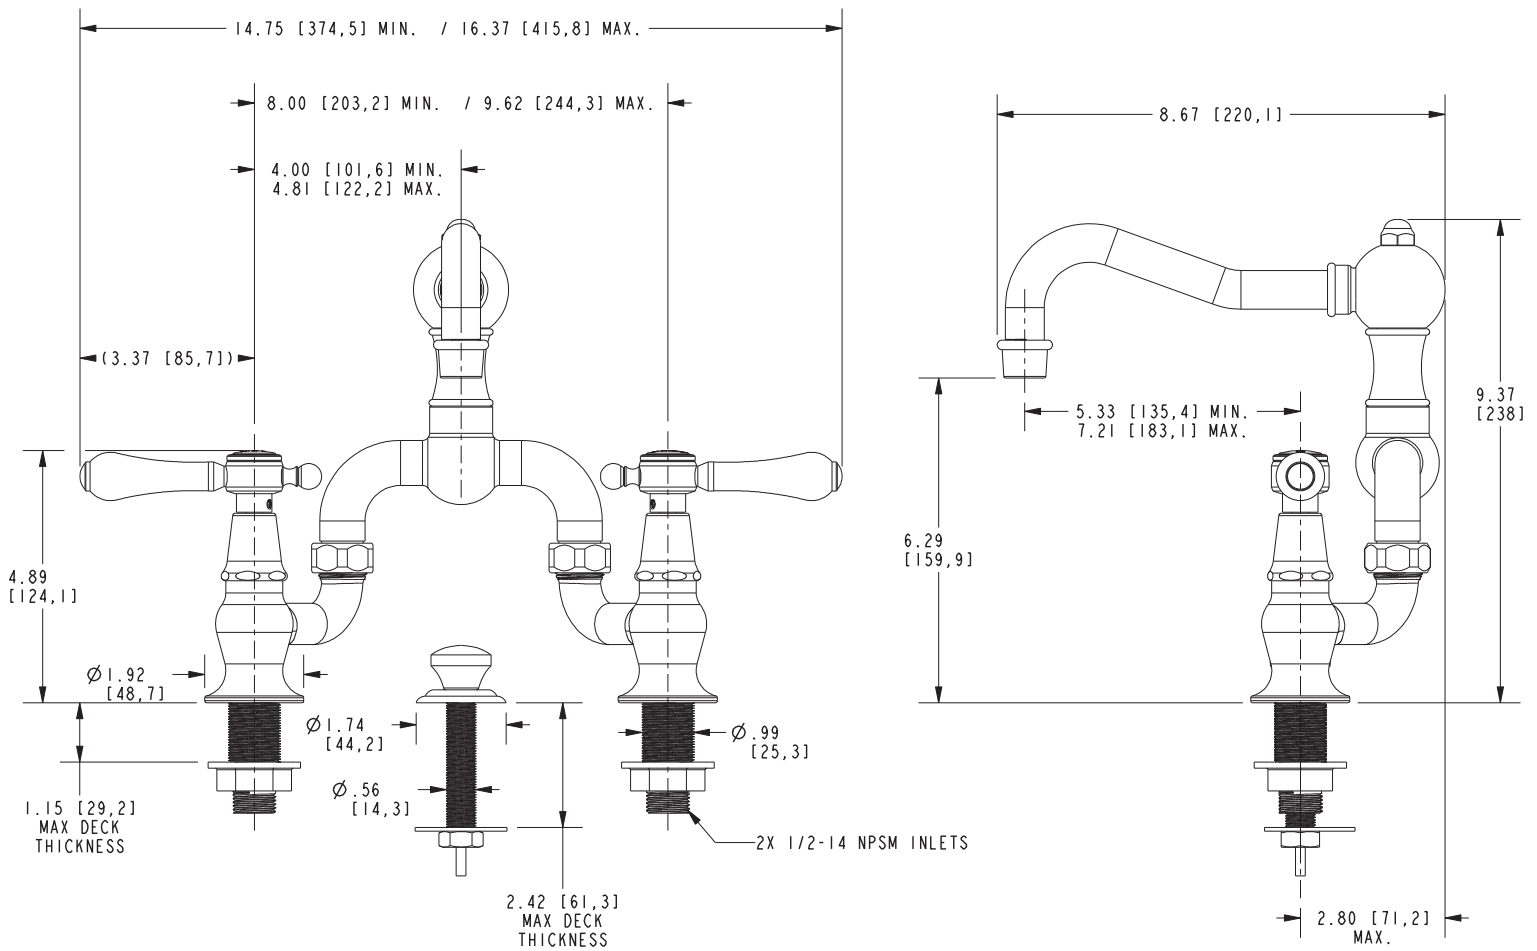

### Features

- Solid brass construction
- Bridge-style brass valve bodies
- Quarter-turn washerless ceramic disc valve cartridges
- Swivel spout assembly
- Pop-up knob assembly with drain and tailpiece
- 6.29" (16.0 cm) spout height at outlet
- 5.33" [13,5cm] MIN. / 7.21" (18.3 cm) MAX. spout reach (c-c)
- For 8.00" (20.3 cm) centers - Maximum 9.62" (24.9 cm)
- ADA Compliant
- 1.2 GPM (4.5 LPM) Max

### Product Specification Add "Color / Finish" suffix to Model number, below.

The Bridge Style Lavatory Faucet shall be made of solid brass construction. Faucet shall feature brass valve bodies with quarter-turn washerless ceramic disc valve cartridges. Faucet shall have a 1.2 gallon (4.5 liter) per minute maximum flow rate. Product shall be for 8.00" (20.3 cm) centers - Maximum 9.62" (24.4 cm). Product shall incorporate a 6.38" (16.2 cm) spout height at outlet and a 5.33" [13,5cm] MIN. / 7.21" (18.3 cm) MAX. spout reach (c-c). Faucet shall include a pop-up knob assembly with drain and tailpiece and incorporate ADA compliant traditional lever handles. Bridge Style Lavatory Faucet shall be Newport Brass Model 1030B/\_\_\_\_ .

## PRODUCT DIMENSIONS *(Units are in inches)*