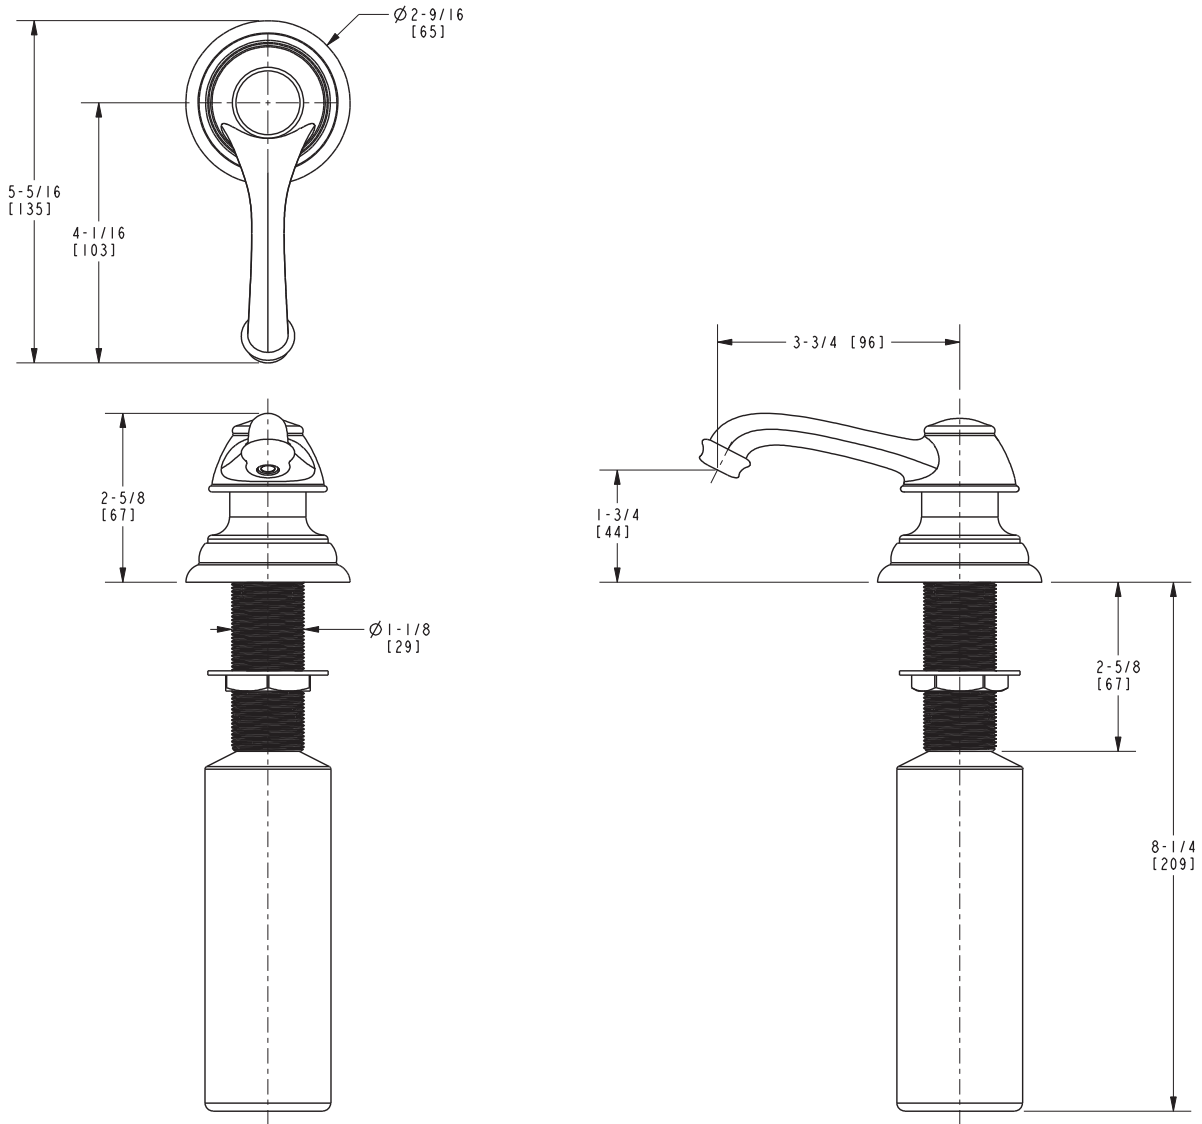

CHESTERFIELD

Soap/Lotion Dispenser **1030-5721**

Also 2-797, 125-8, 125-9

Features

- Solid brass construction
- One piece cast spout design
- Base with integral O-ring deck seal
- Enhanced dispensing volume pump
- Removable spout for above deck refilling
- 13 fluid oz. (384 ml) capacity bottle included
- 1-3/4" (4.4 cm) spout height at outlet
- 3-3/4" 9.5 cm) spout reach (c-c)
- Complements Chesterfield Series

1030-5721

2-797

125-8

125-9

Specified Model

Model	Description	Colors Finishes
1030-5721	Soap/Lotion Dispenser	<input type="checkbox"/> 10B <input type="checkbox"/> 15 <input type="checkbox"/> 15S <input type="checkbox"/> 26 <input type="checkbox"/> Other
2-797	Soap / Lotion Replacement Pump Head	<input type="checkbox"/> 10B <input type="checkbox"/> 15 <input type="checkbox"/> 15S <input type="checkbox"/> 26 <input type="checkbox"/> Other
125-8	Soap / Lotion Replacement Pump	<input type="checkbox"/> NA
125-9	Soap / Lotion Replacement Bottle	<input type="checkbox"/> NA

* Note: Requires 1-1/4" to 1-11/16" through hole. Accommodates 2-1/4" maximum deck thickness

Product Specification Add "Color / Finish" suffix to Model number, below.

The Soap / Lotion Dispenser shall be made of solid brass construction. Dispenser shall incorporate a removable top spout assembly for easy refilling access. Dispenser shall incorporate a refillable 13 fluid ounce (384 ml) capacity container. Product shall incorporate a 1-3/4" (4.4 cm) spout height at outlet and a 3-3/4" (9.5 cm) spout reach (c-c). Soap / Lotion Dispenser shall be Newport Brass Model 1030-5721/_____.

1030-5721

PRODUCT DIMENSIONS *(Units are in inches)*

Chesterfield Soap/Lotion Dispenser 1030-5721