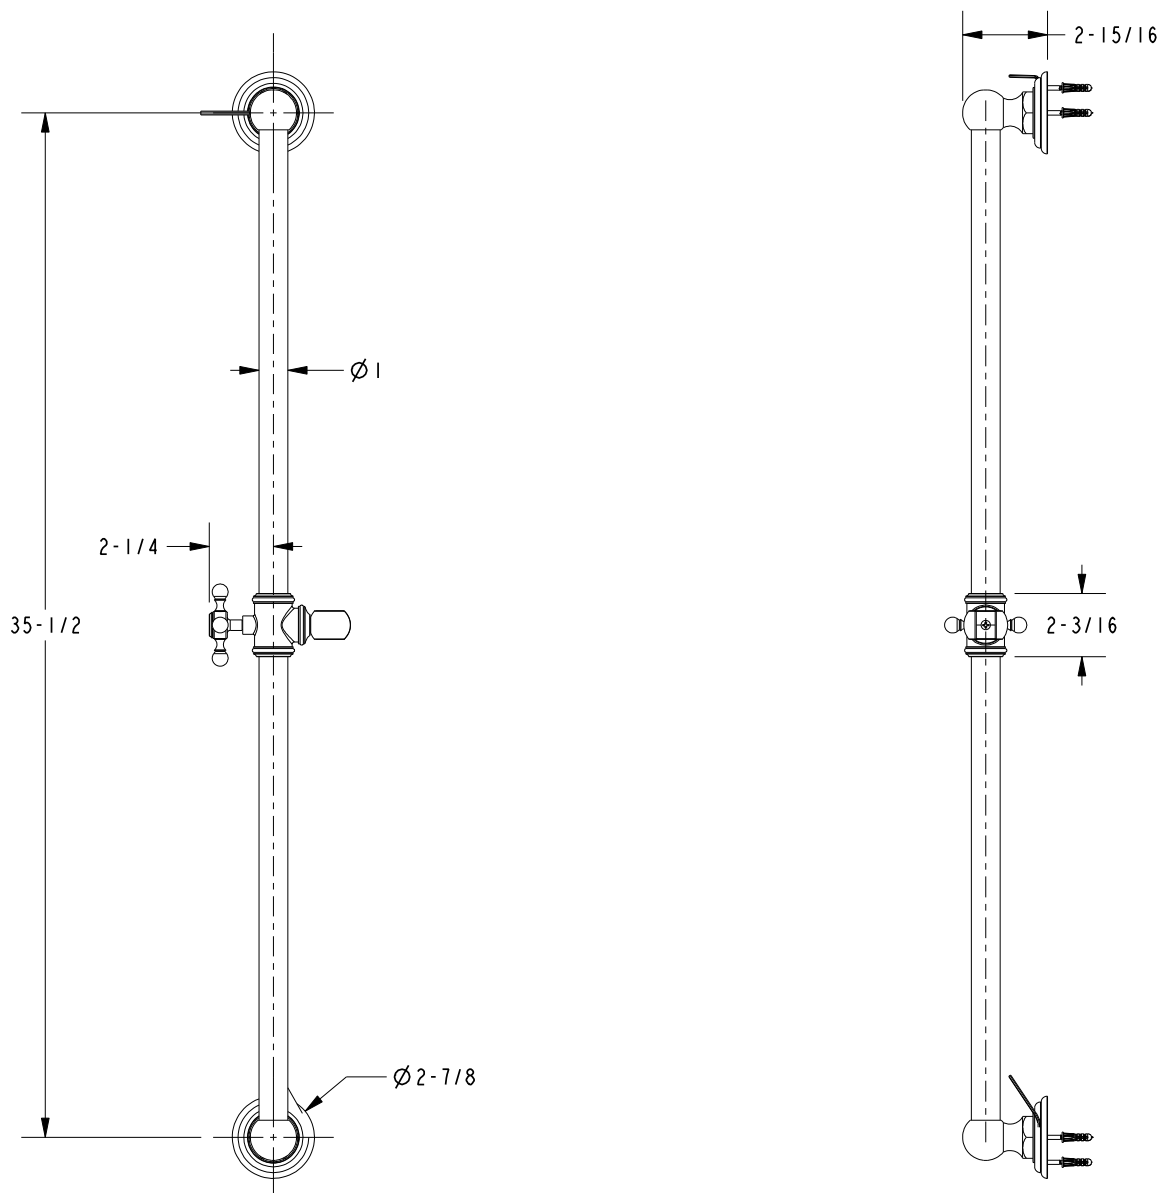

### Features

---

Solid brass construction  
Intended for use with Newport Brass Hand Shower  
Traditional styling  
36" Long

Slide Bar

## PRODUCT DIMENSIONS *(Units are in inches)*

Product Dimensions are provided for reference only. For specific product installation guidelines, please reference the Installation Instructions of the product being installed.