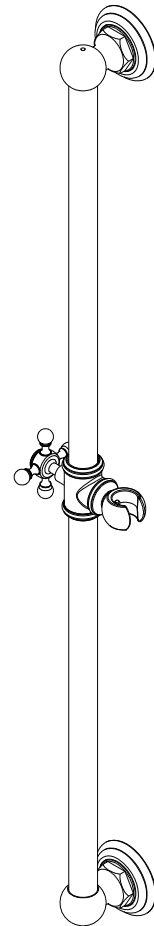

TUB & SHOWER

Features

Solid brass construction
Intended for use with Newport Brass Hand Shower
Traditional styling
36" Long

Slide Bar

294

Codes / Standards Compliance

Meets or exceeds the following at date of manufacture:

ASME A112.18.1/CSA B125.1
IAPMO/cUPC
IPC
All applicable US Federal and State material regulations