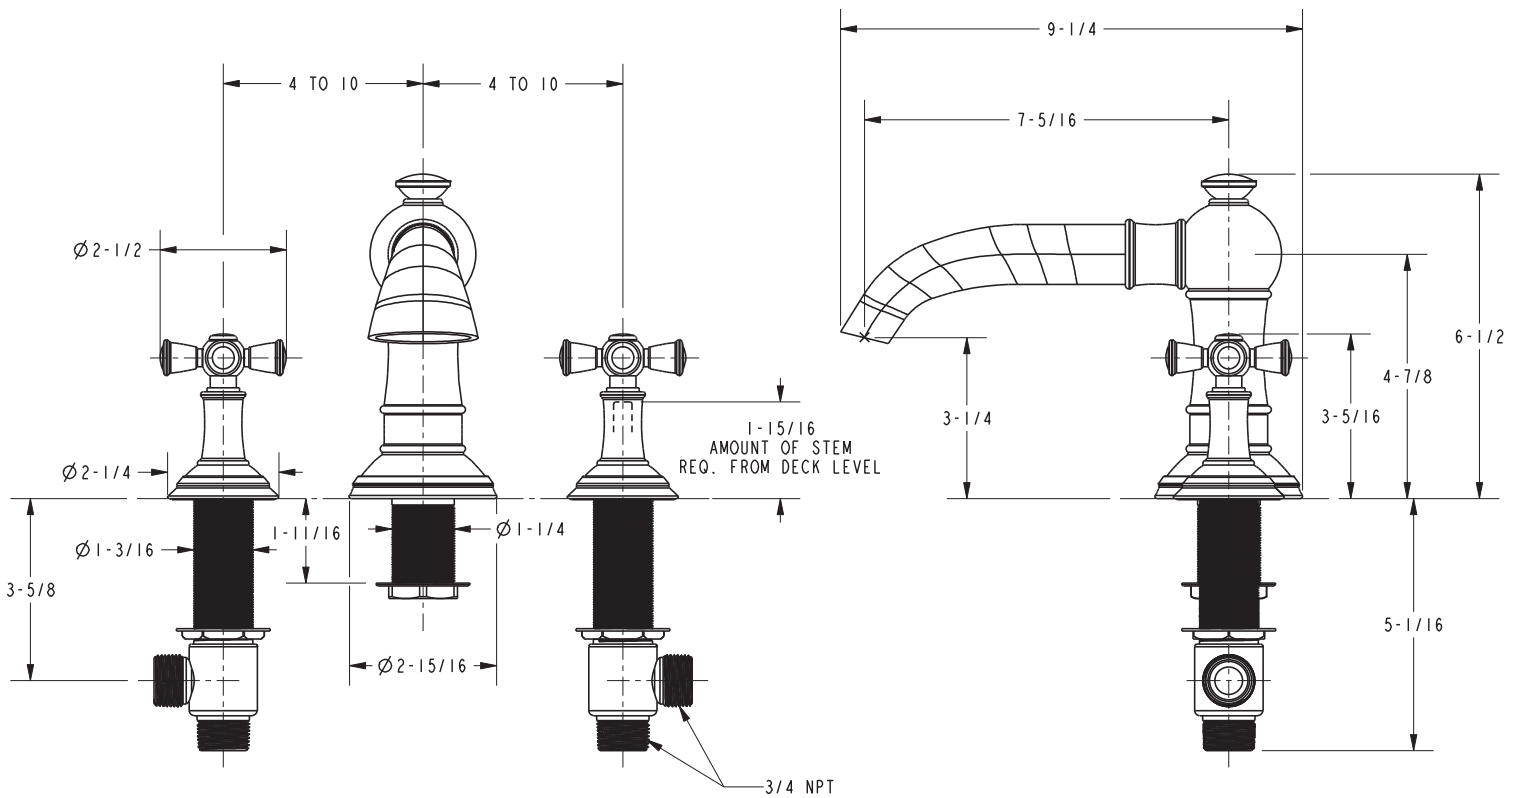

3-2406

PRODUCT DIMENSIONS *(Units are in inches)*

Aylesbury Roman Tub Deck Trim 3-2406