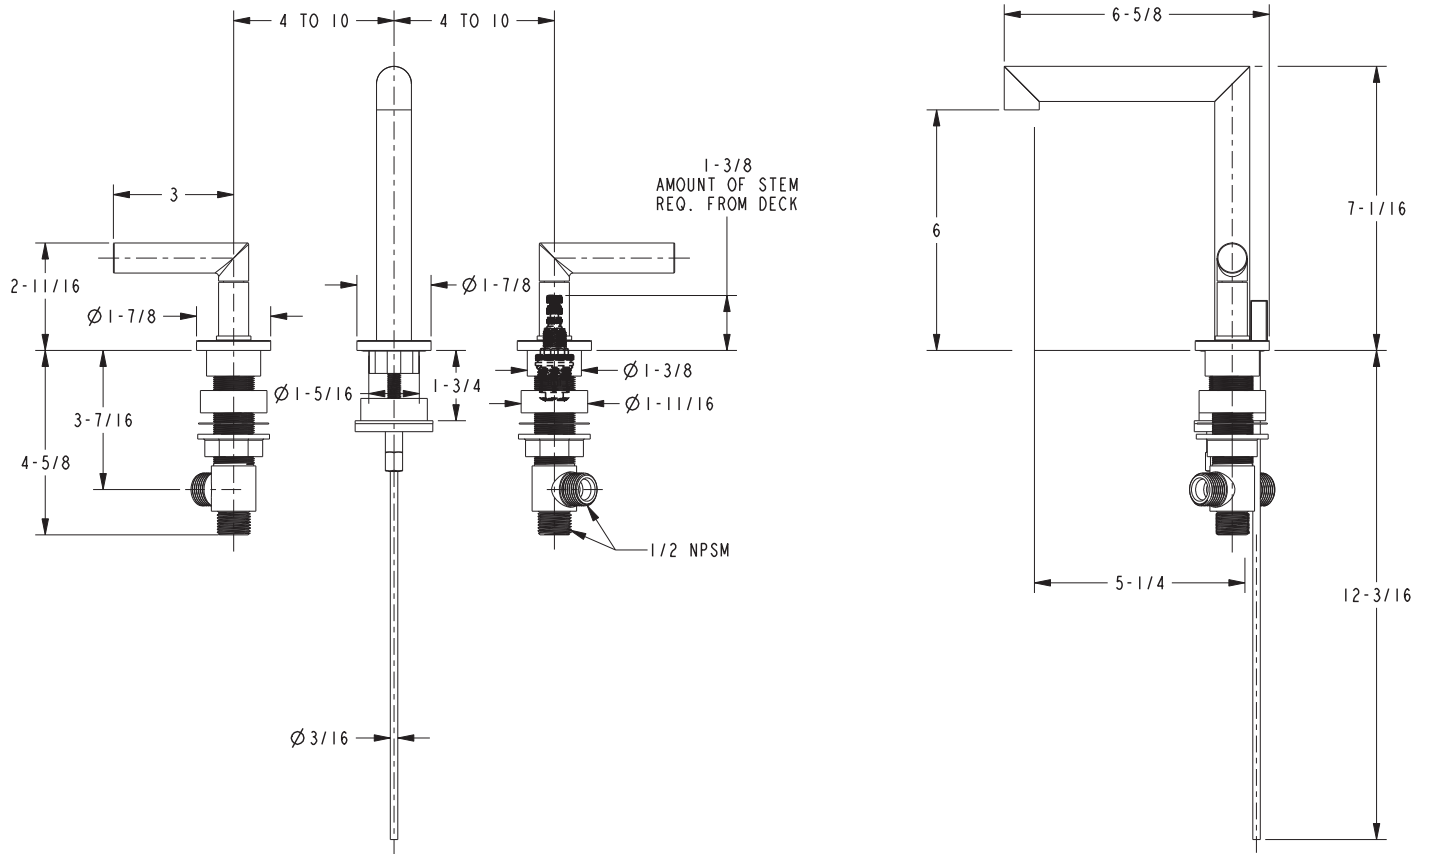

Features

- Solid brass construction
- Brass valve bodies
- Quarter-turn washerless ceramic disc valve cartridges
- ADA compliant contemporary lever handles
- Spout assembly with integral supply hoses
- Pop-up drain with tailpiece
- 6" (15.2 cm) spout height at outlet
- 5-1/4" (13.3 cm) spout reach (c-c)
- For 8" (20.3 cm) centers - Maximum 20" (50.8 cm)
- 1.2 gallons (4.5 liters) per minute maximum flow rate

Product Specification Add "Color / Finish" suffix to Model number, below.

The two-handle Widespread Lavatory Faucet shall be made of solid brass construction. Faucet shall incorporate a spout assembly with integral supply hoses and feature brass valve bodies with quarter-turn washerless ceramic disc valve cartridges. Faucet shall have a 1.2 gallon (4.5 liter) per minute maximum flow rate. Product shall be for 8" (20.3 cm) centers - Maximum 20" (50.8 cm). Product shall incorporate a 6" (15.2 cm) spout height at outlet and a 5-1/4" (13.3 cm) spout reach (c-c). Faucet shall include a pop-up drain with tailpiece and incorporate ADA compliant contemporary lever handles. Widespread Lavatory Faucet shall be Newport Brass Model 3120/_____.

3120

PRODUCT DIMENSIONS *(Units are in inches)*

Kirsi Widespread Lavatory Faucet 3120