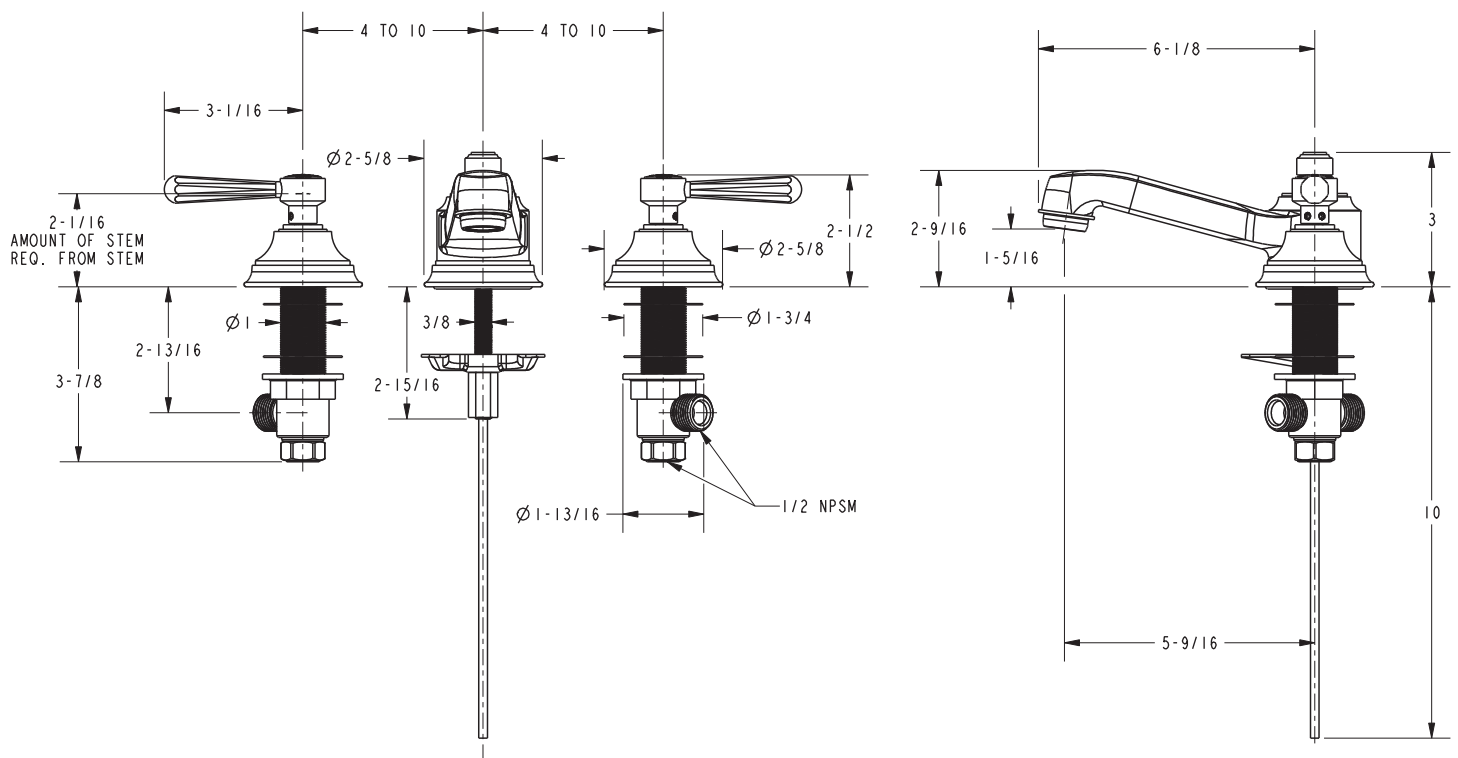

**Widespread Lavatory Faucet**  
**1660**

**Features**

- Solid brass construction
- Brass valve bodies
- Quarter-turn washerless ceramic disc valve cartridges
- ADA compliant traditional lever handles
- Spout assembly with integral supply hoses
- Pop-up drain with tailpiece
- 1-5/16" (3.3 cm) spout height at outlet
- 5-9/16" (14.1 cm) spout reach (c-c)
- For 8" (20.3 cm) centers - Maximum 20" (50.8 cm)
- 1.2 gallons (4.5 liters) per minute maximum flow rate

**Product Specification:** Add "Color / Finish" suffix to Model number, below.

The two-handle Widespread Lavatory Faucet shall be made of solid brass construction. Faucet shall incorporate a spout assembly with integral supply hoses and feature brass valve bodies with quarter-turn washerless ceramic disc valve cartridges. Faucet shall have a 1.2 gallon (4.5 liter) per minute maximum flow rate. Product shall be for 8" (20.3 cm) centers - Maximum 20" (50.8 cm). Product shall incorporate a 1-5/16" (3.3 cm) spout height at outlet and a 5-9/16" (14.1 cm) spout reach (c-c). Faucet shall include a pop-up drain with tailpiece and incorporate ADA compliant traditional lever handles. Widespread Lavatory Faucet shall be Newport Brass Model 1660/\_\_\_\_ .

## PRODUCT DIMENSIONS *(Units are in inches)*