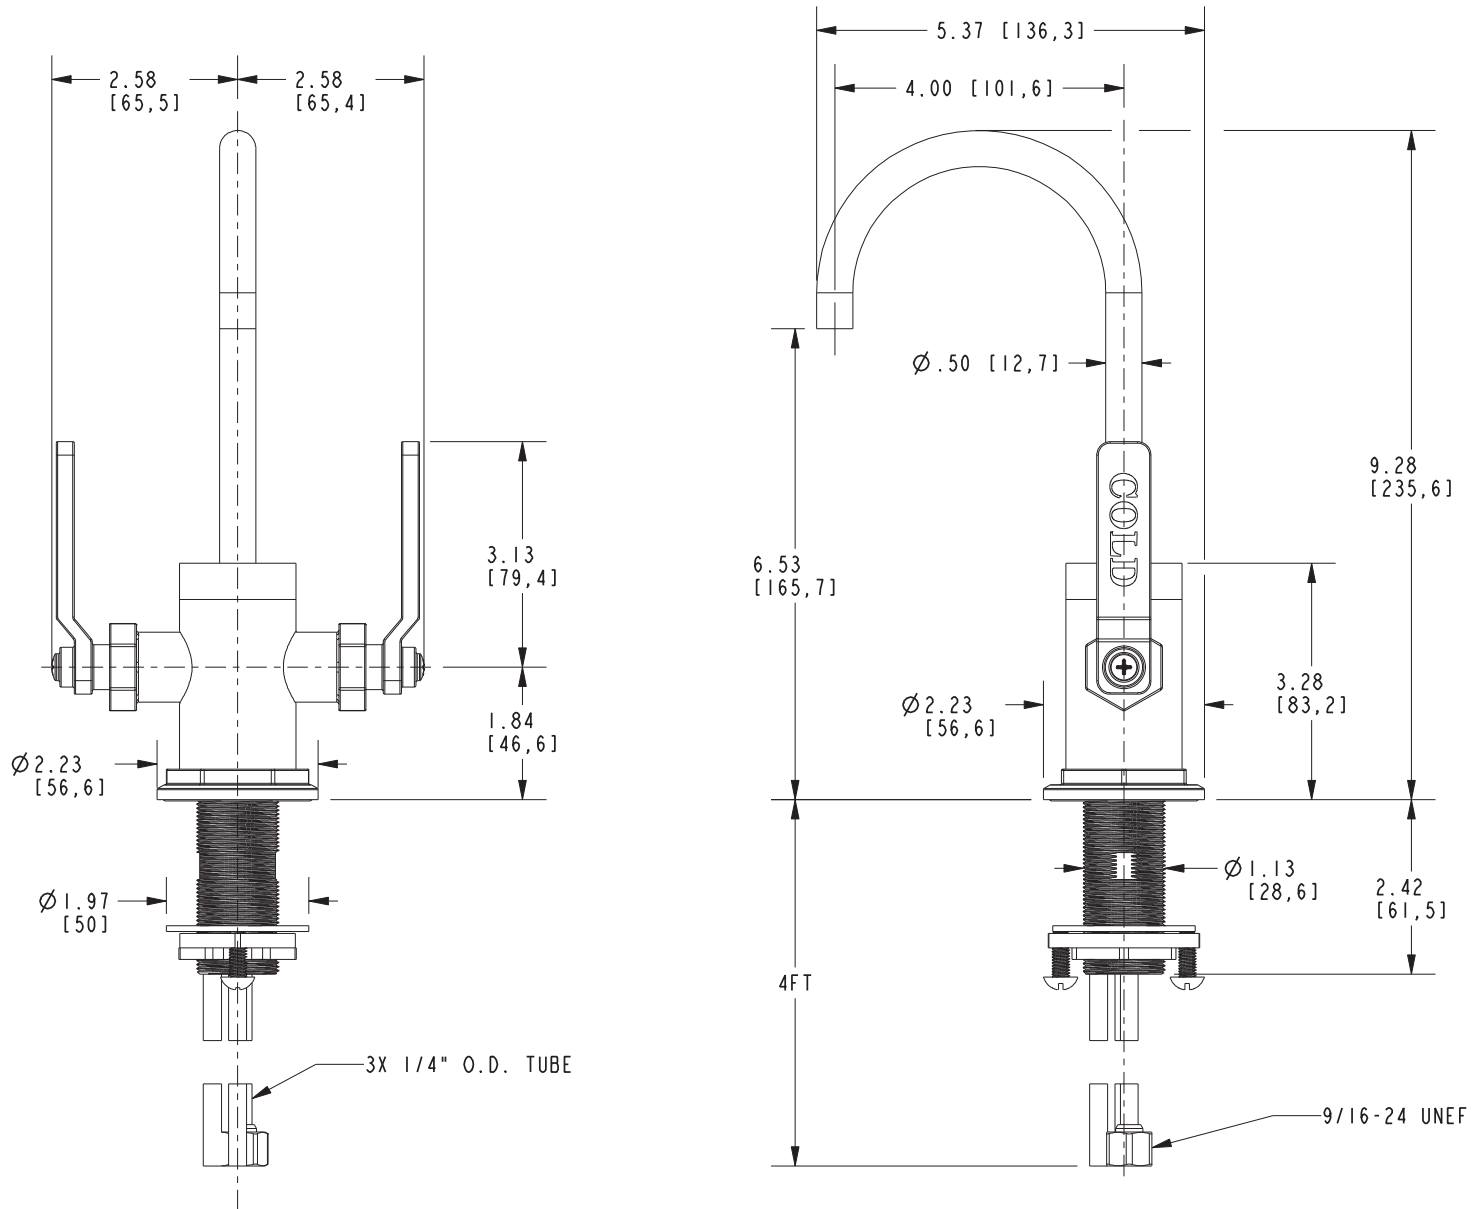

Water Dispenser
3220-5603

Features

- Solid brass construction
- Quarter-turn washerless ceramic disc valve cartridges
- Lever handle design
- Spout assembly with integral supply hoses
- Spring-loaded, normally closed lever handle
- 6-1/4" (15.9 cm) spout height at outlet
- 4" (10.2 cm) spout reach (c-c)
- For single hole configurations
- 1 gallon (3.6 liters) per minute maximum flow rate*

Model	Description	Colors Finishes
3220-5603	Hot and Cold Water Dispenser	<input type="checkbox"/> 10B <input type="checkbox"/> 15 <input type="checkbox"/> 15S <input type="checkbox"/> 26 <input type="checkbox"/> Other
5-036	Point-of-Use Water Heater (115V, 140°F to 190°F range)	

Product Specification Add "Color / Finish" suffix to Model number, below.

The Hot and Cold Water Dispenser Faucet shall be made of solid brass construction. Faucet shall incorporate a spout assembly with integral supply hoses and feature quarter-turn washerless ceramic disc valve cartridges. Faucet shall incorporate a contemporary lever handle design and feature a spring-loaded, normally closed hot lever mechanism. Hot and Cold Water Dispenser Faucet shall have a 1 gallon (3.6 liters) per minute maximum flow rate and accommodate single hole configurations. Product shall incorporate a 6-1/4" (15.9 cm) spout height at outlet and a 4" (10.2 cm) spout reach (c-c). Hot and Cold Water Dispenser Faucet shall be Newport Brass Model 3220-5603/_____. [Point-of-Use Water Heater shall be Newport Brass Model 5-036].

3220-5603

PRODUCT DIMENSIONS *(Units are in inches)*

Duncan Water Dispenser
3220-5603

NEWPORT BRASS
Flawless Beauty. From Faucet to Finish.™