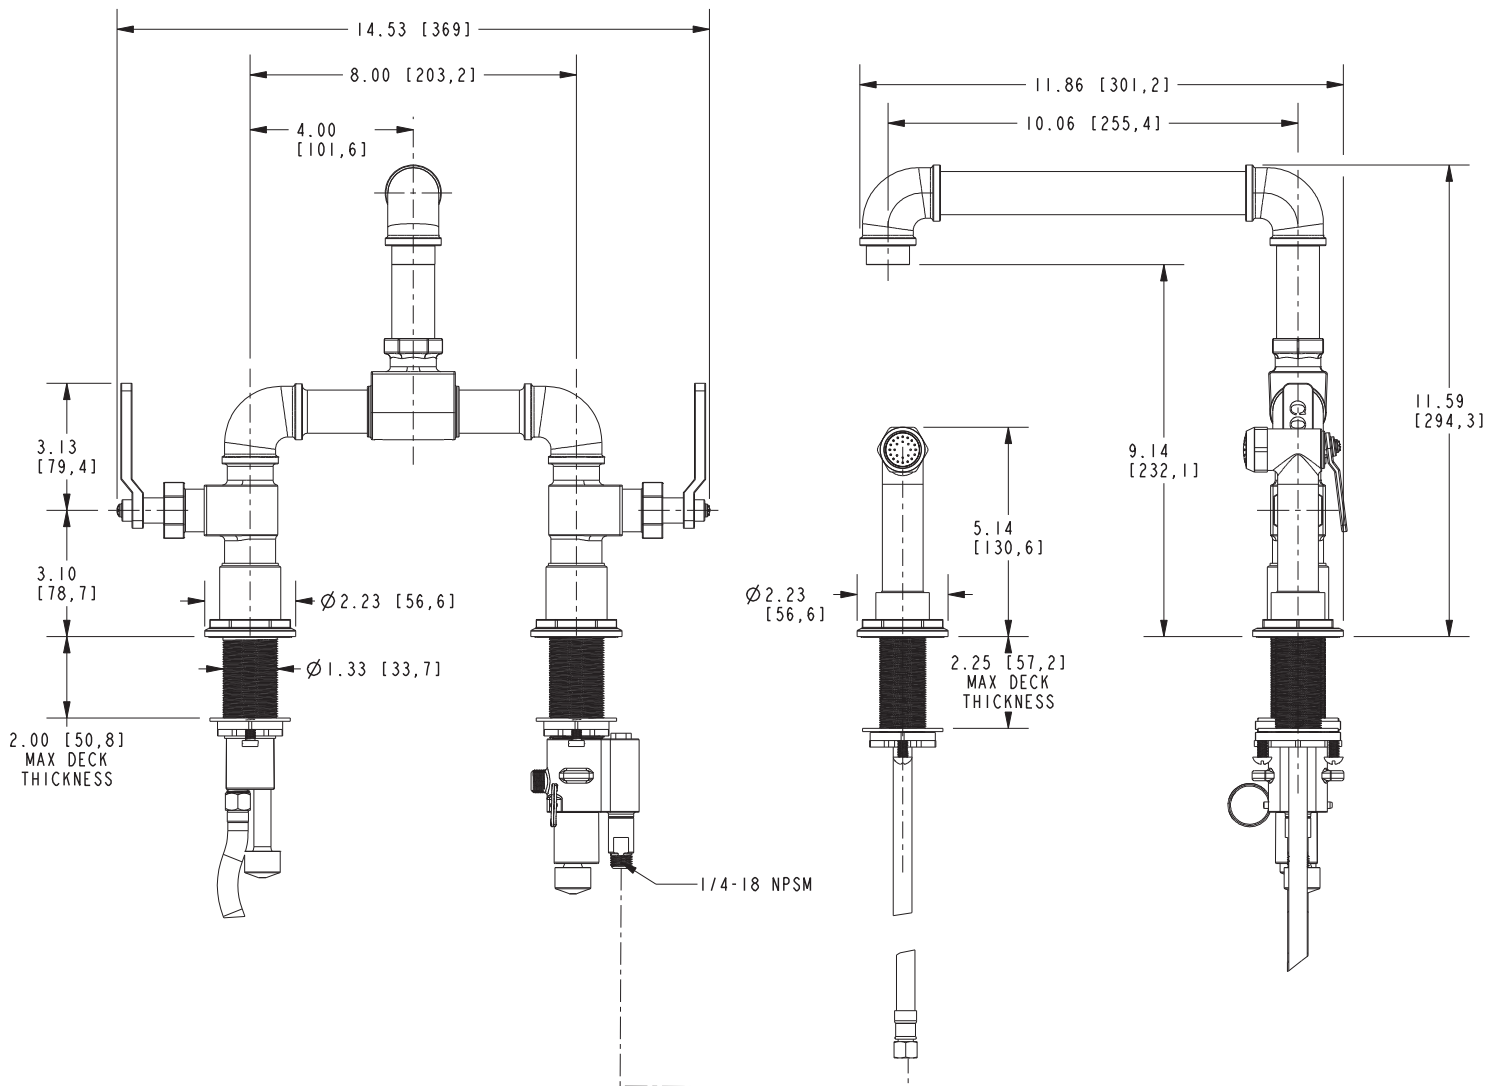

**Features**

- Solid brass construction
- Fully integrated brass valve bodies
- Quarter-turn washerless ceramic disc valve cartridges
- Swivel spout assembly
- Solid brass pull-out sidespray assembly
- 9.14" (23.2 cm) spout height at outlet
- 10.06" (25.5 cm) spout reach (c-c)
- For 8.00" (20.3 cm) centers
- ADA Complaint (Handles Only)
- 1.8 GPM (6.8 LPM) Max

**Product Specification** Add "Color / Finish" suffix to Model number, below.

The Bridge Style Kitchen Faucet shall be made of solid brass construction. Faucet shall incorporate a swivel spout assembly with internal side-spray diverter assembly and feature fully integrated brass valve bodies with quarter-turn washerless ceramic disc valve cartridges. Faucet shall have a 1.8 gallons (6.8 liters) per minute maximum flow rate. Product shall be for 8.00" (20.3 cm) centers. Product shall incorporate a 9.14" (23.2 cm) spout height at outlet and a 10.06" (25.5 cm) spout reach (c-c). Faucet shall incorporate traditional lever handles. Bridge-Style Kitchen Faucet with Sidespray shall be Newport Brass Model 3220-5413/\_\_\_\_\_.

## PRODUCT DIMENSIONS *(Units are in inches)*